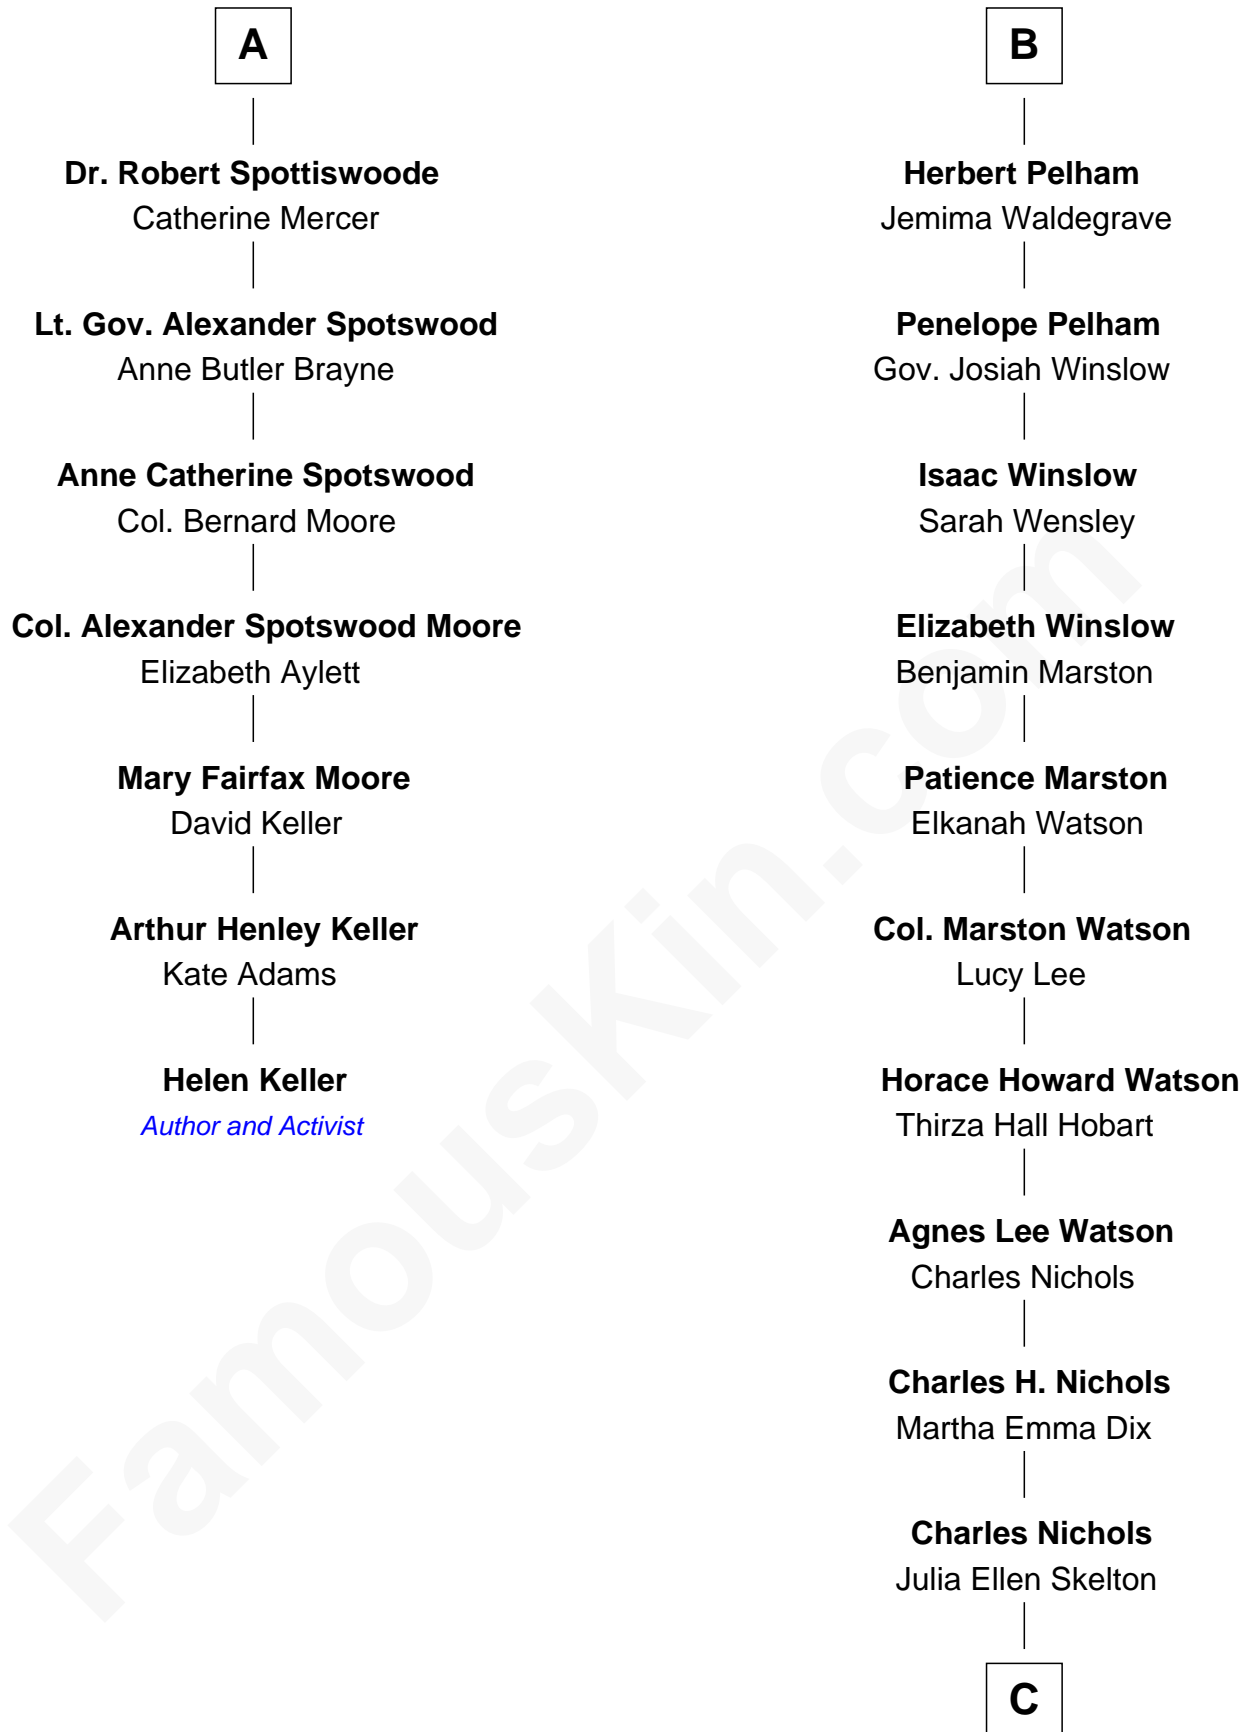

FamousKin.com Relationship Chart of

Helen Keller

Author and Activist

13th cousin 6 times removed of

John Cena

Movie Actor and WWE Pro Wrestler

Sir John Beaufort
Margaret de Holand

Joan Beaufort
Sir James Stewart

Edmund Beaufort
Eleanor Beauchamp

John Stewart
Eleanor Sinclair

Eleanor Beaufort
Sir Robert Spencer

Jean Stewart
James Arbuthnott

Margaret Spencer
Sir Thomas Carey

Isabel Arbuthnott
Sir Robert Maule

Sir William Carey
Mary Boleyn

William Maule
Bethia Guthrie

Catherine Carey
Sir Francis Knollys

Eleanor Maule
Sir Alexander Morrison

Anne Knollys
Sir Thomas West

Bethia Morrison
Sir Robert Spottiswoode

Penelope West
Herbert Pelham

A

B