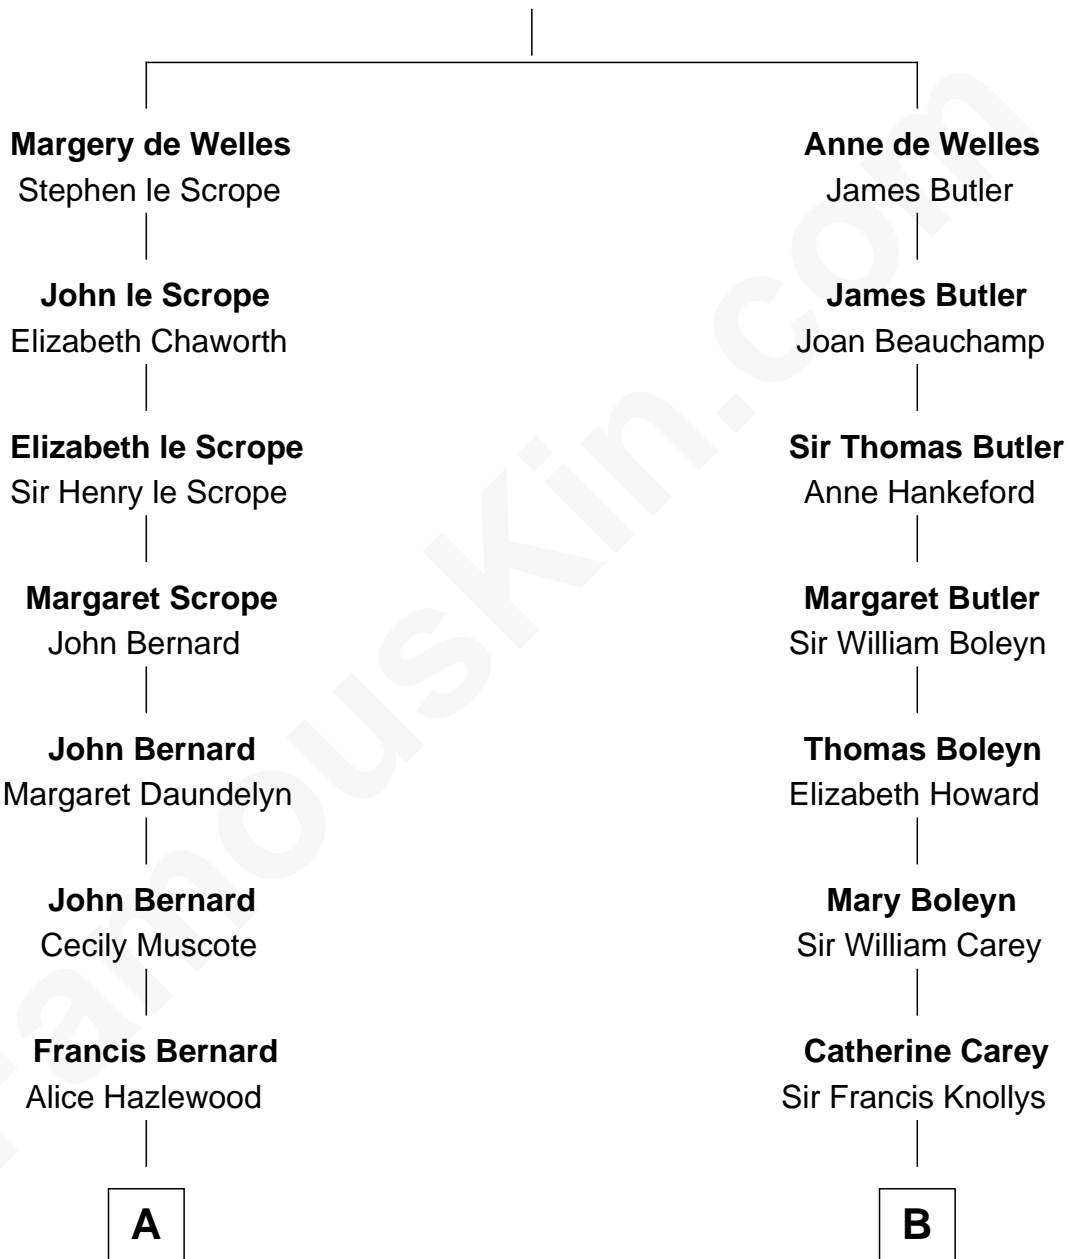

FamousKin.com Relationship Chart of

Helen Keller

Author and Activist

15th cousin 6 times removed of

John Cena

Movie Actor and WWE Pro Wrestler

John de Welles

Maud de Roos