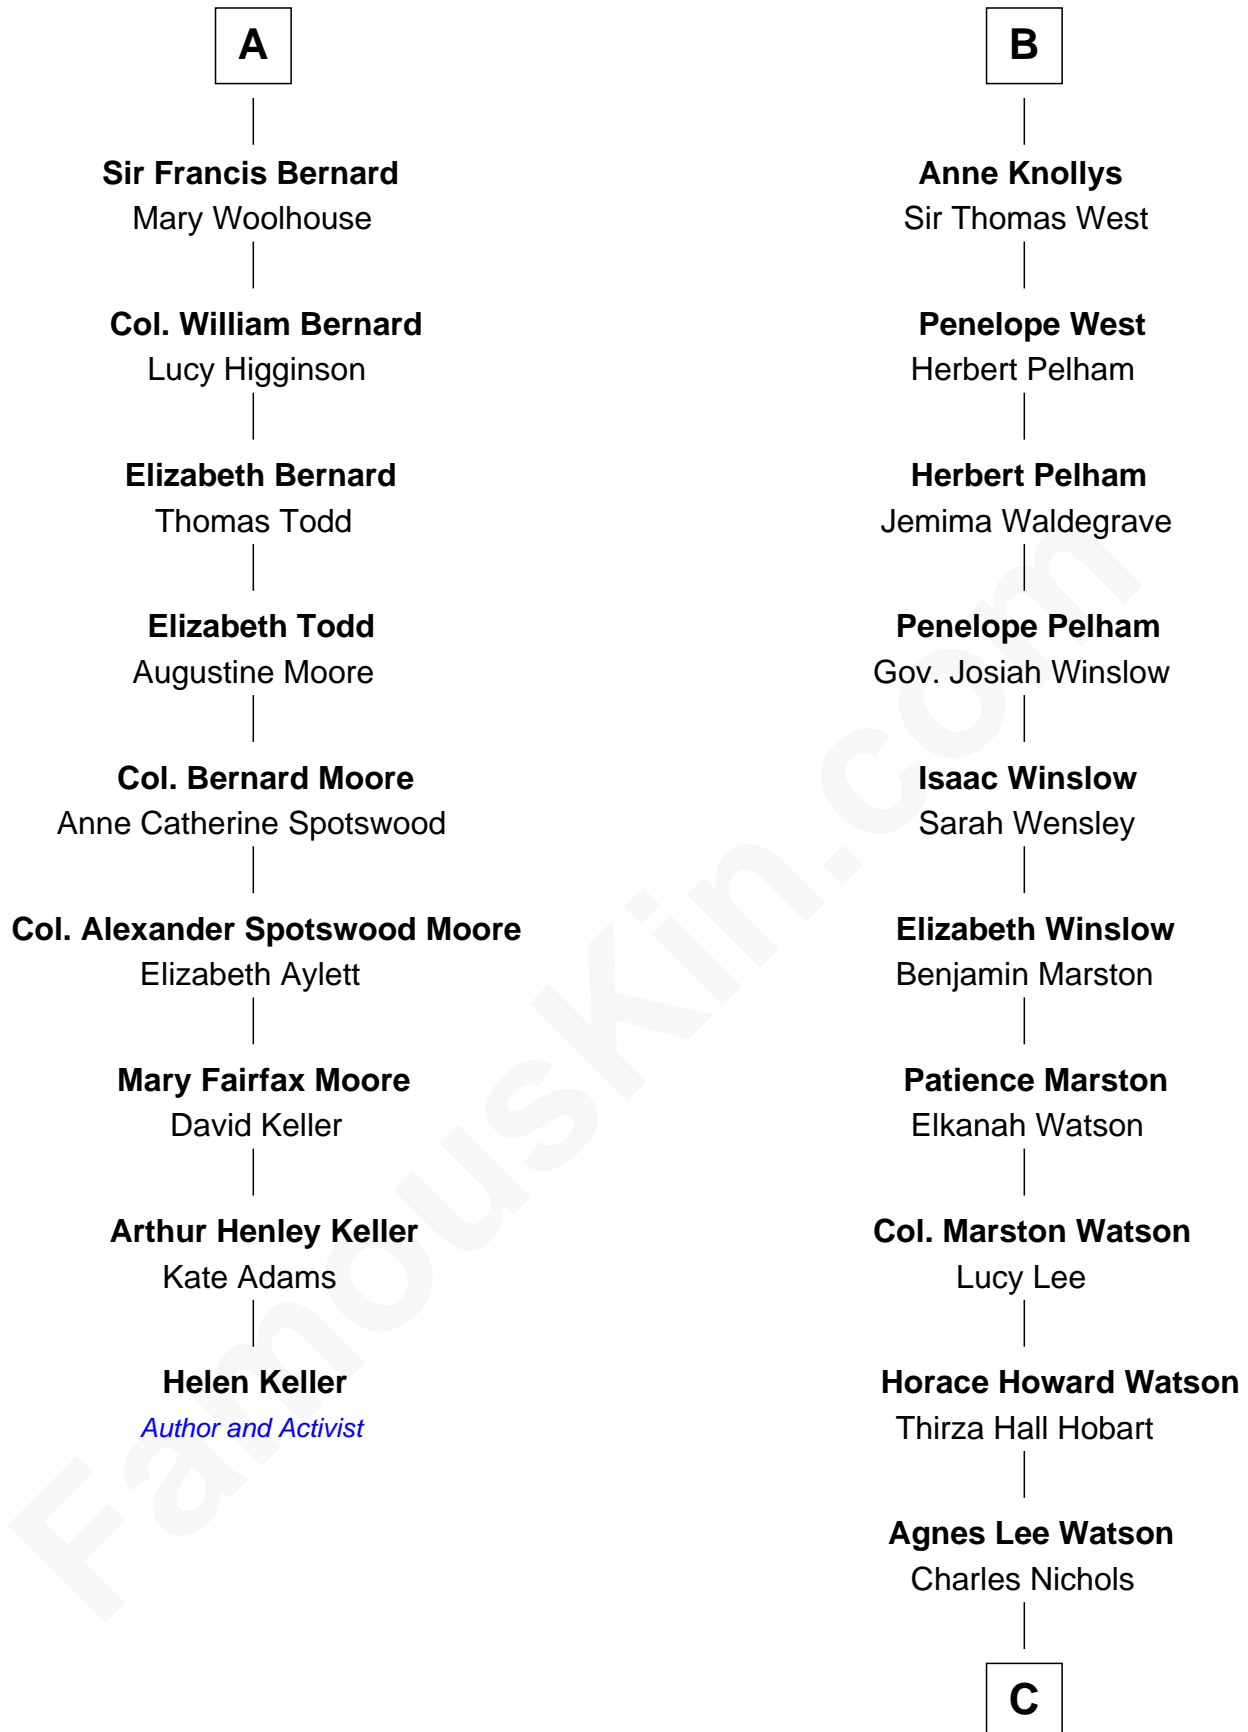

FamousKin.com Relationship Chart of

Helen Keller

Author and Activist

15th cousin 6 times removed of

John Cena

Movie Actor and WWE Pro Wrestler

John de Welles

Maud de Roos