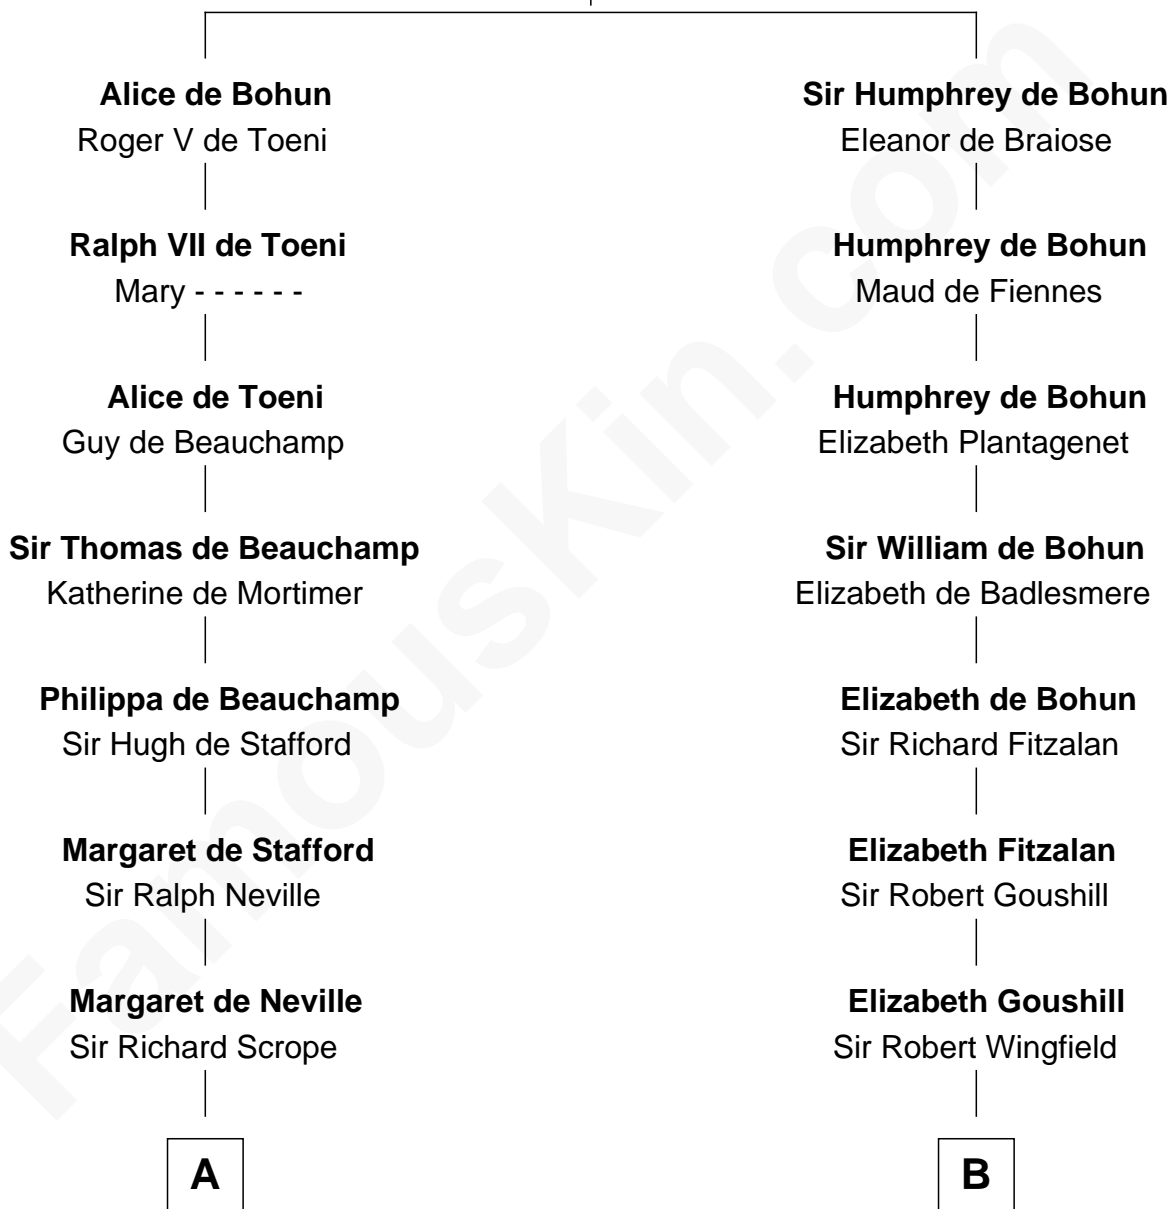

# FamousKin.com Relationship Chart of

**Helen Keller**

*Author and Activist*

20th cousin 1 time removed of

**Henry Clay Folger**

*Founder of Folger Shakespeare Library and Chairman of Standard Oil*

**Sir Humphrey de Bohun**

Maud of Eu

**C**

**Col. Alexander Spotswood Moore**

Elizabeth Aylett

**Mary Fairfax Moore**

David Keller

**Arthur Henley Keller**

Kate Adams

**Helen Keller**

*Author and Activist*

**D**

**Peleg Slocum**

Elizabeth Brown

**Rebecca Slocum**

George Folger

**Samuel Brown Folger**

Nancy F. Hiller

**Henry Clay Folger**

Eliza Jane Clark

**Henry Clay Folger**

*Chairman of Standard Oil*