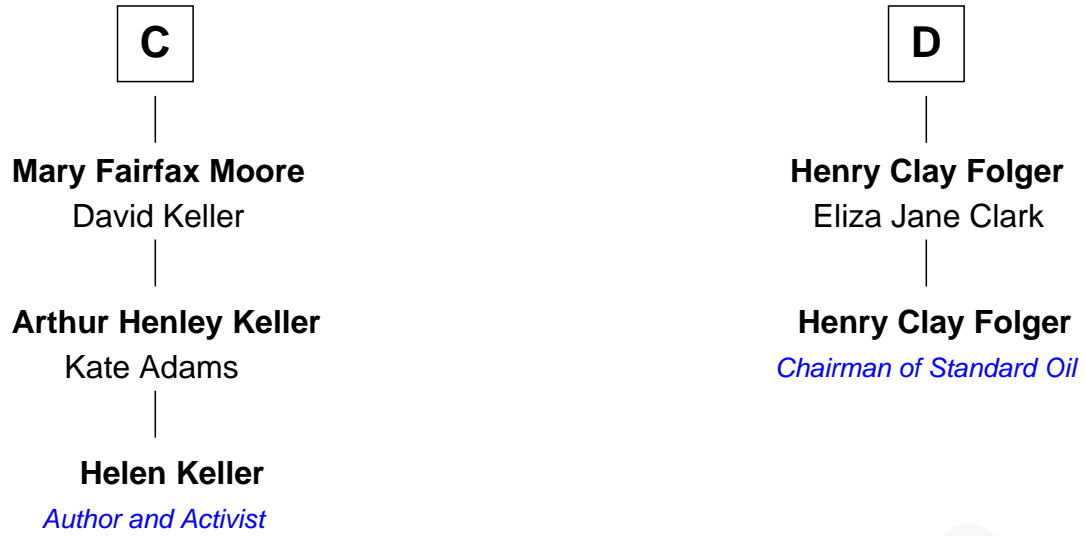

# FamousKin.com Relationship Chart of

**Helen Keller**

*Author and Activist*

18th cousin 1 time removed of

**Henry Clay Folger**

*Founder of Folger Shakespeare Library and Chairman of Standard Oil*

**Hugh le Despencer**

**Elizabeth Greene**

William Raleigh

**Sir Edward Raleigh**

Margaret Verney

**Sir Edward Raleigh**

Anne Chamberlayne

**B**

FamousKin.com