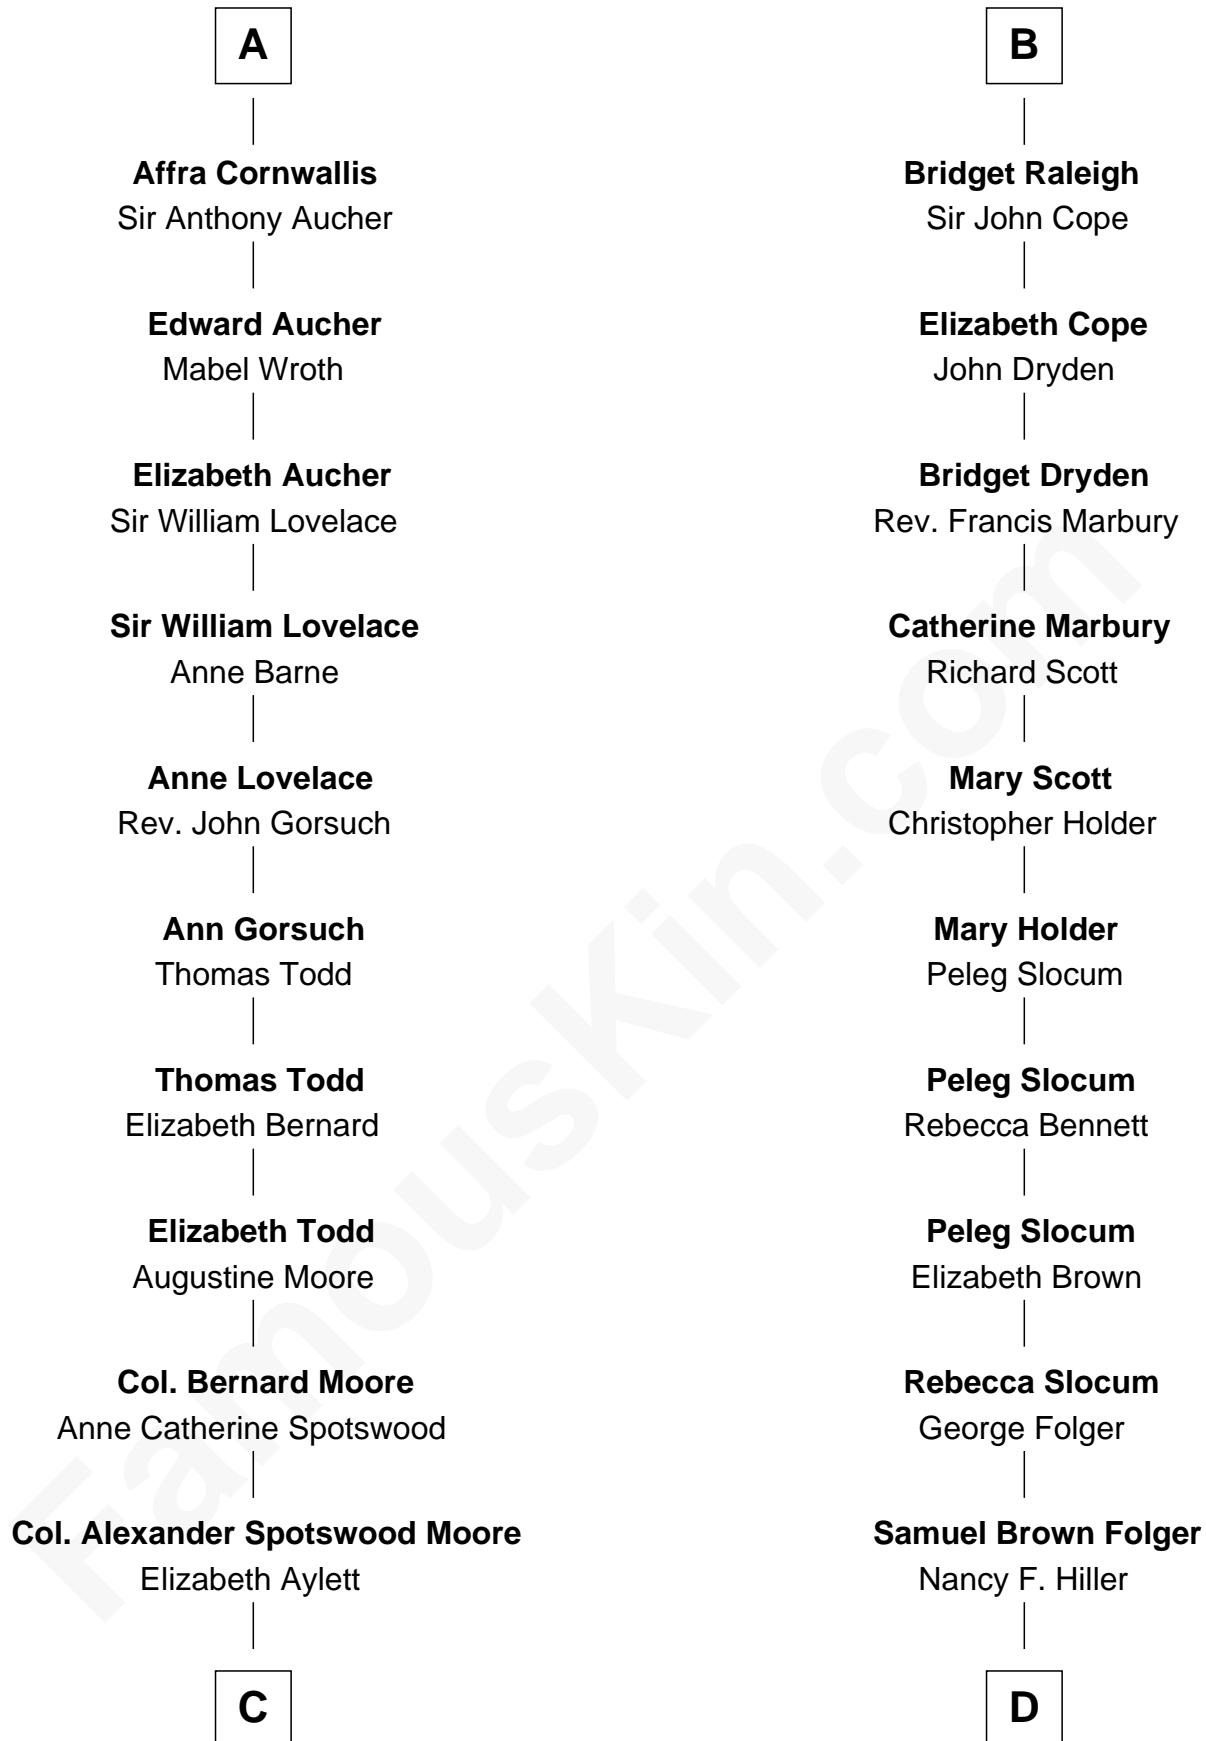

# FamousKin.com Relationship Chart of

**Helen Keller**

*Author and Activist*

18th cousin 1 time removed of

**Henry Clay Folger**

*Founder of Folger Shakespeare Library and Chairman of Standard Oil*

**Hugh le Despencer**

Sir Robert Pashley

**Anne Pashley**

Edward Tyrrell

**Philippa Tyrrell**

Thomas Cornwallis

**Sir William Cornwallis**

Elizabeth Stanford

**A**

**Sir Edward le Despencer**

Anne de Ferrers

**Edward Despencer**

Elizabeth Burghersh

**Margaret Despencer**

Robert de Ferrers

**Phillippa Ferrers**

Sir Thomas Greene

**Elizabeth Greene**

William Raleigh

**Sir Edward Raleigh**

Margaret Verney

**Sir Edward Raleigh**

Anne Chamberlayne

**B**

FamousKin.com