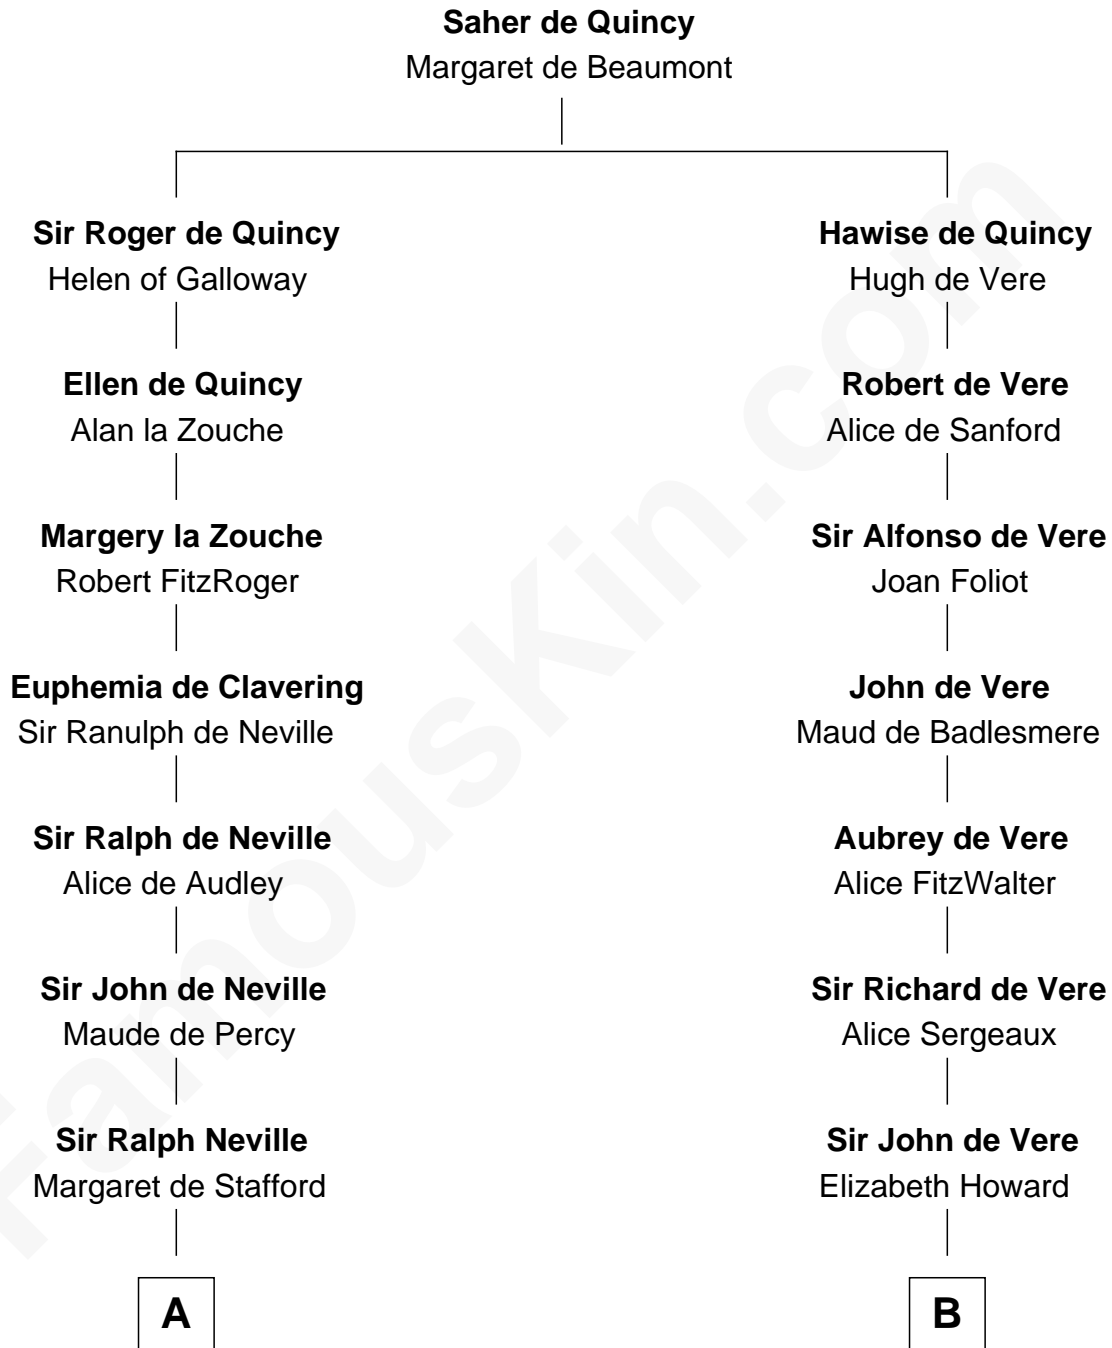

FamousKin.com Relationship Chart of

Helen Keller

Author and Activist

17th cousin 4 times removed of

Samuel Howard

Boston Tea Party Participant

C

—
Col. Bernard Moore
Anne Catherine Spotswood

—
Col. Alexander Spotswood Moore
Elizabeth Aylett

—
Mary Fairfax Moore
David Keller

—
Arthur Henley Keller
Kate Adams

—
Helen Keller
Author and Activist

FamousKin.com