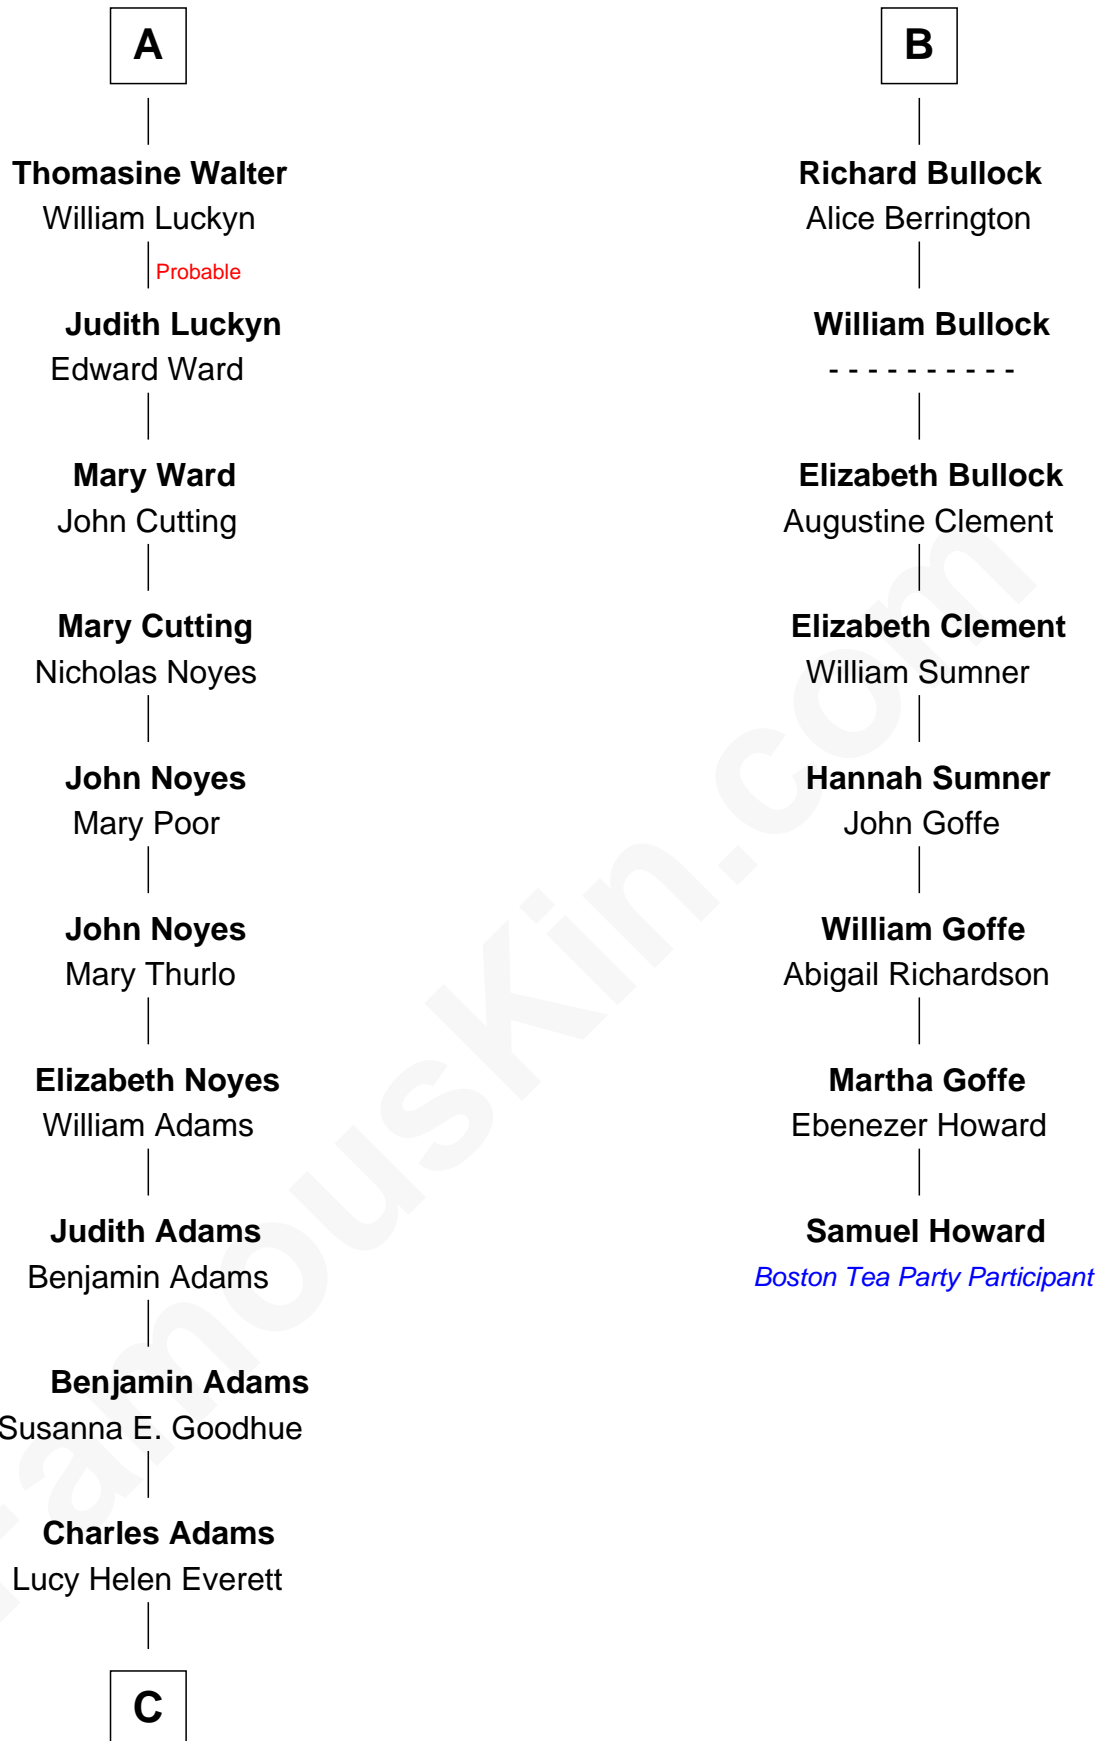

# FamousKin.com Relationship Chart of

**Helen Keller**

*Author and Activist*

14th cousin 4 times removed of

**Samuel Howard**

*Boston Tea Party Participant*

**Sir John Howard**

Alice de Bois

**Joan Howard**  
Sir Peter de Brewes

**Beatrice Brewes**  
Sir Hugh Shirley

**Sir Ralph Shirley**  
Joan Basset

**Beatrice Shirley**  
John Brome

**Isabel Brome**  
John Denton

**Thomas Denton**  
Jane Webbe

**Isabel Denton**  
William ap Walter

**A**

**Sir Robert Howard**  
Margaret de Scales

**Sir John Howard**  
Margaret de Plaiz

**Sir John Howard**  
Joan Walton

**Elizabeth Howard**  
Sir John de Vere

**Joan de Vere**  
Sir William Norreys

**Margaret Norreys**  
Gilbert Bullock

**Thomas Bullock**  
Alice Kingsmill

**B**

**C**

**Kate Adams**  
Arthur Henley Keller

**Helen Keller**  
*Author and Activist*

FamousKin.com