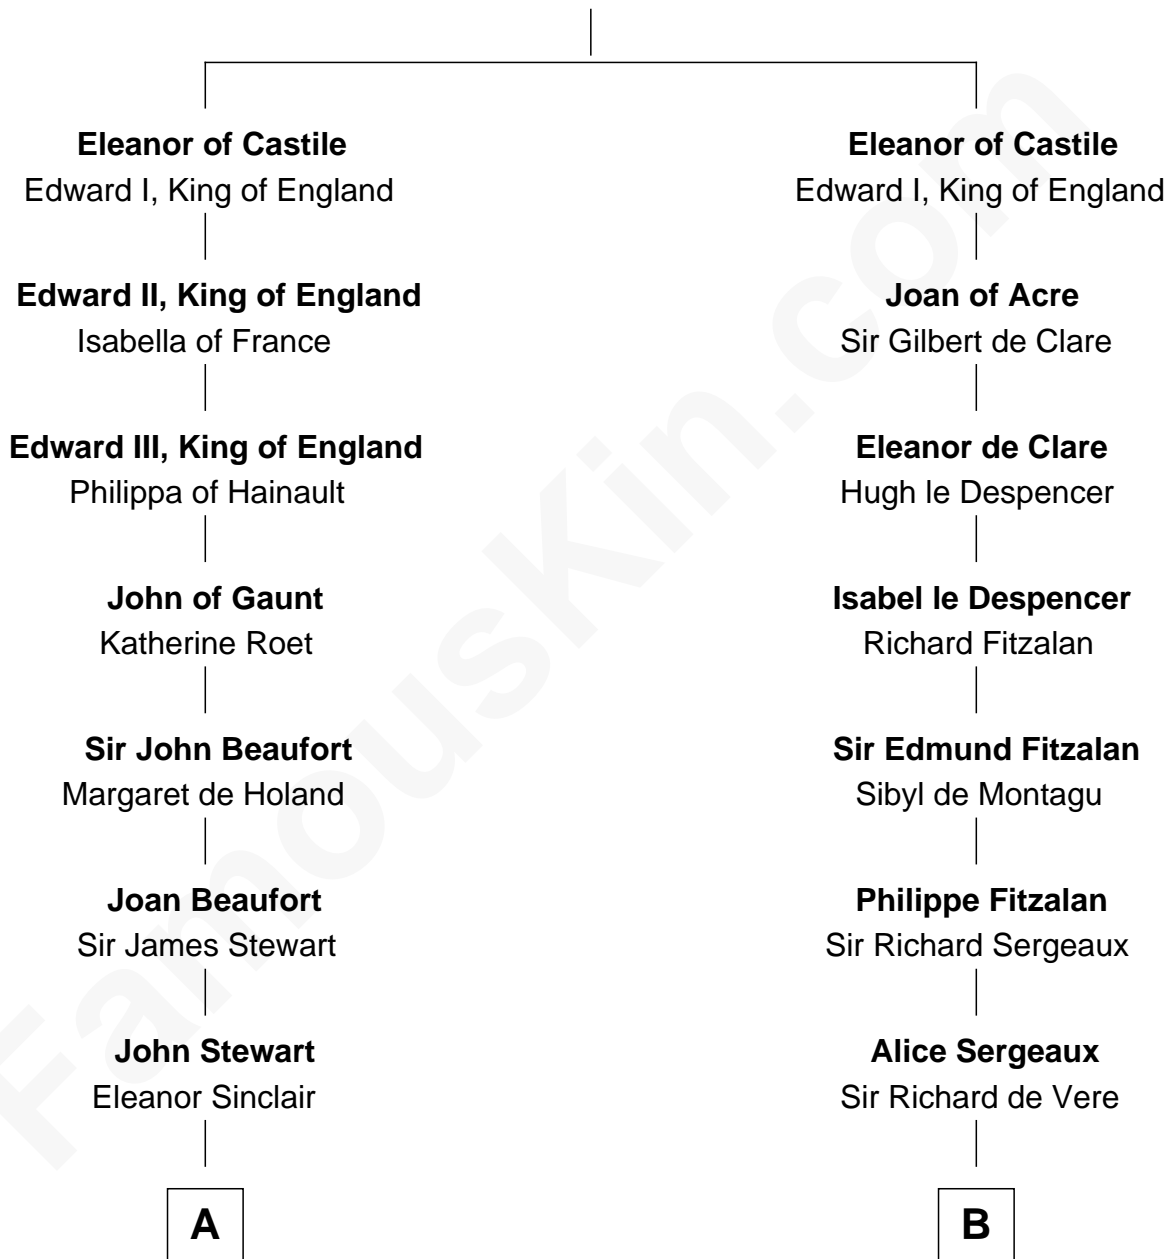

# FamousKin.com Relationship Chart of

**Helen Keller**

*Author and Activist*

18th cousin of

**Samuel Howard**

*Boston Tea Party Participant*

**Ferdinand III, King of Castile**

Joanna of Ponthieu

FamousKin.com