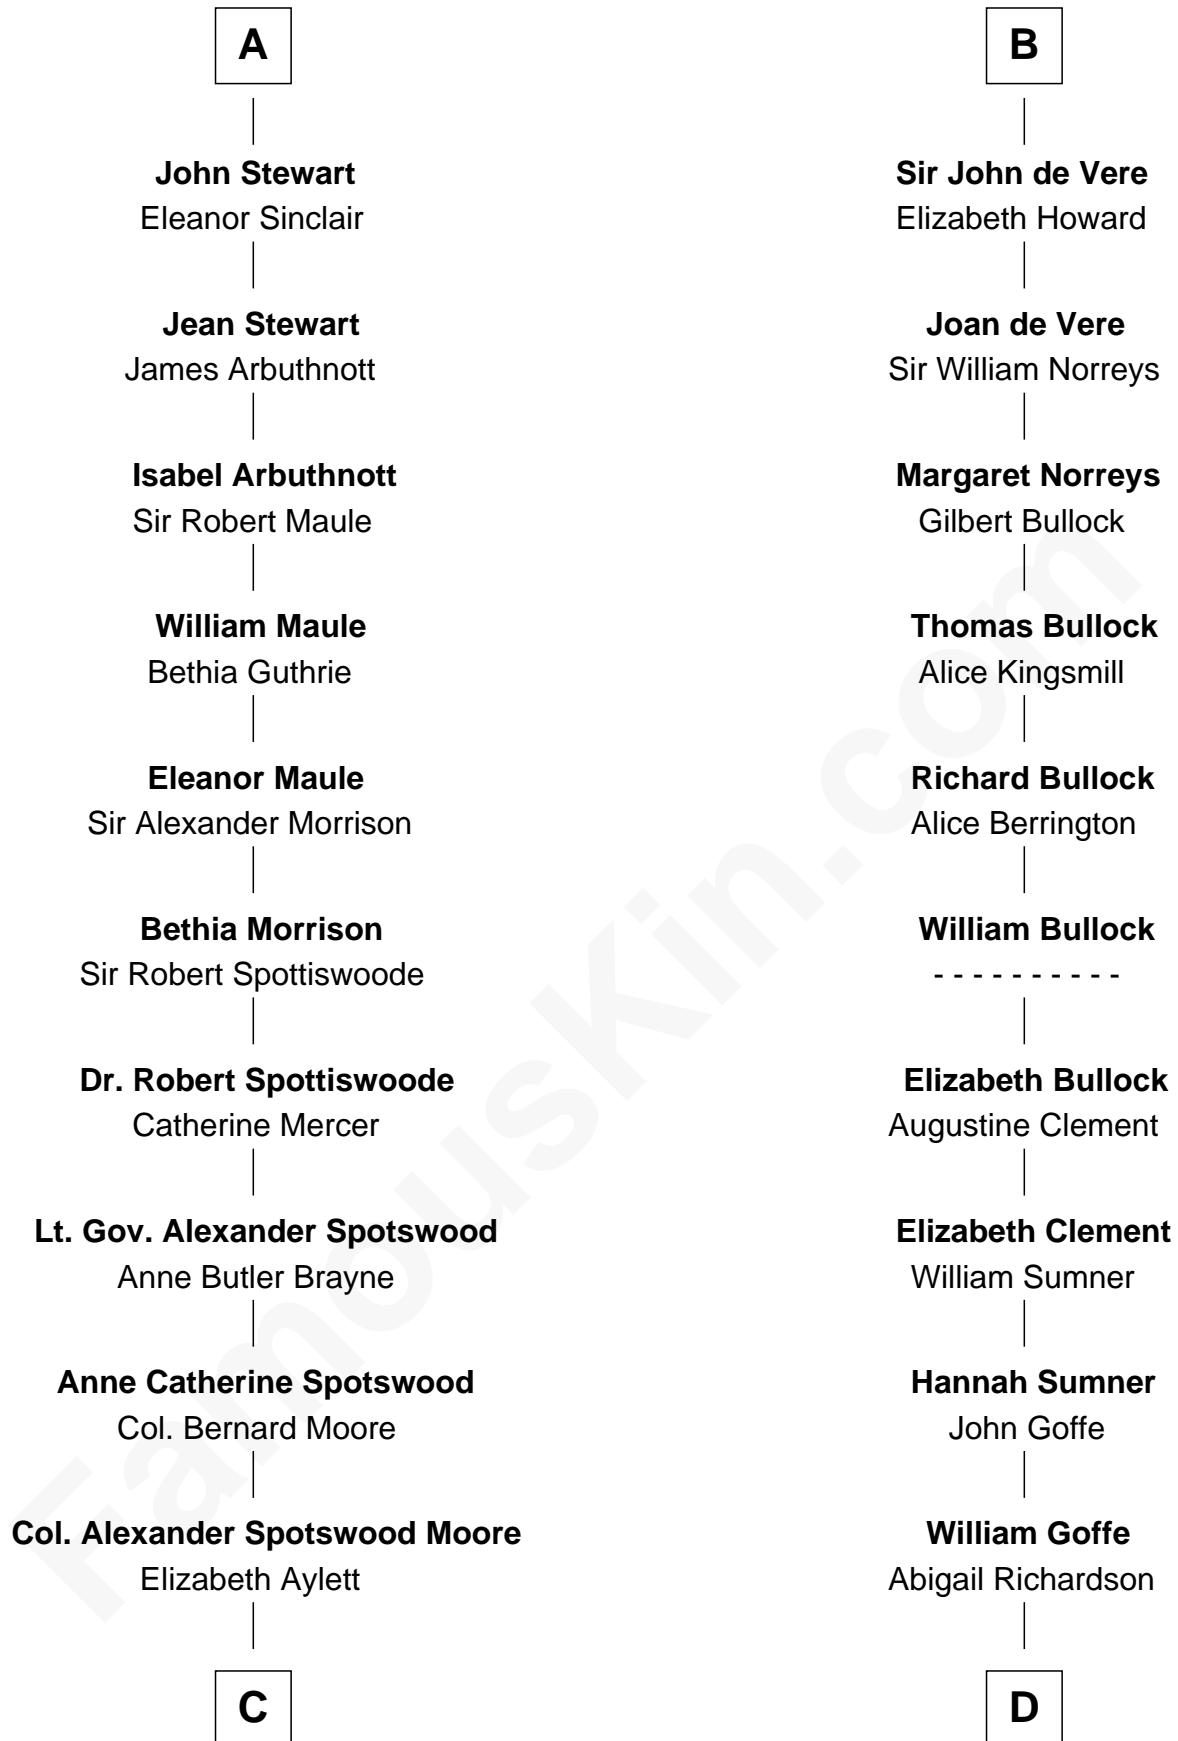

FamousKin.com Relationship Chart of

Helen Keller

Author and Activist

18th cousin 1 time removed of

Samuel Howard

Boston Tea Party Participant

Sir Roger de Mortimer

Maud de Brewes

FamousKin.com