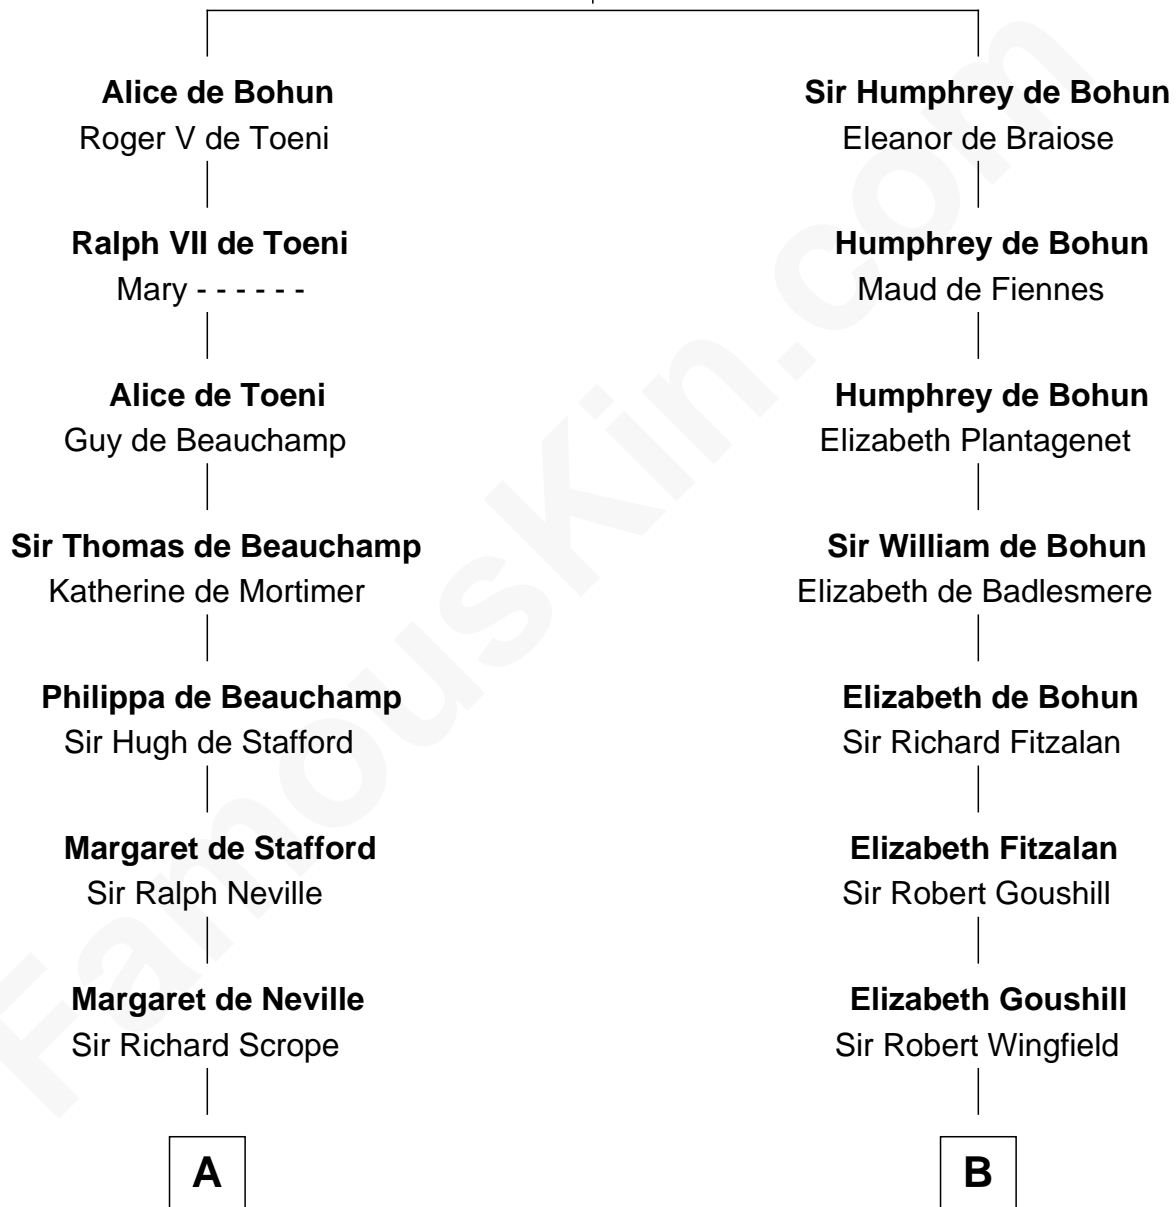

# FamousKin.com Relationship Chart of

**Helen Keller**

*Author and Activist*

18th cousin 2 times removed of

**Eli Whitney**

*Inventor of the Cotton Gin*

**Sir Humphrey de Bohun**

Maud of Eu

**C**

**Col. Alexander Spotswood Moore**

Elizabeth Aylett

**Mary Fairfax Moore**

David Keller

**Arthur Henley Keller**

Kate Adams

**Helen Keller**

*Author and Activist*

**D**

**Elizabeth Fay**

Eli Whitney

**Eli Whitney**

*Inventor of the Cotton Gin*