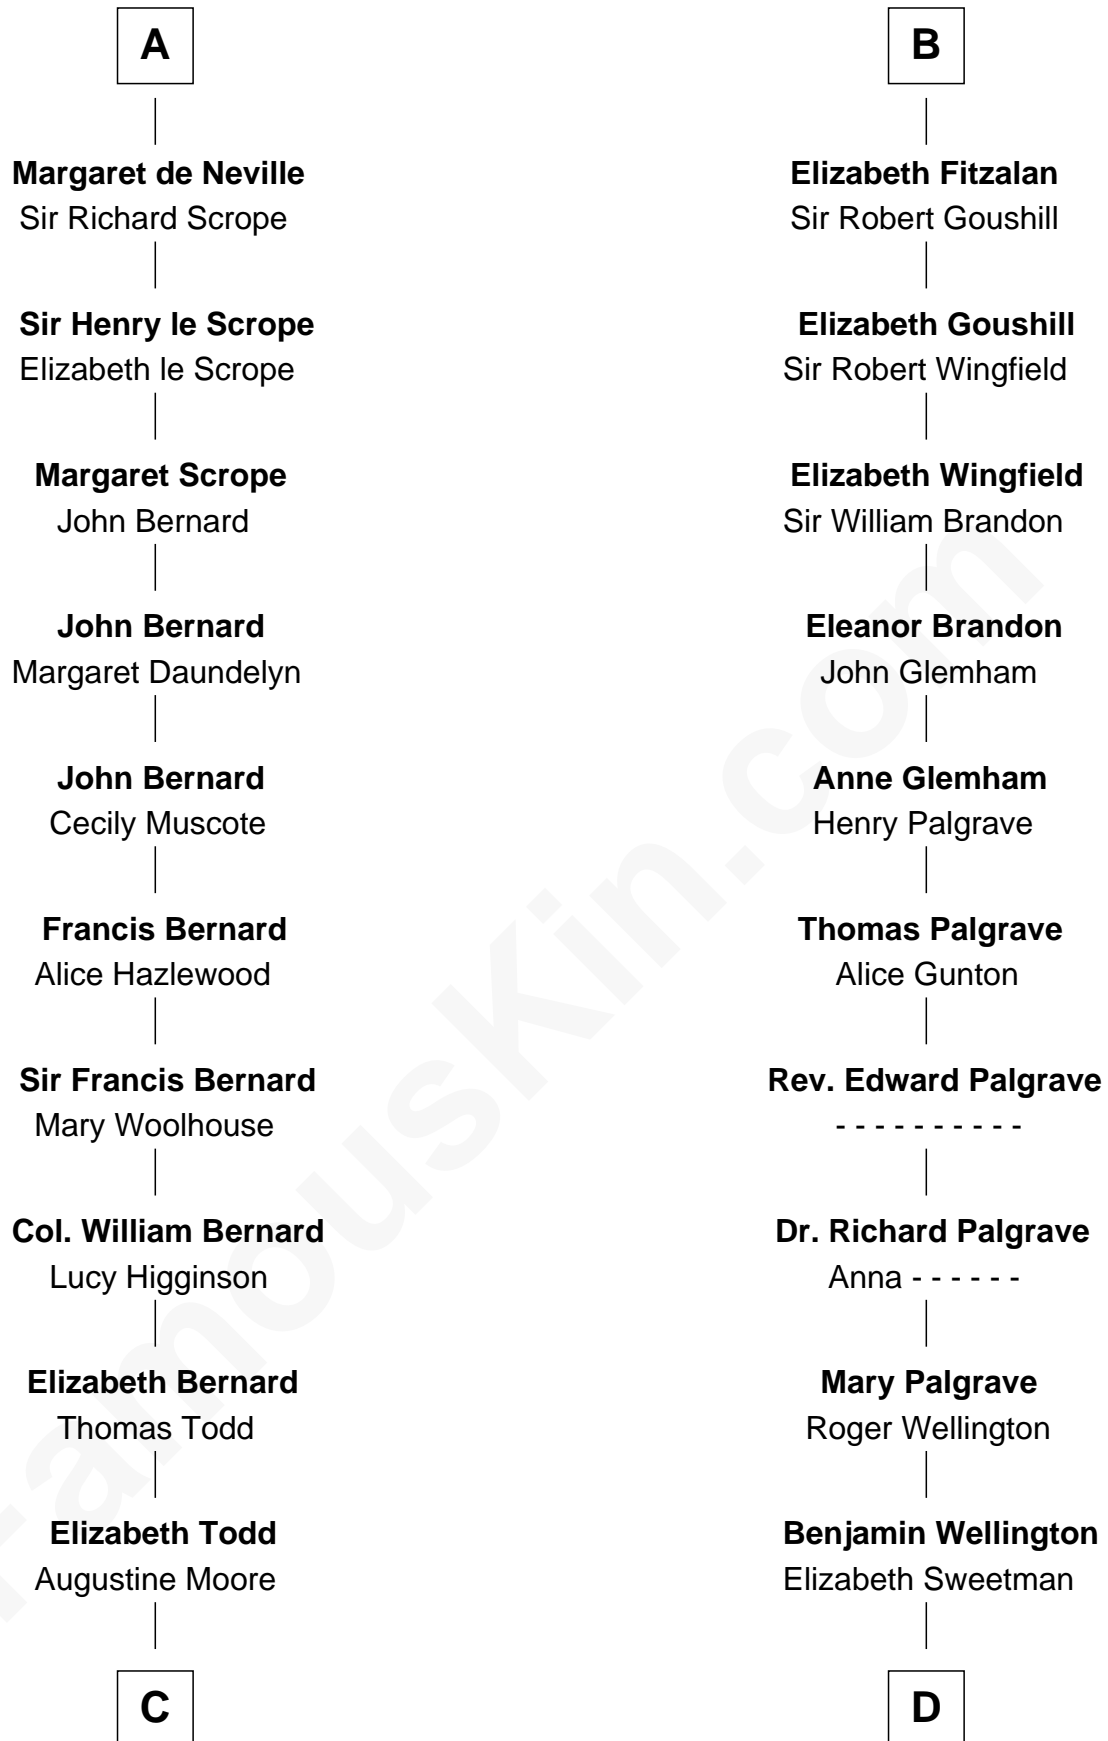

FamousKin.com Relationship Chart of

Helen Keller

Author and Activist

20th cousin 1 time removed of

Eli Whitney

Inventor of the Cotton Gin

Hugh de Kevelioc

with wife

Elizabeth de Badlesmere

Sir William de Bohun

Sir Ralph Neville

Margaret de Stafford

Elizabeth de Bohun

Sir Richard Fitzalan

A

B

C

Col. Bernard Moore
Anne Catherine Spotswood

Col. Alexander Spotswood Moore
Elizabeth Aylett

Mary Fairfax Moore
David Keller

Arthur Henley Keller
Kate Adams

Helen Keller
Author and Activist

D

Elizabeth Wellington
John Fay