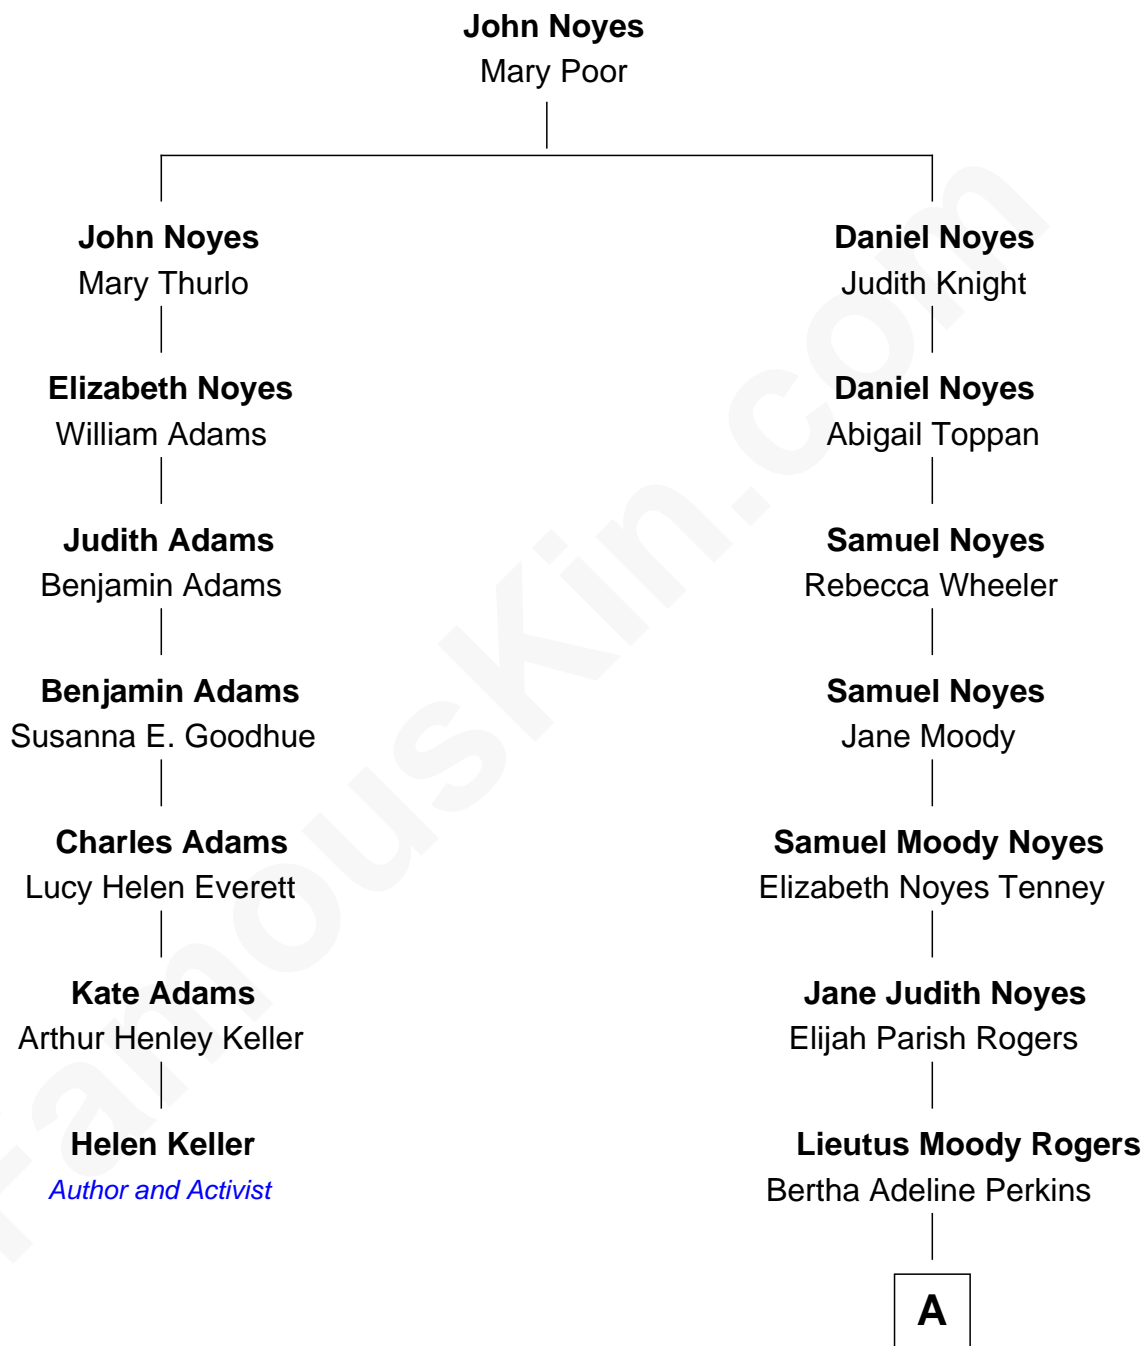

FamousKin.com Relationship Chart of

Helen Keller

Author and Activist

6th cousin 3 times removed of

Richard Hatch

TV and Movie Actor

A

Leah Perkins Rogers
Charles Wesley Hatch

John Raymond Hatch
Elizabeth White

Richard Hatch
TV and Movie Actor

FamousKin.com