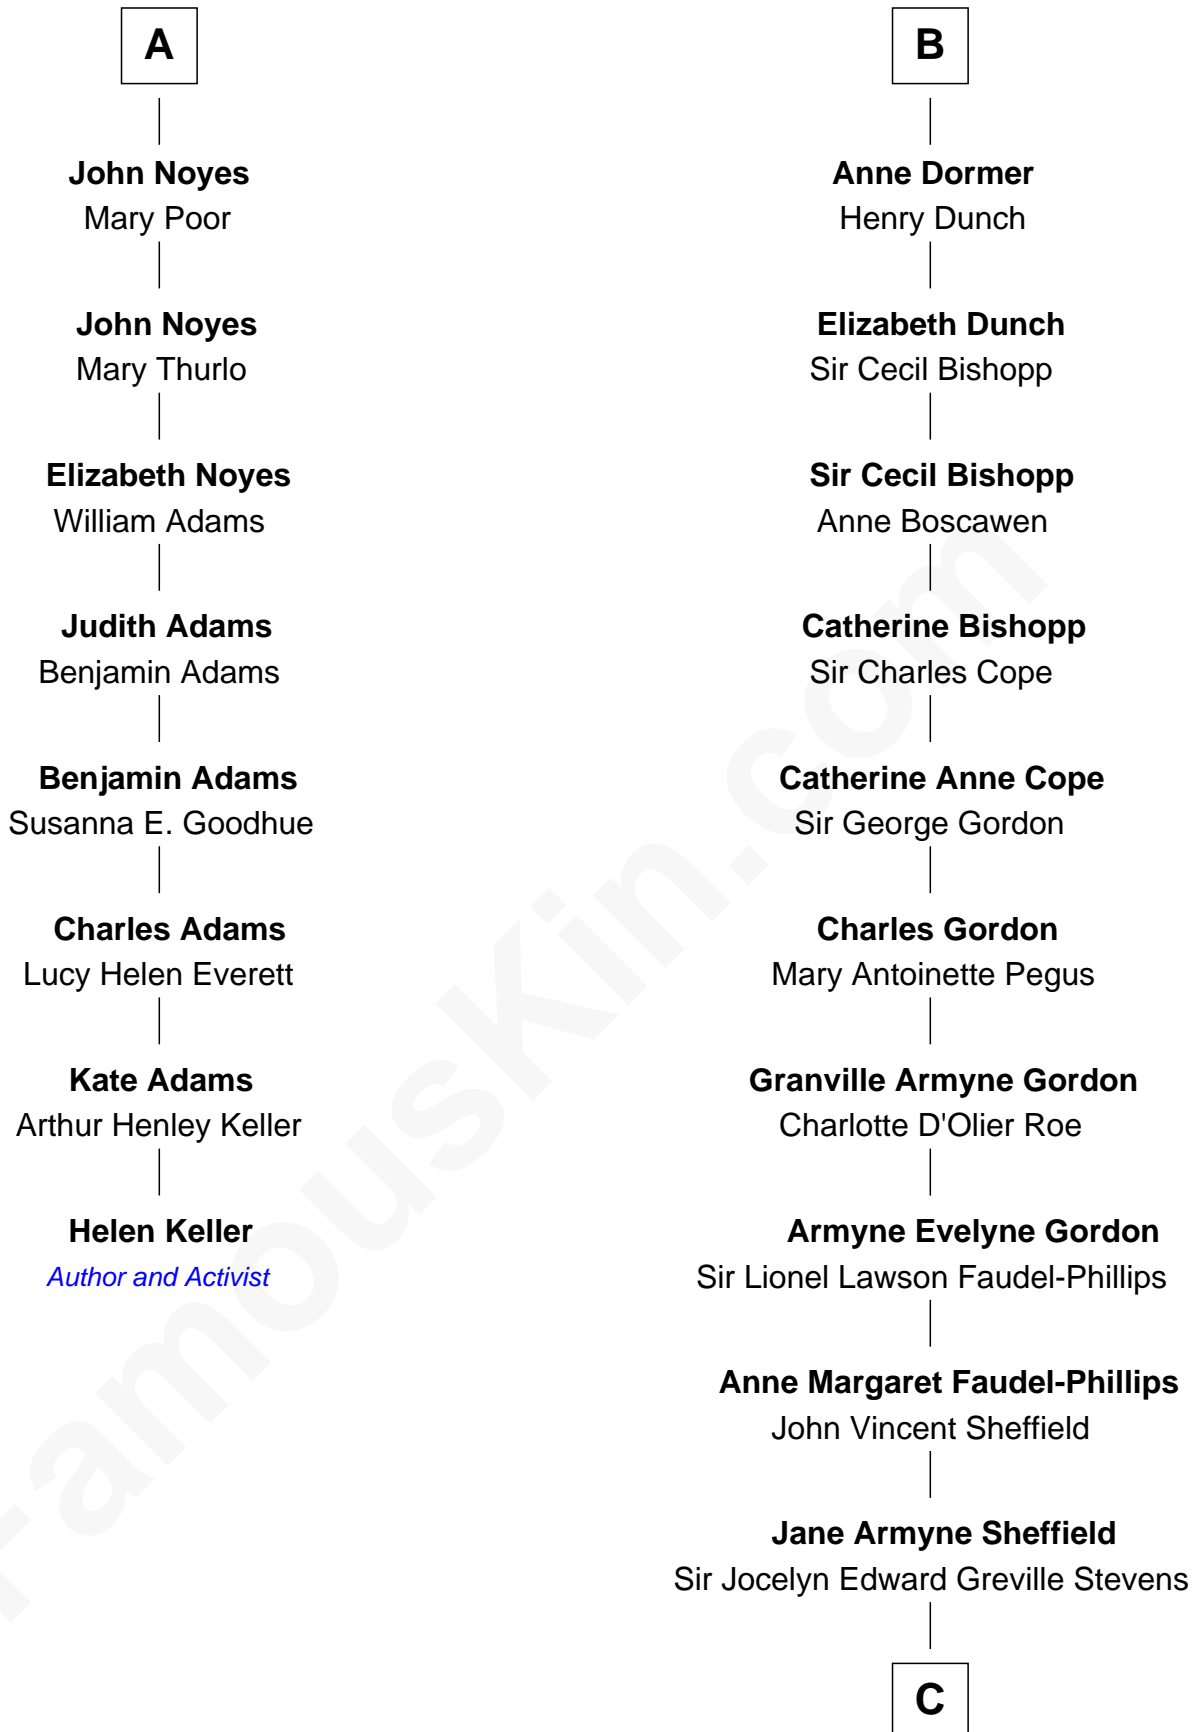

# FamousKin.com Relationship Chart of

**Helen Keller**

*Author and Activist*

14th cousin 4 times removed of

**Cara Delevingne**

*Fashion Model and Movie Actress*

C

**Pandora Anne Stevens**  
Charles Hamar Delevingne

**Cara Delevingne**  
*Model and Actress*

FamousKin.com