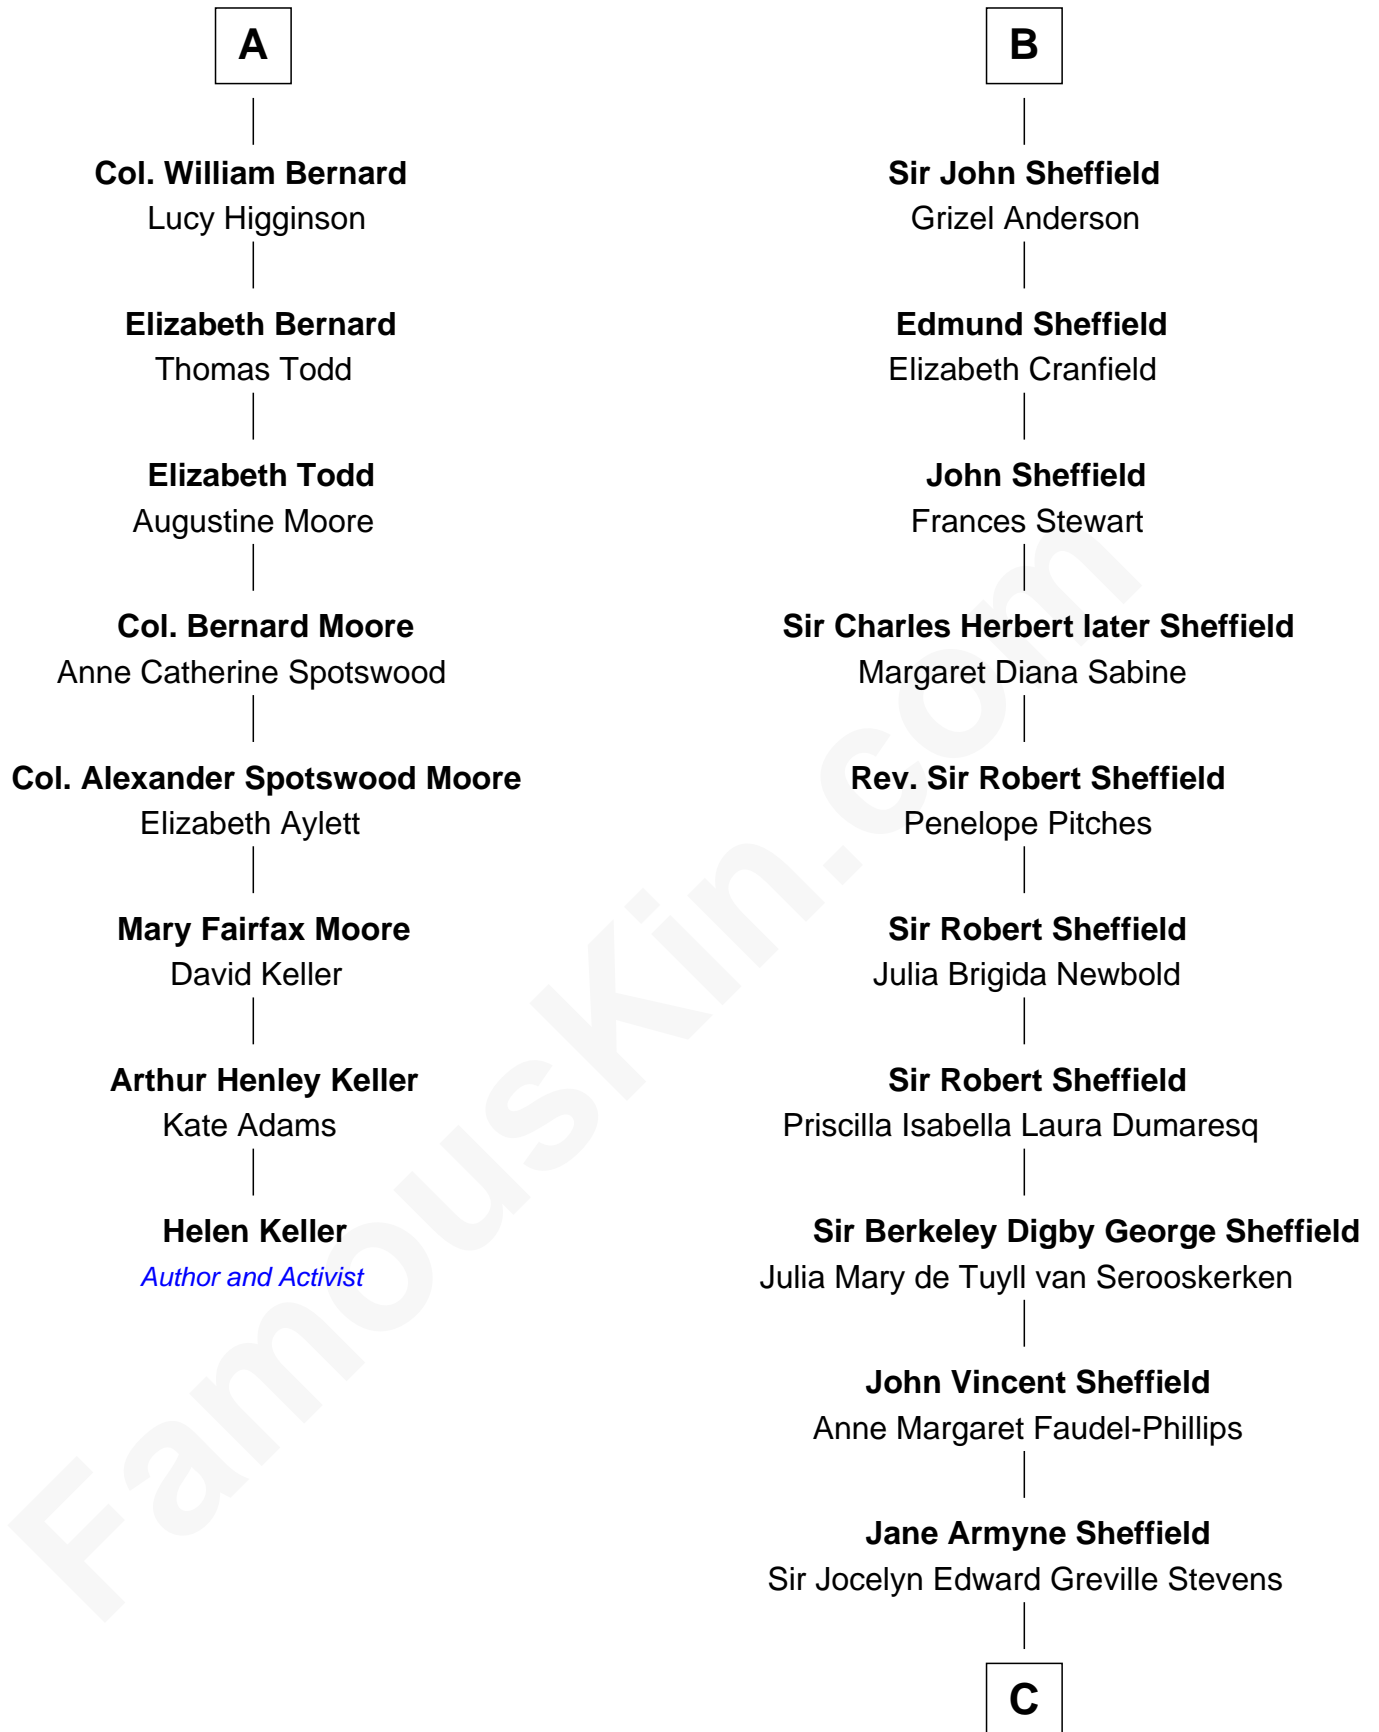

## Relationship Chart of

### Helen Keller

Author and Activist

14th cousin 4 times removed of

**Cara Delevingne**  
Fashion Model and Movie Actress

C

**Pandora Anne Stevens**  
Charles Hamar Delevingne

**Cara Delevingne**  
*Model and Actress*