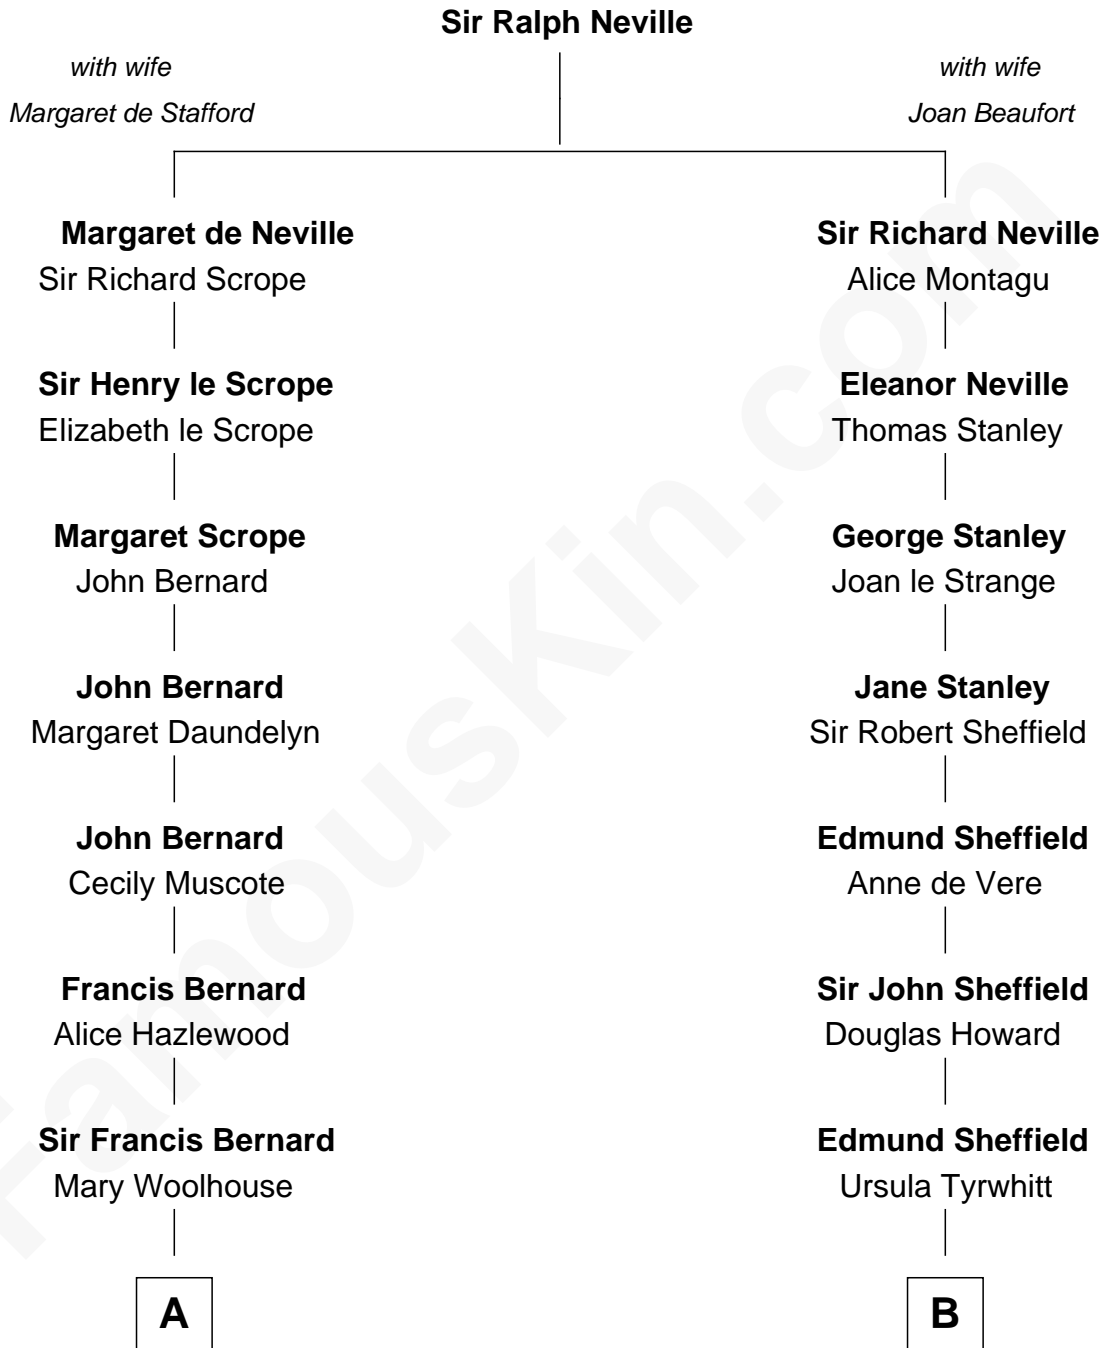

## Relationship Chart of

### Helen Keller

Author and Activist

14th cousin 4 times removed of

**Cara Delevingne**  
Fashion Model and Movie Actress

C

**Pandora Anne Stevens**  
Charles Hamar Delevingne

**Cara Delevingne**  
*Model and Actress*