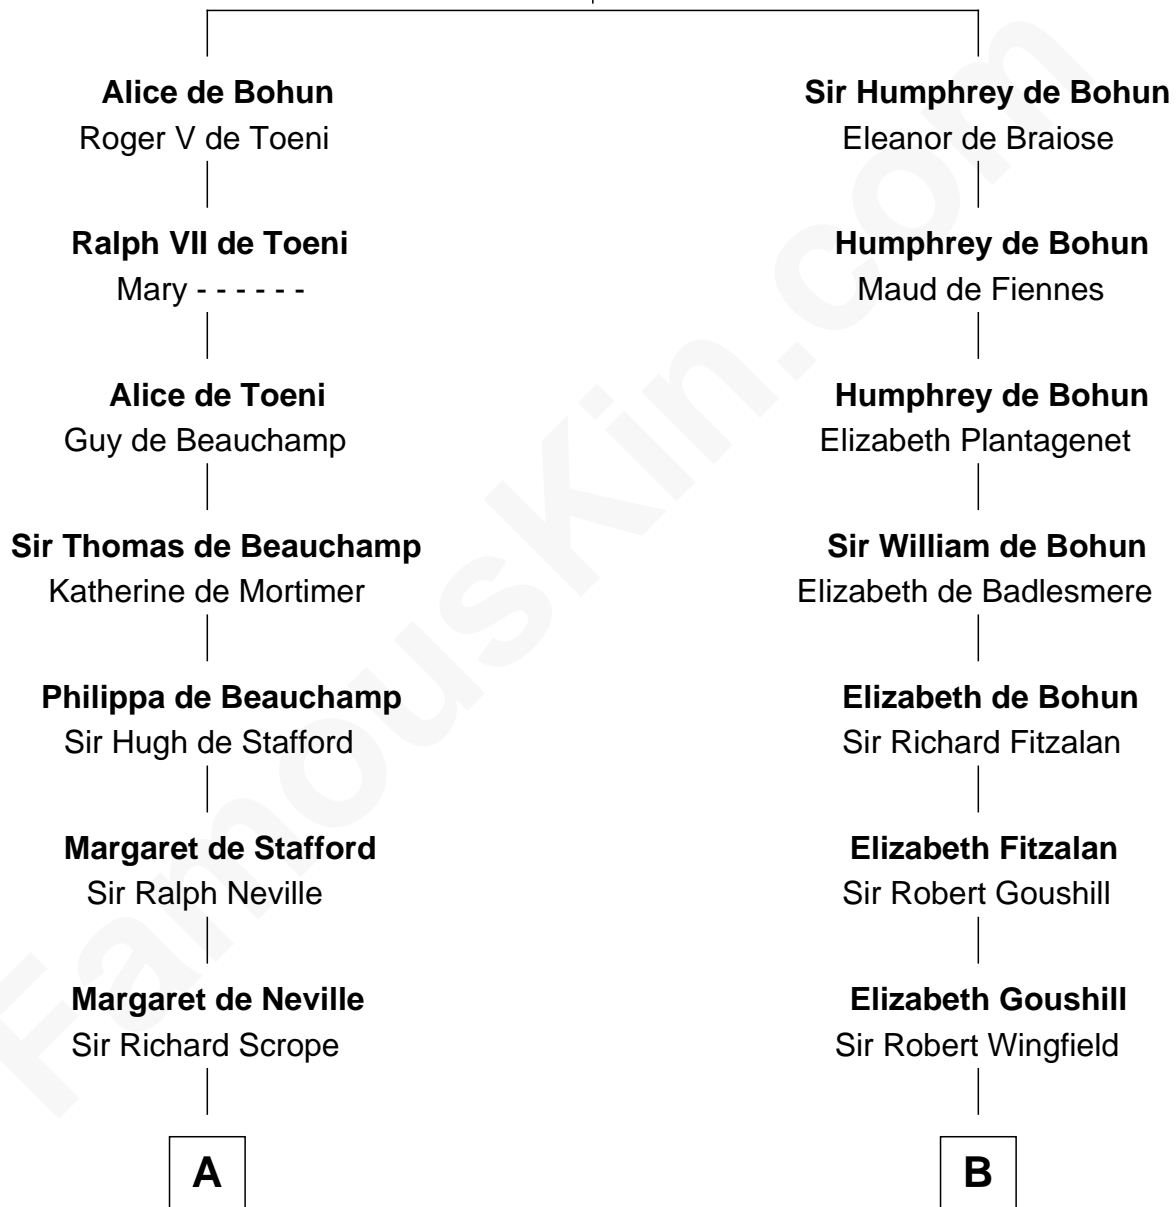

FamousKin.com Relationship Chart of

Helen Keller

Author and Activist

20th cousin 1 time removed of

Franklin D. Roosevelt

32nd U.S. President

Sir Humphrey de Bohun

Maud of Eu

C

Col. Alexander Spotswood Moore

Elizabeth Aylett

Mary Fairfax Moore

David Keller

Arthur Henley Keller

Kate Adams

Helen Keller