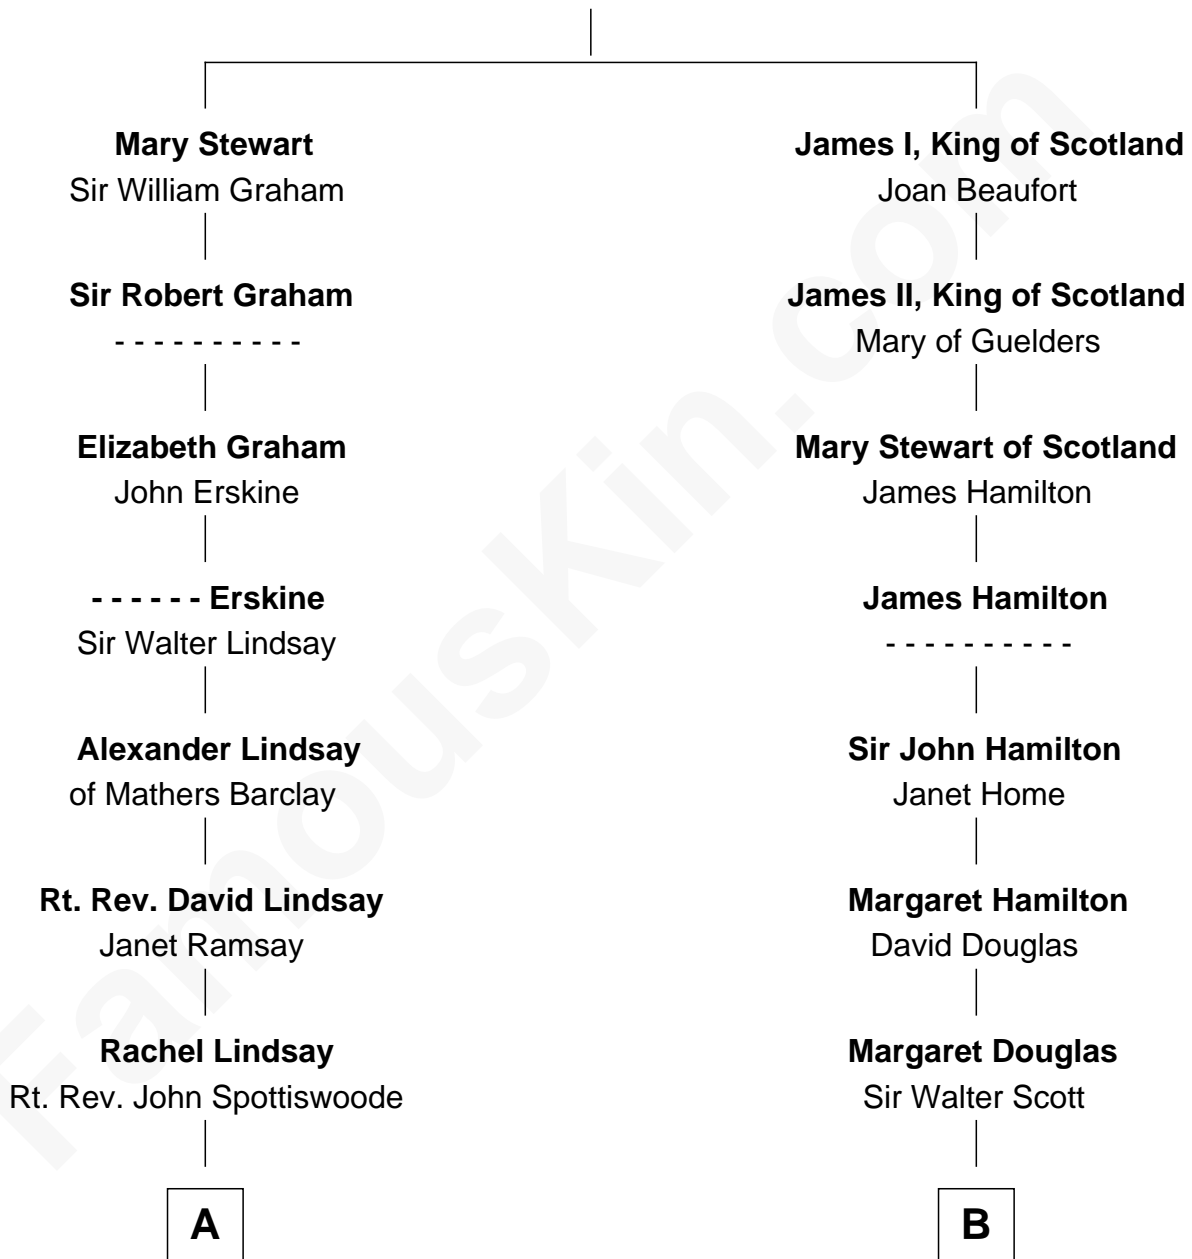

# FamousKin.com Relationship Chart of

**Helen Keller**

*Author and Activist*

14th cousin 4 times removed of

**Franklin D. Roosevelt**

*32nd U.S. President*

**Robert III, King of Scotland**

Anabella Drummond

**C**

**Sara Delano**  
James Roosevelt

**Franklin D. Roosevelt**  
*32nd U.S. President*

FamousKin.com