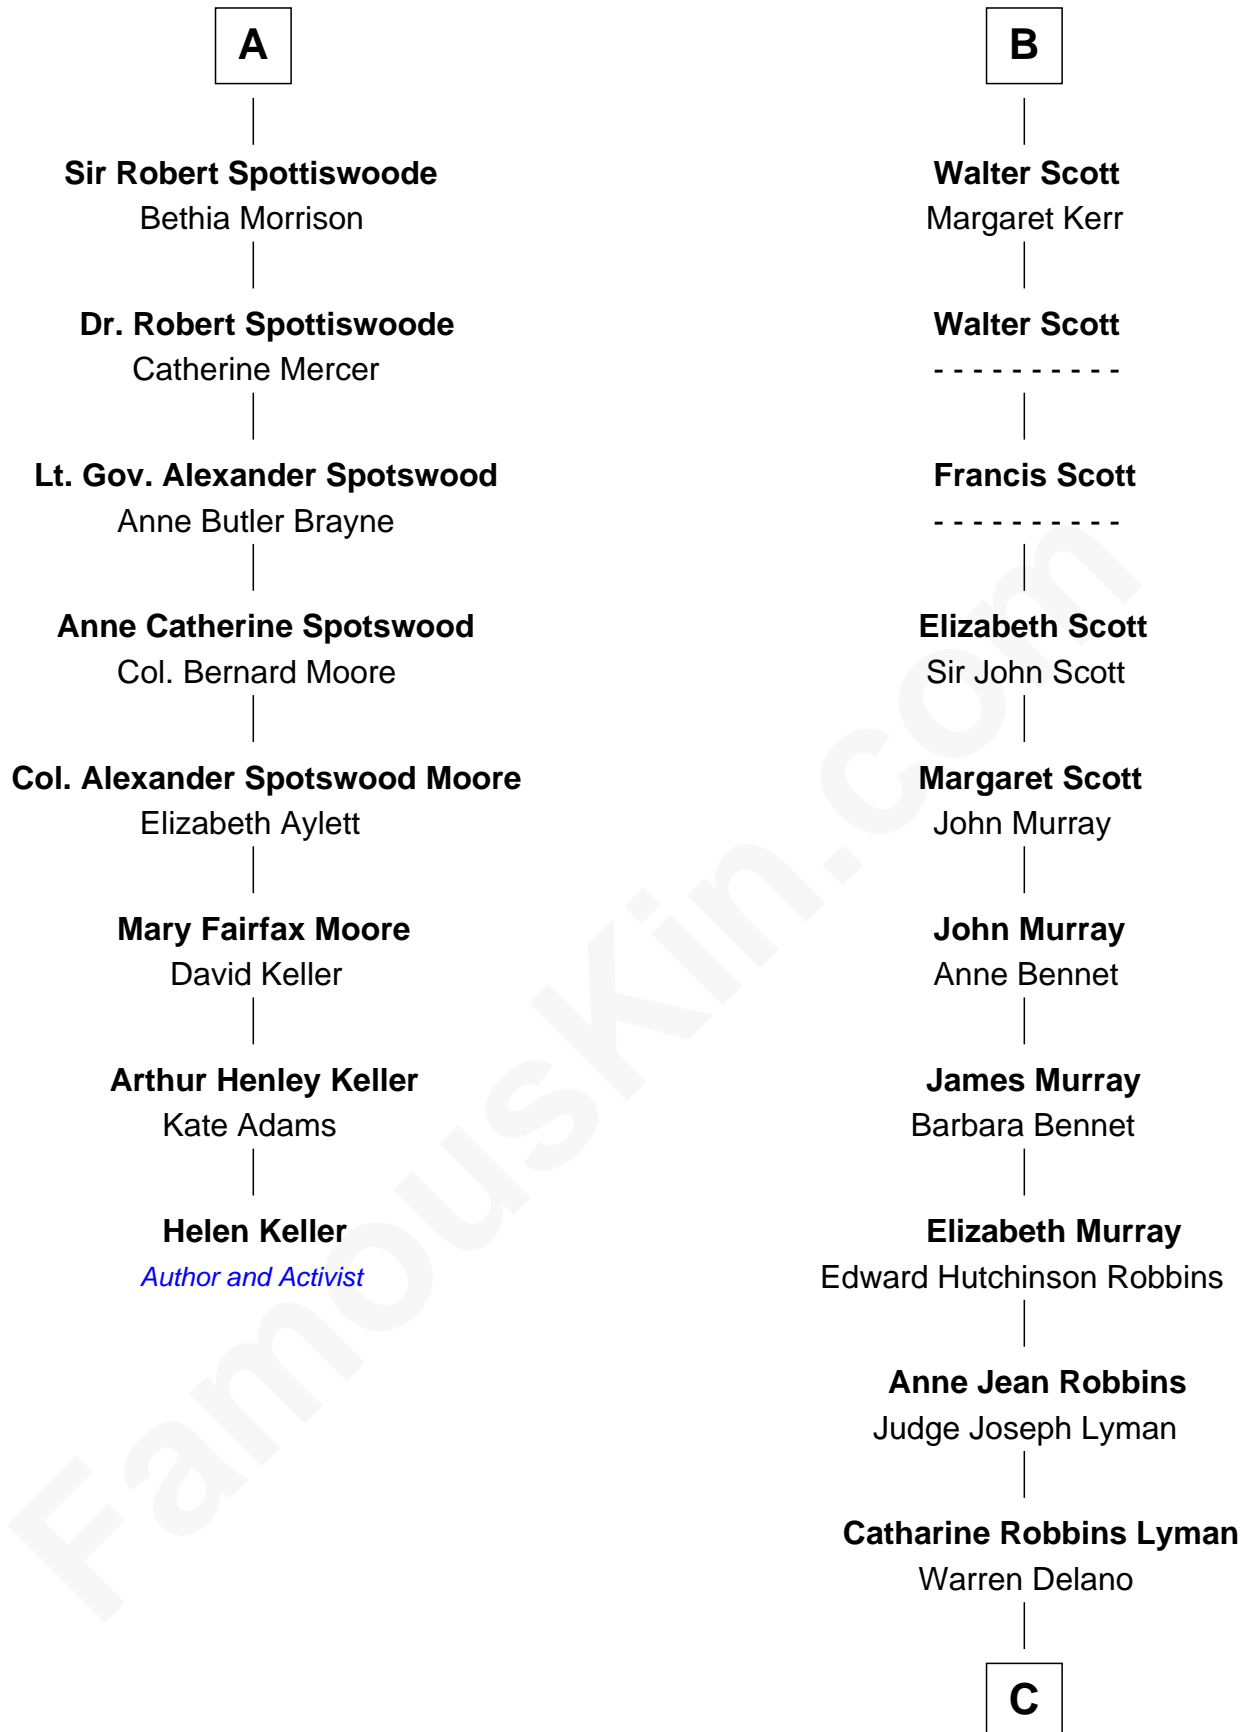

# FamousKin.com Relationship Chart of

**Helen Keller**

*Author and Activist*

14th cousin 4 times removed of

**Franklin D. Roosevelt**

*32nd U.S. President*

**Robert III, King of Scotland**

Anabella Drummond

**C**

**Sara Delano**  
James Roosevelt

**Franklin D. Roosevelt**  
*32nd U.S. President*

FamousKin.com