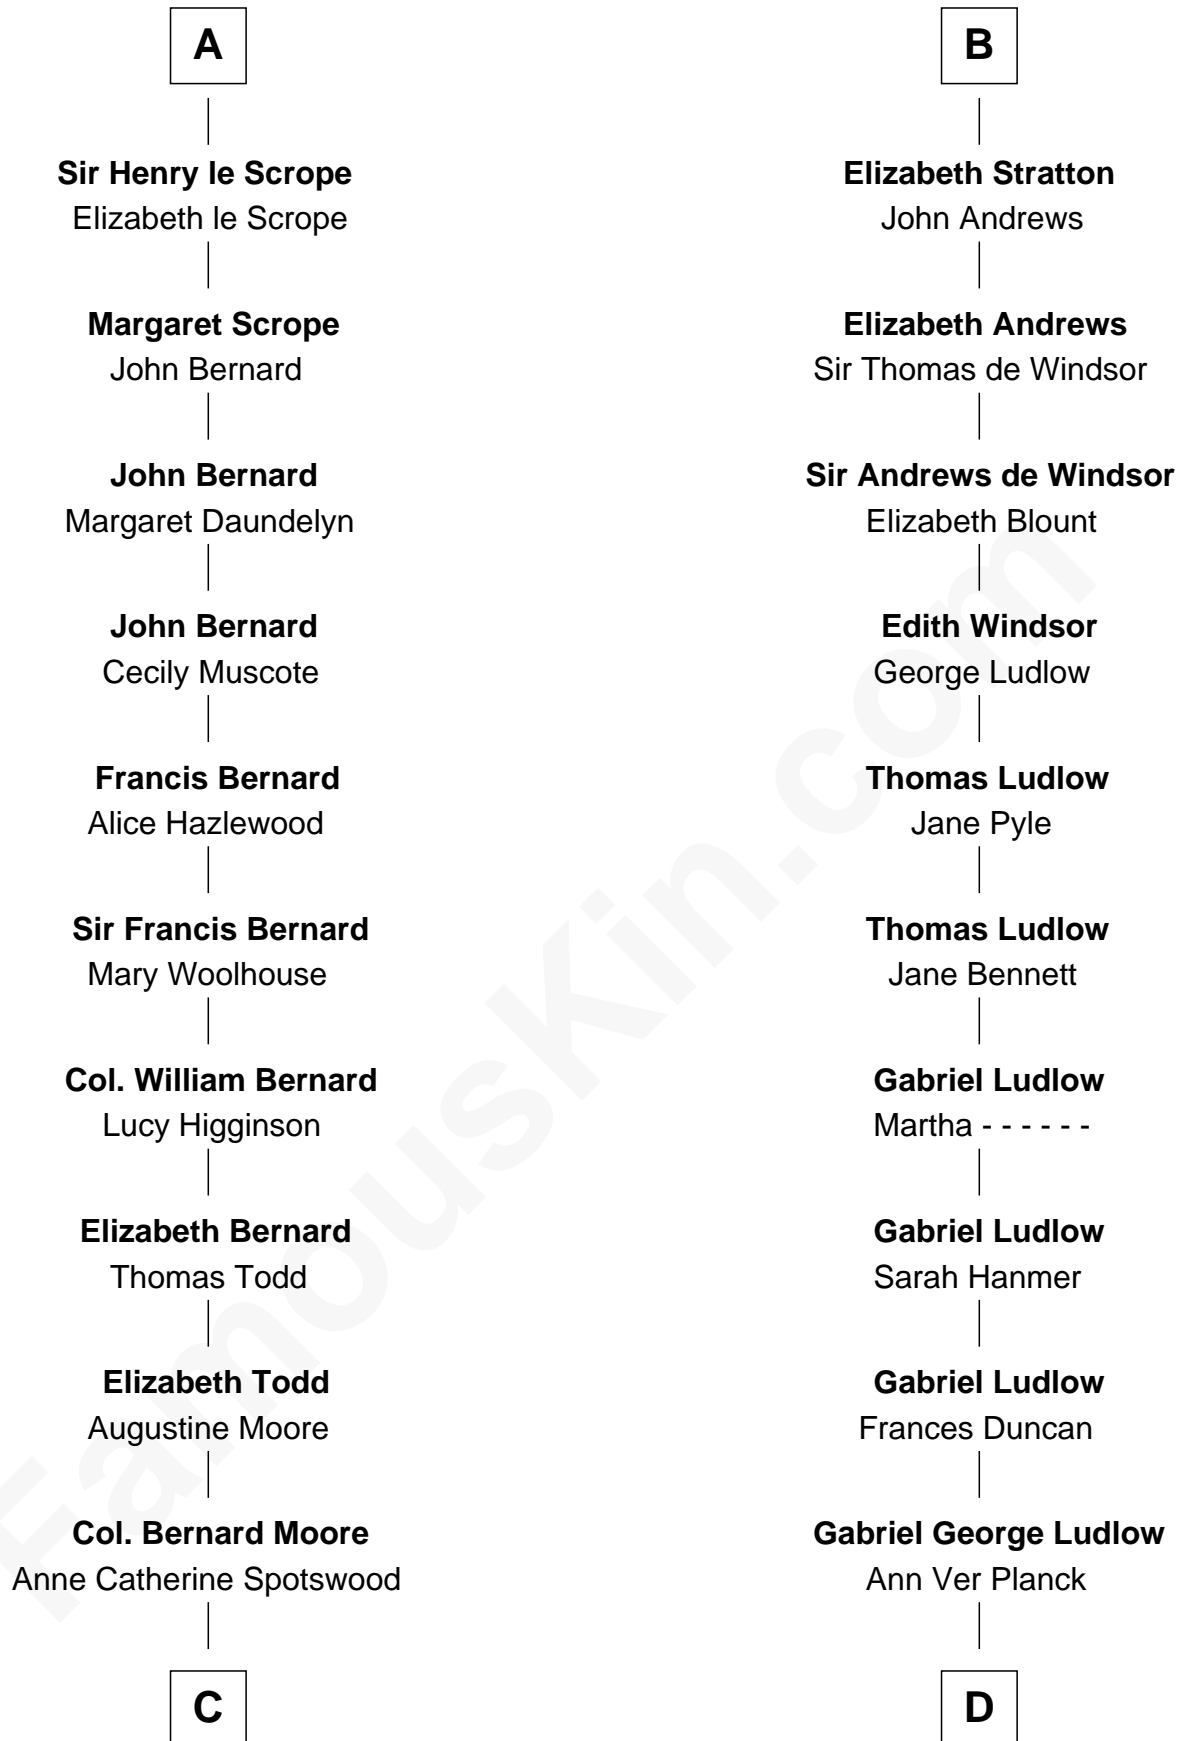

FamousKin.com Relationship Chart of

Helen Keller

Author and Activist

20th cousin 1 time removed of

Eleanor Roosevelt

First Lady of President Franklin D. Roosevelt

Sir Humphrey de Bohun

Maud of Eu

C

Col. Alexander Spotswood Moore

Elizabeth Aylett

Mary Fairfax Moore

David Keller

Arthur Henley Keller

Kate Adams

Helen Keller