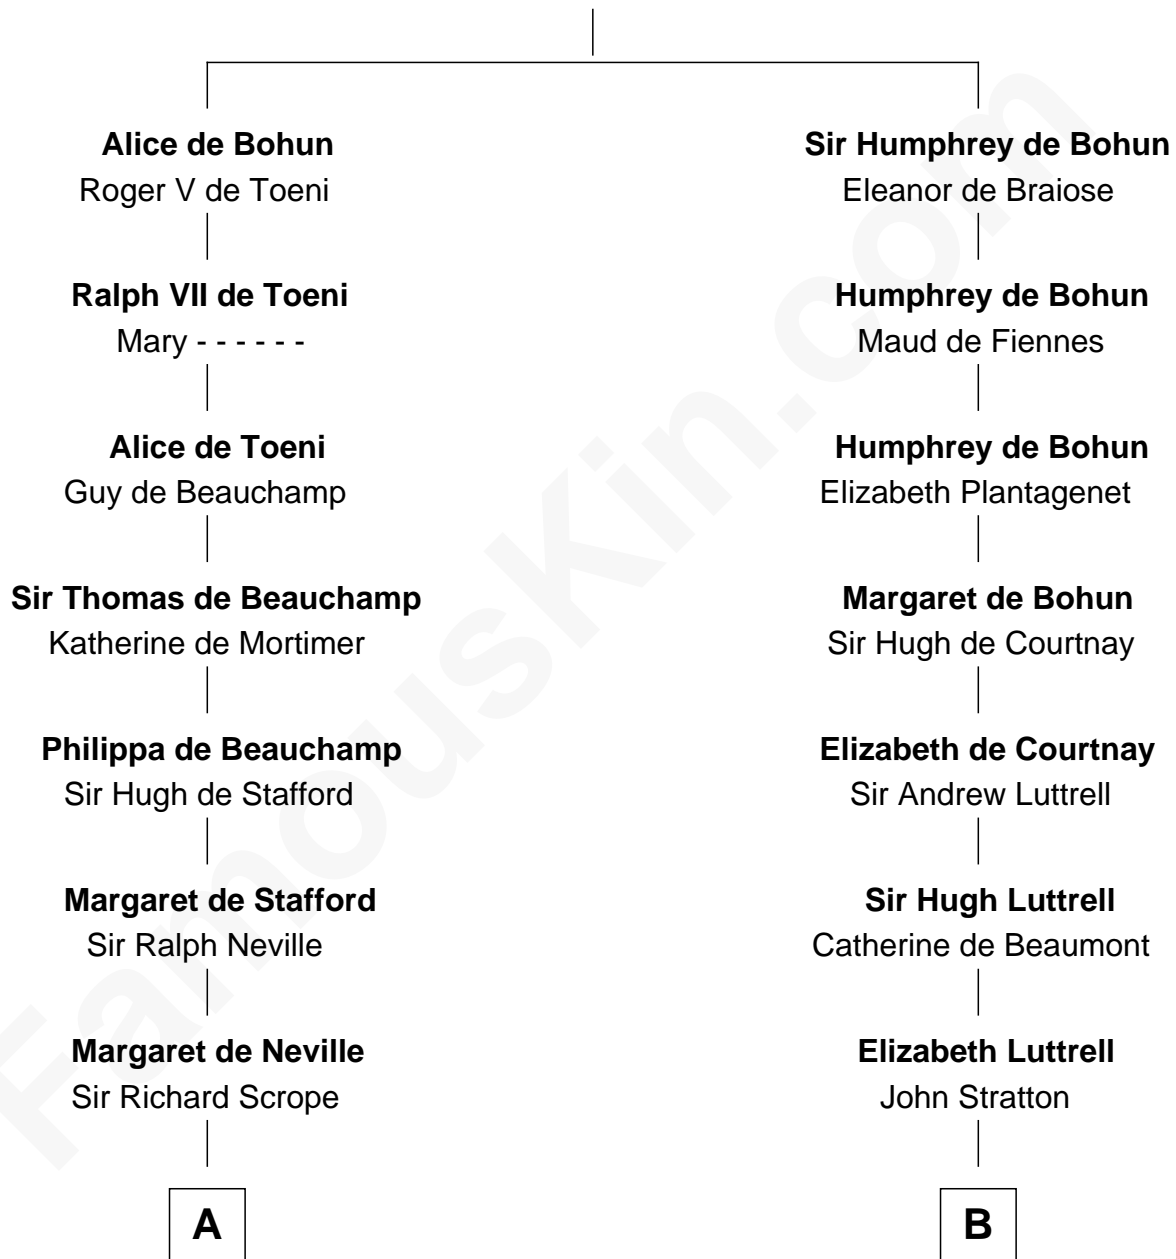

FamousKin.com Relationship Chart of

Helen Keller

Author and Activist

20th cousin 1 time removed of

Eleanor Roosevelt

First Lady of President Franklin D. Roosevelt

Sir Humphrey de Bohun

Maud of Eu

C

Col. Alexander Spotswood Moore

Elizabeth Aylett

Mary Fairfax Moore

David Keller

Arthur Henley Keller

Kate Adams

Helen Keller

Author and Activist

D

Gabriel Ver Planck Ludlow

Elizabeth A. Hunter

Dr. Edward Hunter Ludlow

Elizabeth Livingston

Mary Livingston Ludlow

Valentine Gill Hall

Anna Rebecca Hall

Elliott Roosevelt

Eleanor Roosevelt

First Lady of Franklin Roosevelt