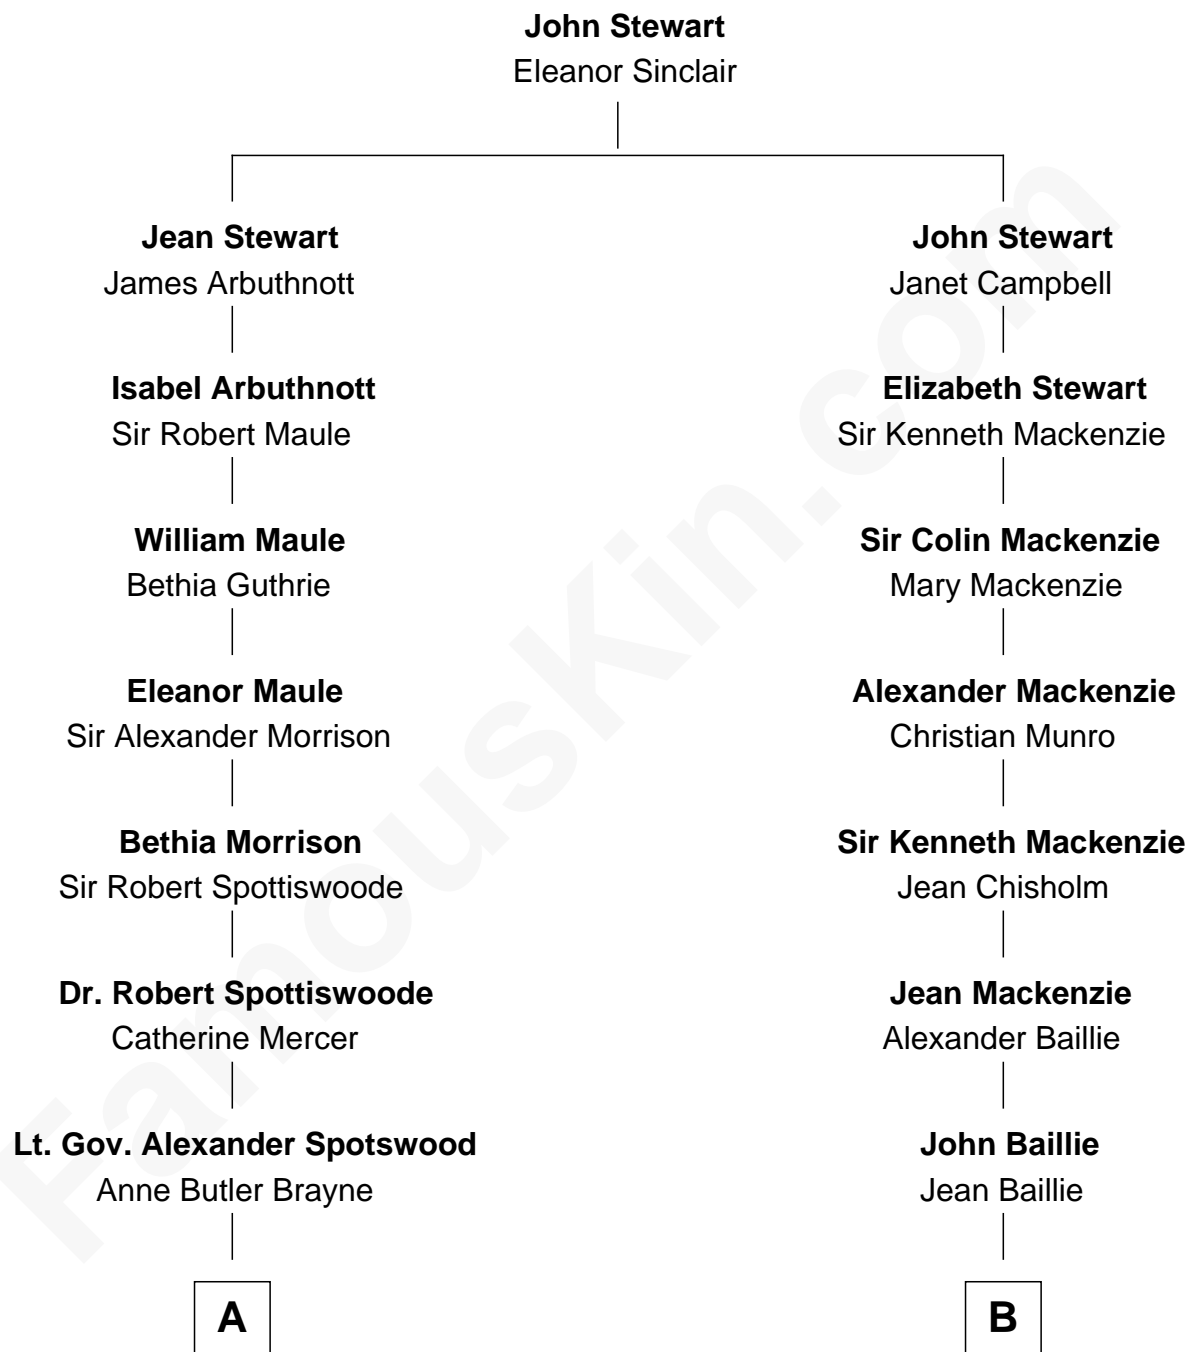

FamousKin.com

Relationship Chart of

Helen Keller

Author and Activist

11th cousin 2 times removed of

Eleanor Roosevelt

First Lady of President Franklin D. Roosevelt

A

Anne Catherine Spotswood

Col. Bernard Moore

Col. Alexander Spotswood Moore

Elizabeth Aylett

Mary Fairfax Moore

David Keller

Arthur Henley Keller

Kate Adams

First Lady of Franklin Roosevelt