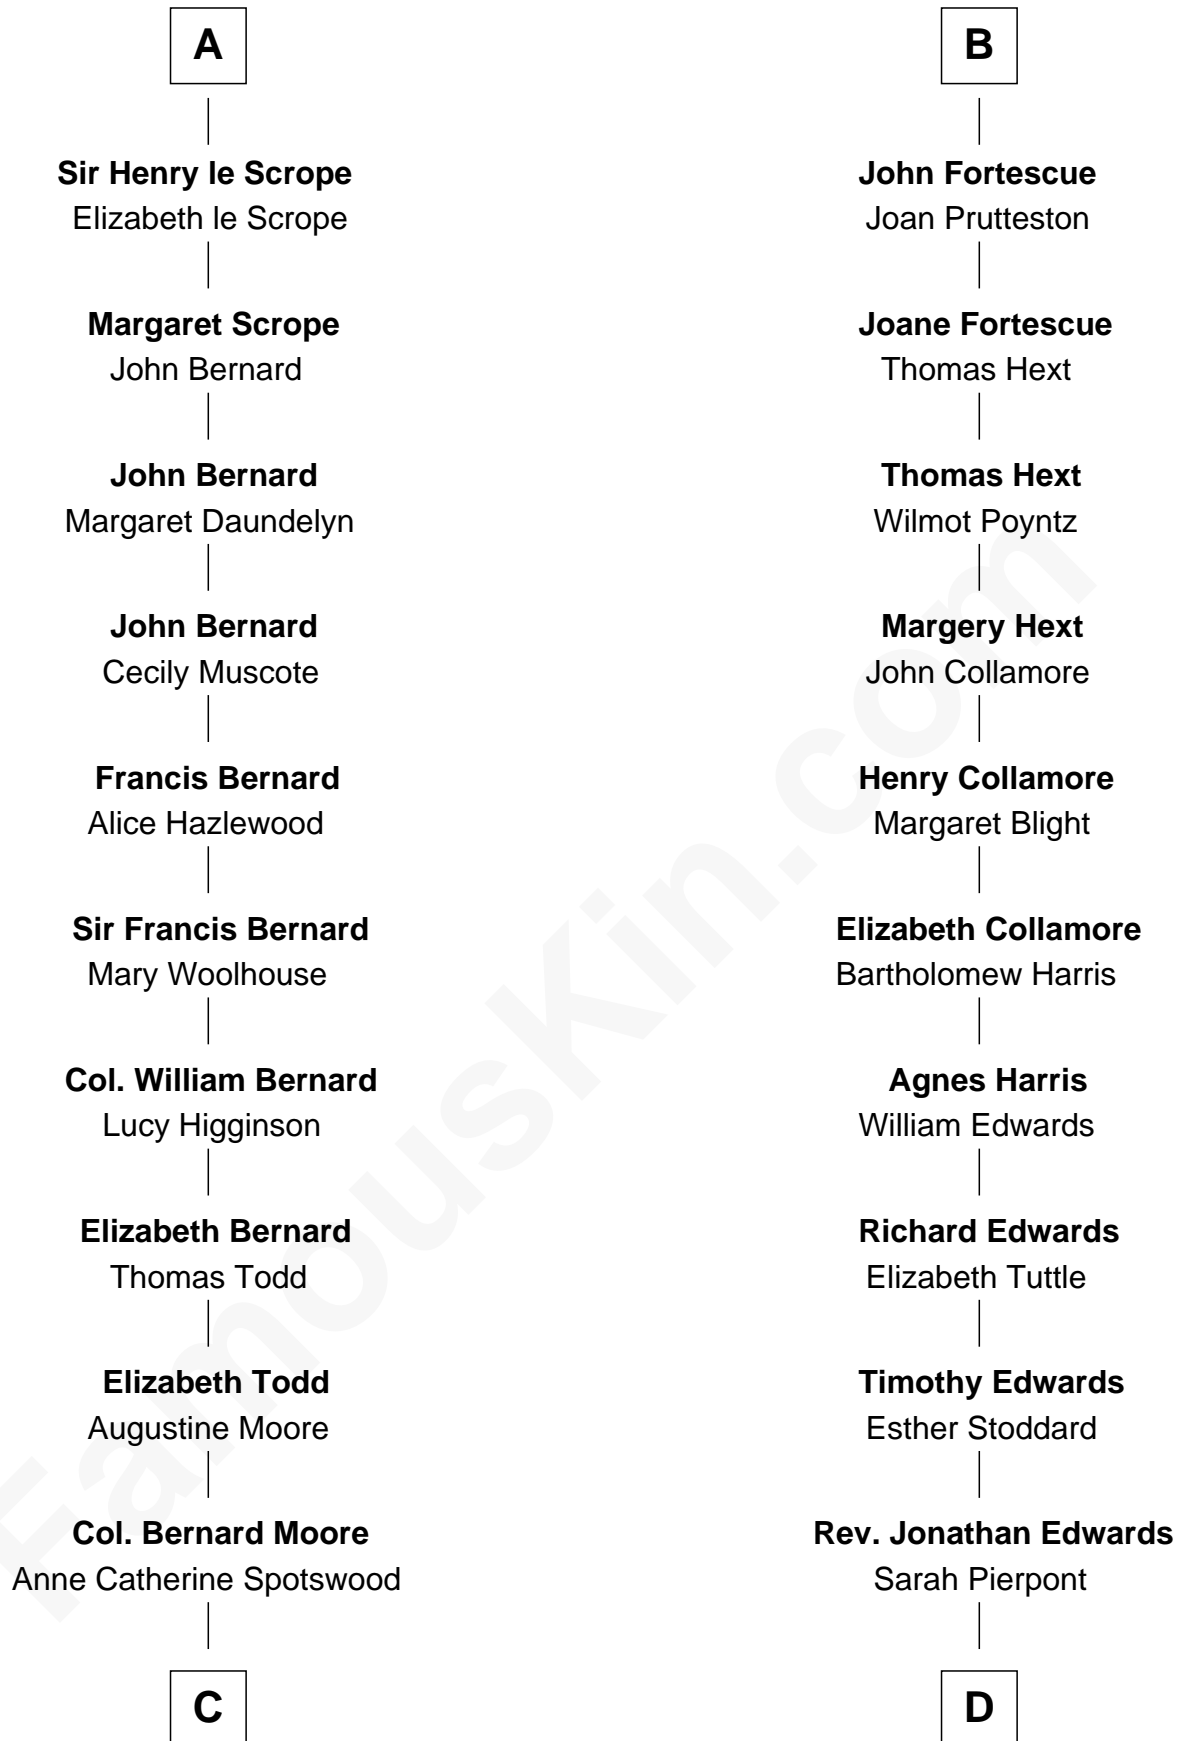

FamousKin.com Relationship Chart of

Helen Keller

Author and Activist

20th cousin 1 time removed of

Edith (Carow) Roosevelt

First Lady of President Theodore Roosevelt

Sir Geoffrey FitzPiers

Aveline de Clare

C

Col. Alexander Spotswood Moore

Elizabeth Aylett

Mary Fairfax Moore

David Keller

Arthur Henley Keller

Kate Adams

Helen Keller