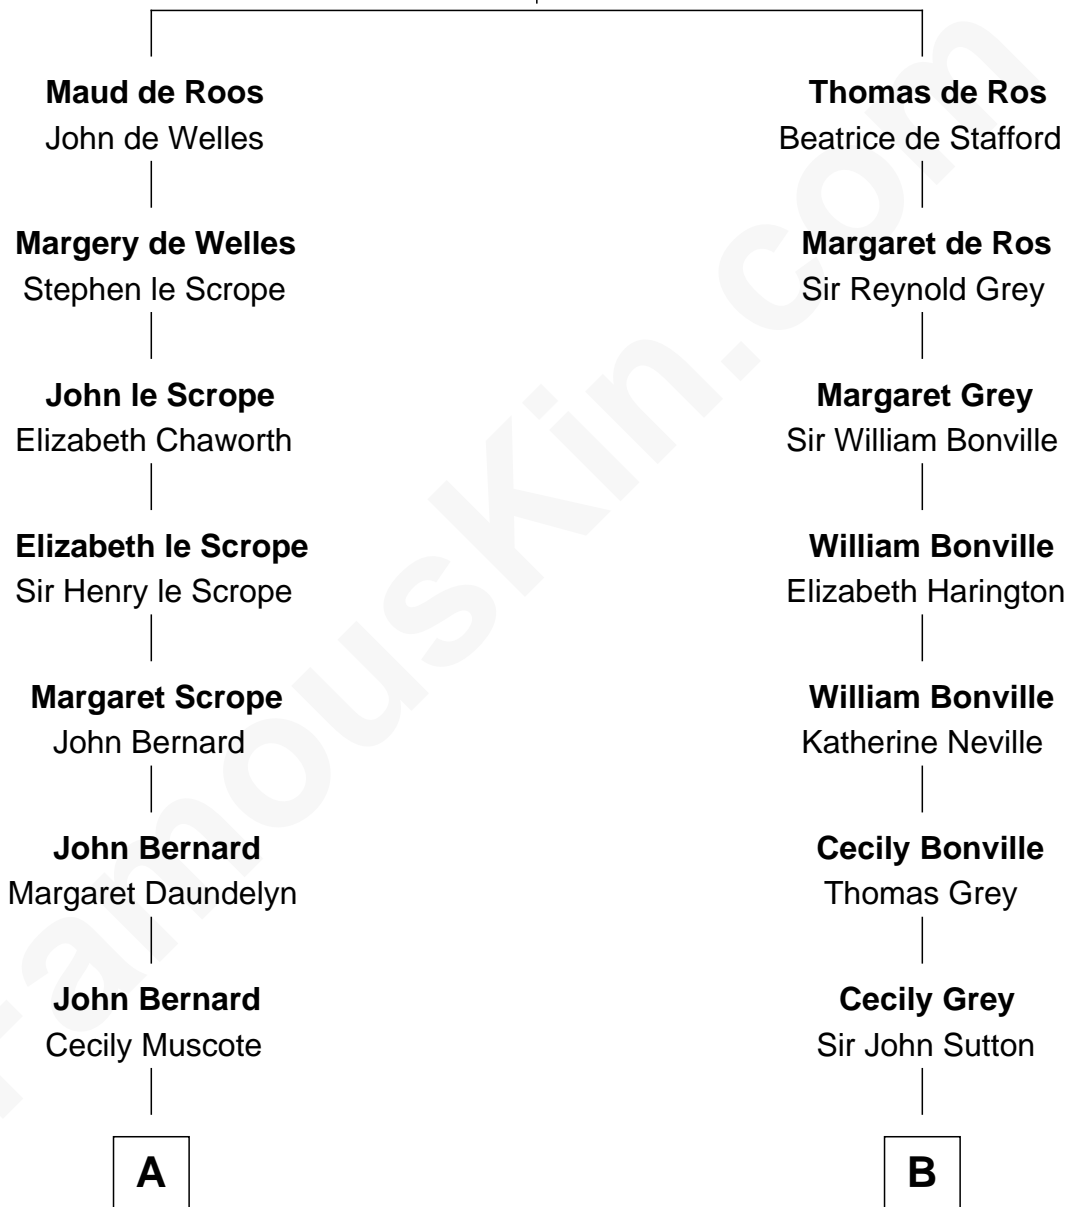

FamousKin.com Relationship Chart of

Helen Keller

Author and Activist

16th cousin 5 times removed of

James Taylor

Singer-Songwriter

Sir William de Ros
Margery de Badlesmere

C

—
Lovercia L. Hardy

Willard Knox

—
Fred Charles Knox

Ruth Elizabeth Collins

—
Ella Angelique Knox

Henry Herman Woodard

—
Gertrude Arline Woodard

Dr. Isaac Montrose Taylor

—
James Taylor

Singer-Songwriter

FamousKin.com