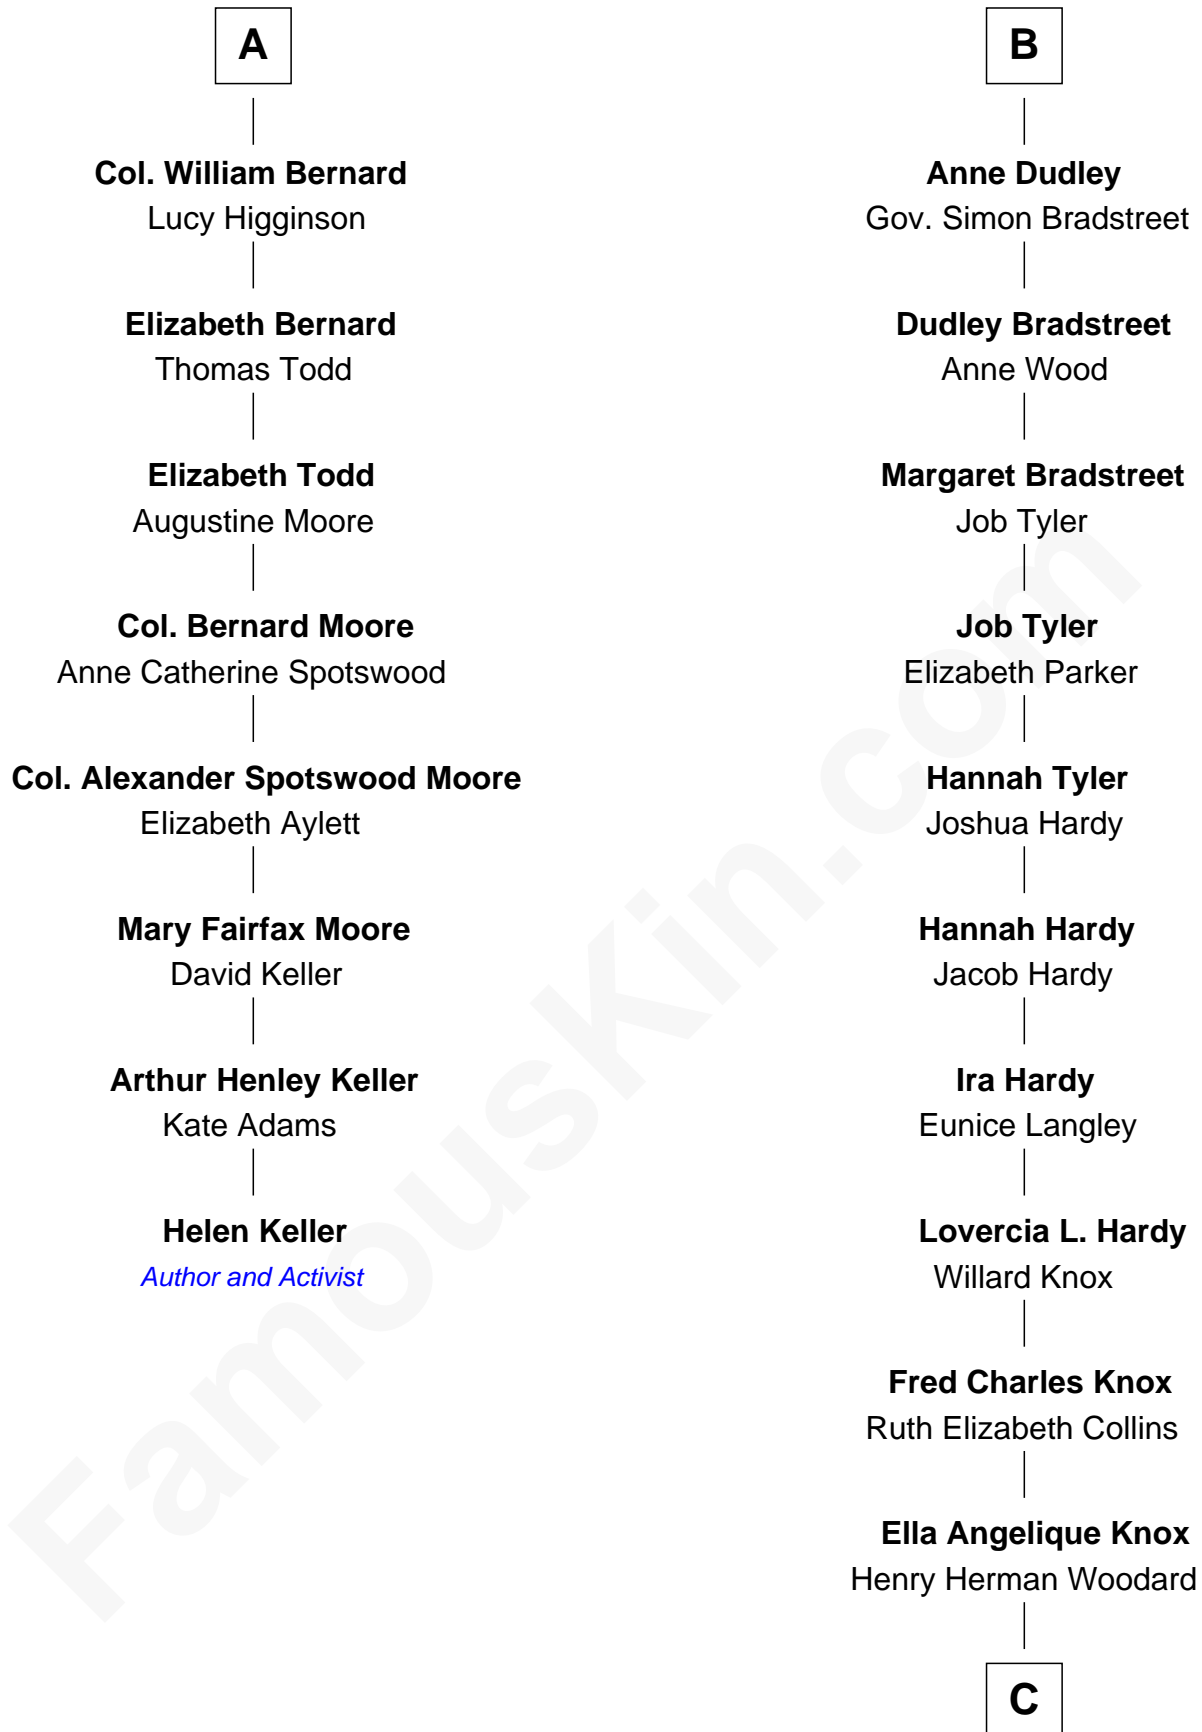

# FamousKin.com Relationship Chart of

**Helen Keller**

*Author and Activist*

14th cousin 4 times removed of

**James Taylor**

*Singer-Songwriter*

**Sir Ralph Neville**

*with wife*  
Margaret de Stafford

**Katherine Neville**

Sir Thomas Strangeways

**Joan Strangeways**

Sir William Willoughby

**Cecily Willoughby**

Sir Edward Sutton

**Sir John Sutton**

Cecily Grey

**Sir Henry Dudley**

----- Ashton

*Probable*

**Roger Dudley**

Susanna Thorne

**Gov. Thomas Dudley**

Dorothy York

**B**

**C**

**Gertrude Arline Woodard**  
Dr. Isaac Montrose Taylor

**James Taylor**  
*Singer-Songwriter*

FamousKin.com