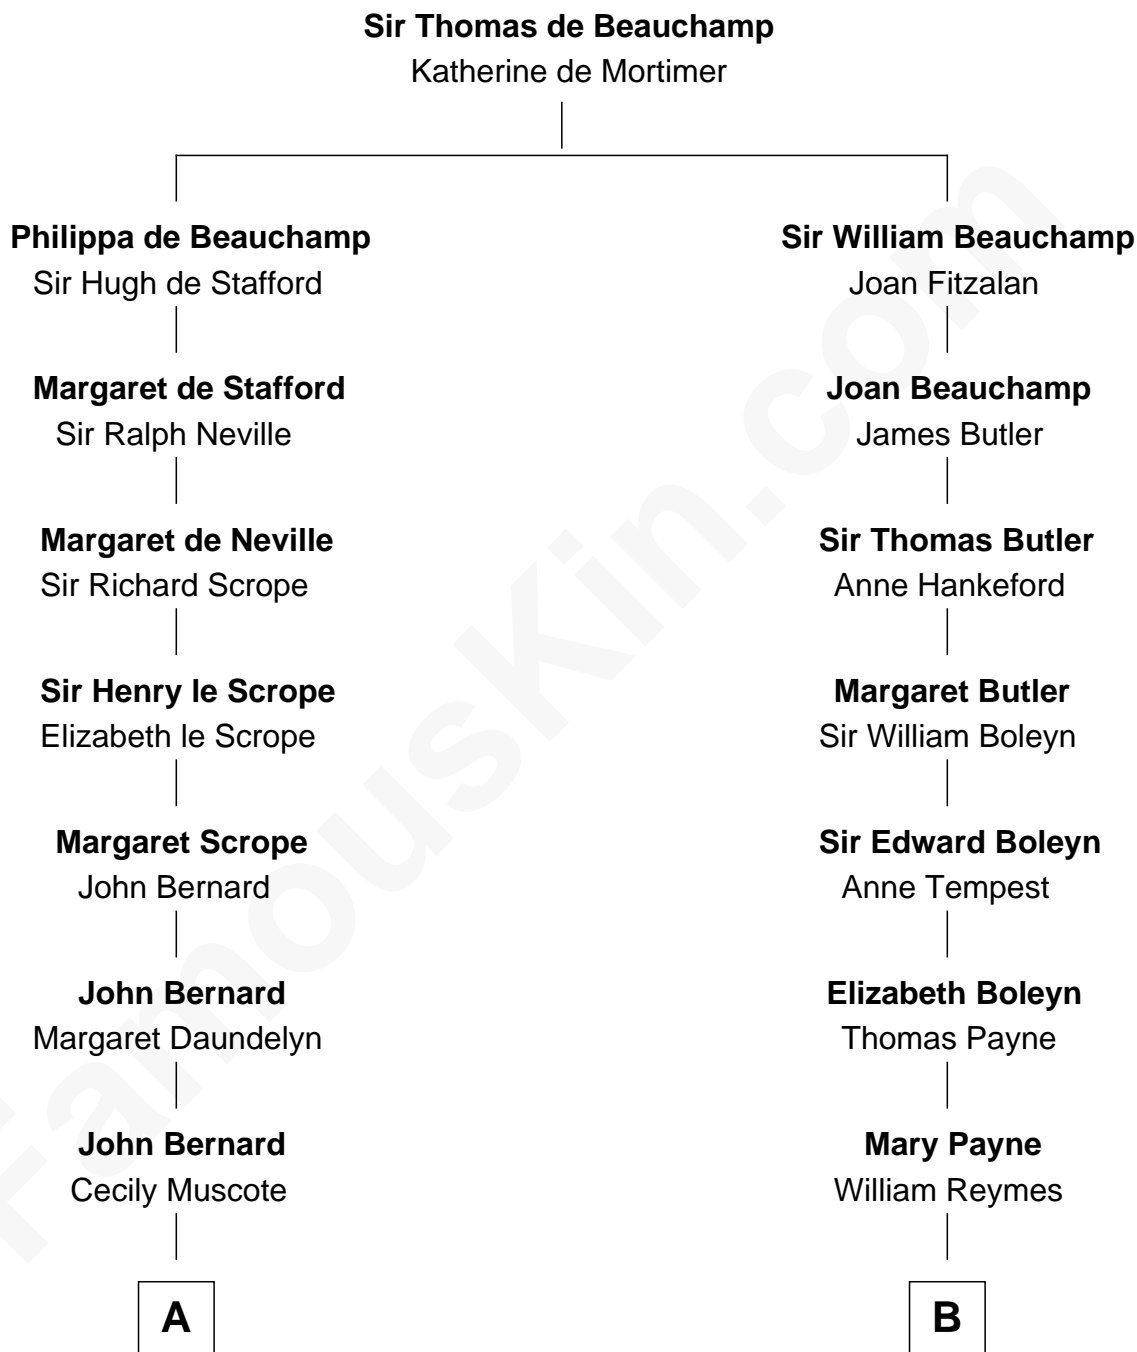

FamousKin.com

Relationship Chart of

Helen Keller

Author and Activist

16th cousin 3 times removed of

Bill Weld
68th Governor of Massachusetts

C

Cornelia DuBois Floyd
John Treadwell Nichols

Mary Blake Nichols
David Weld

Bill Weld

68th Governor of Massachusetts

FamousKin.com