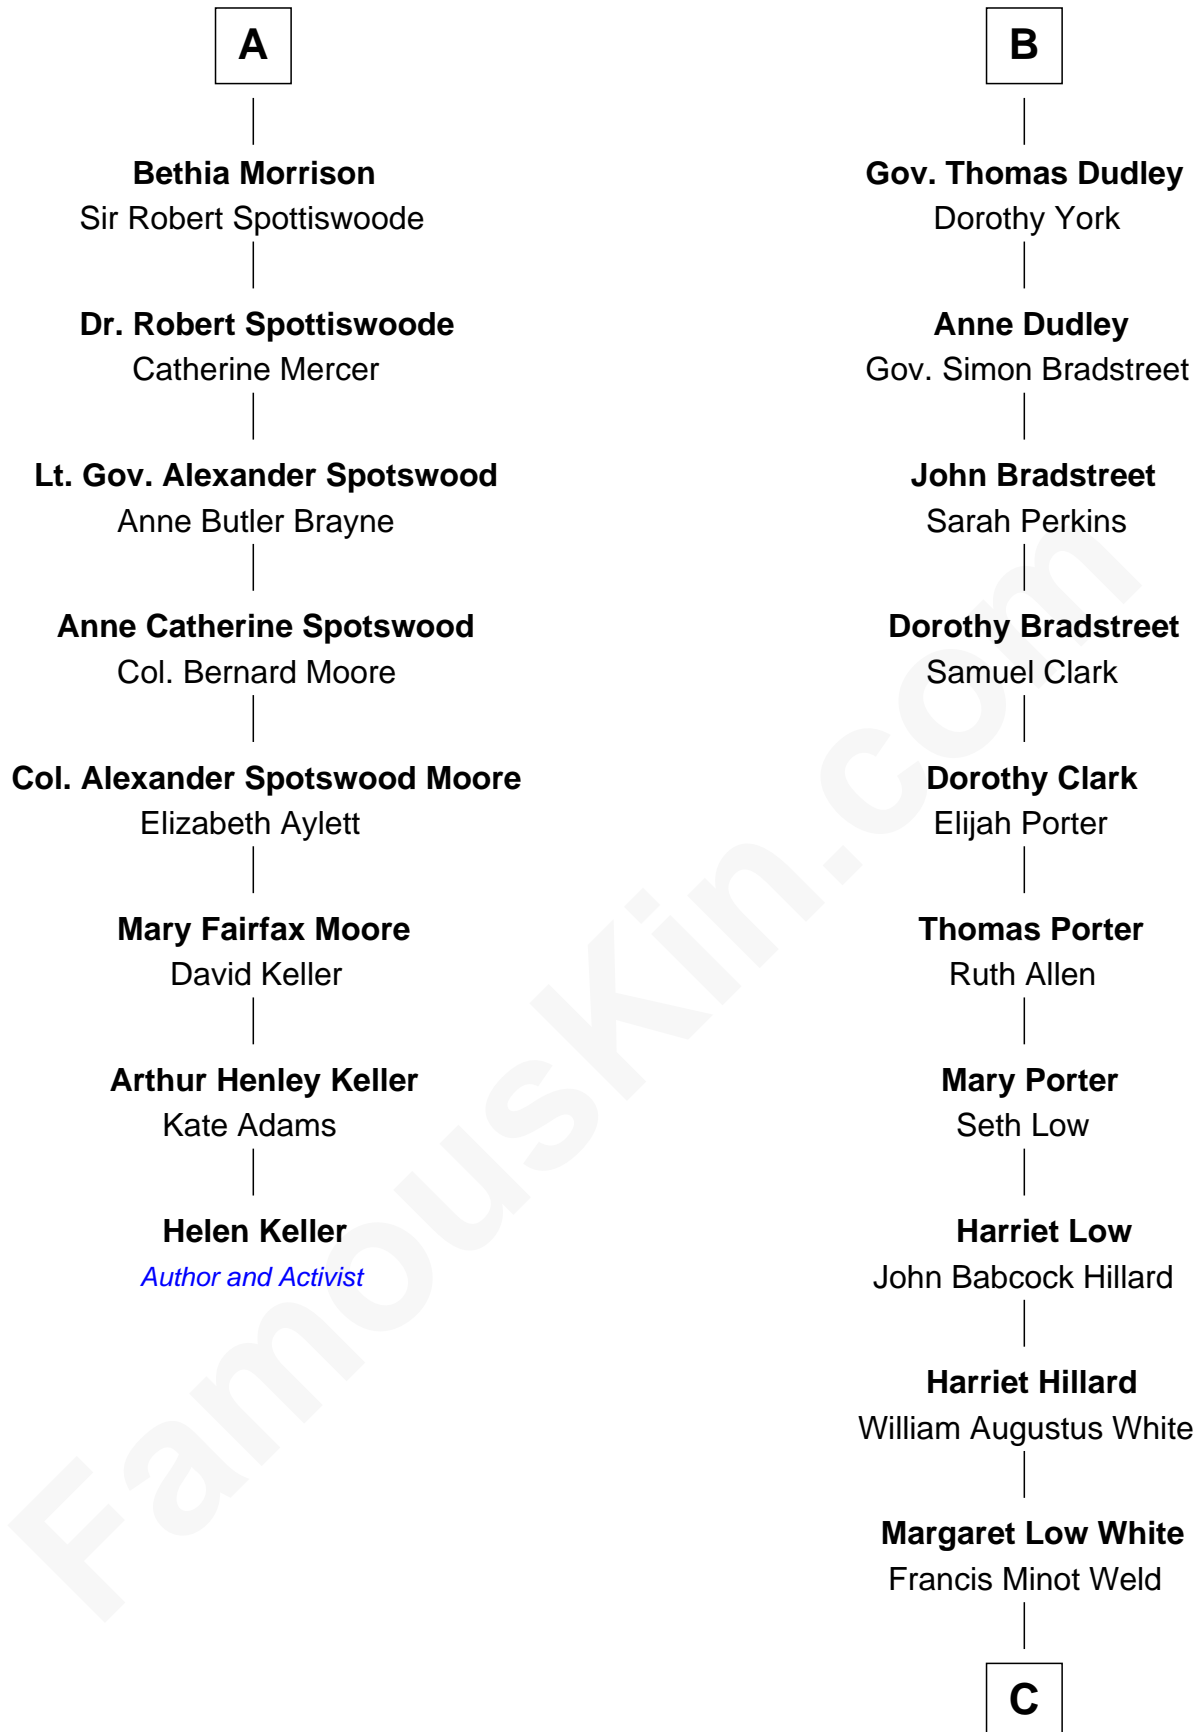

FamousKin.com Relationship Chart of

Helen Keller

Author and Activist

14th cousin 4 times removed of

Bill Weld

68th Governor of Massachusetts

Sir Thomas de Holand

Alice Fitzalan

Cecily Grey

Sir Henry Dudley

----- Ashton

Probable

Roger Dudley

Susanna Thorne

B

C