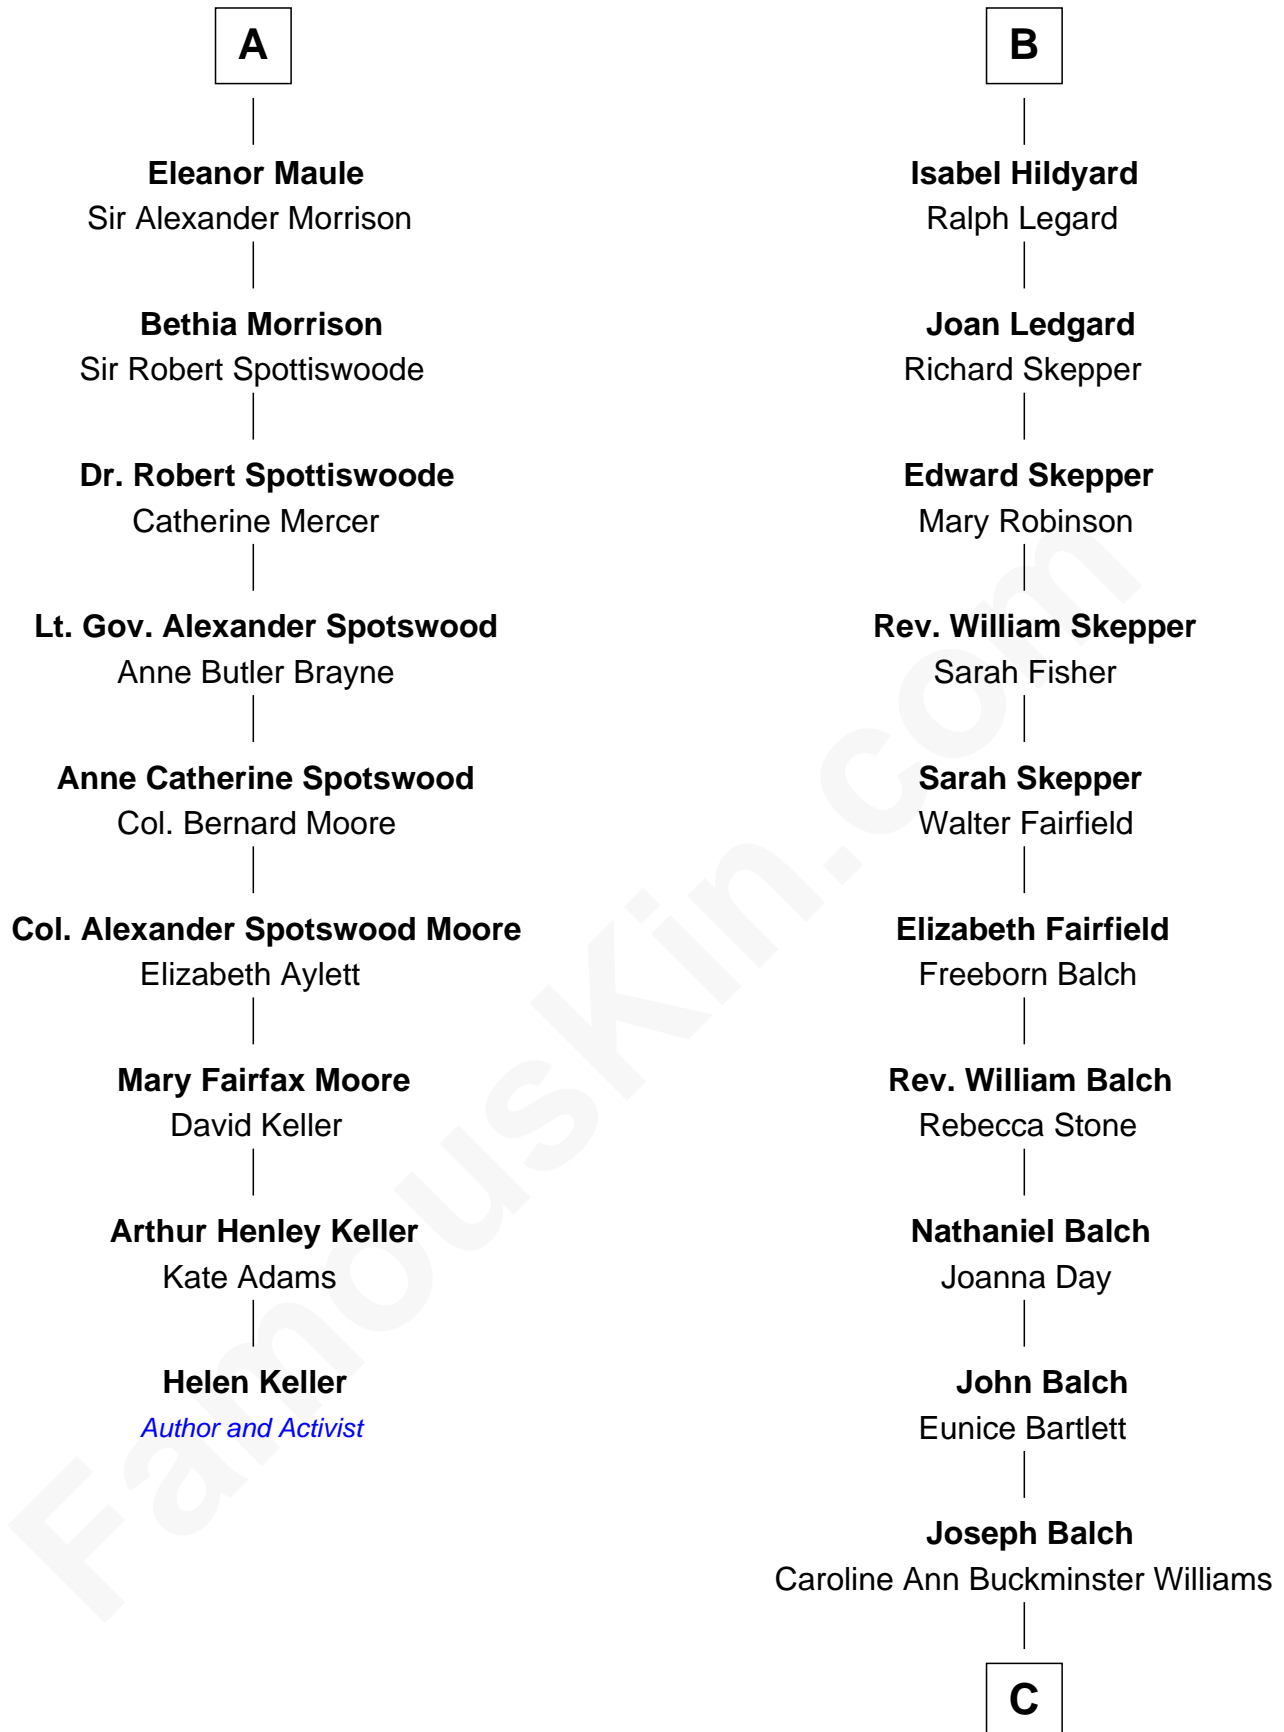

FamousKin.com Relationship Chart of

Helen Keller

Author and Activist

15th cousin 6 times removed of

Tuesday Weld

TV and Movie Actress

Edward III, King of England

Philippa of Hainault

C

—
Sarah Bartlett Balch

Stephen Minot Weld

—
Stephen Minot Weld

Eloise Rodman

—
Edward Motley Weld

Sarah Lothrop King

—
Lothrop Motley Weld

Yosene Balfour Ker

—
Tuesday Weld

TV and Movie Actress

FamousKin.com