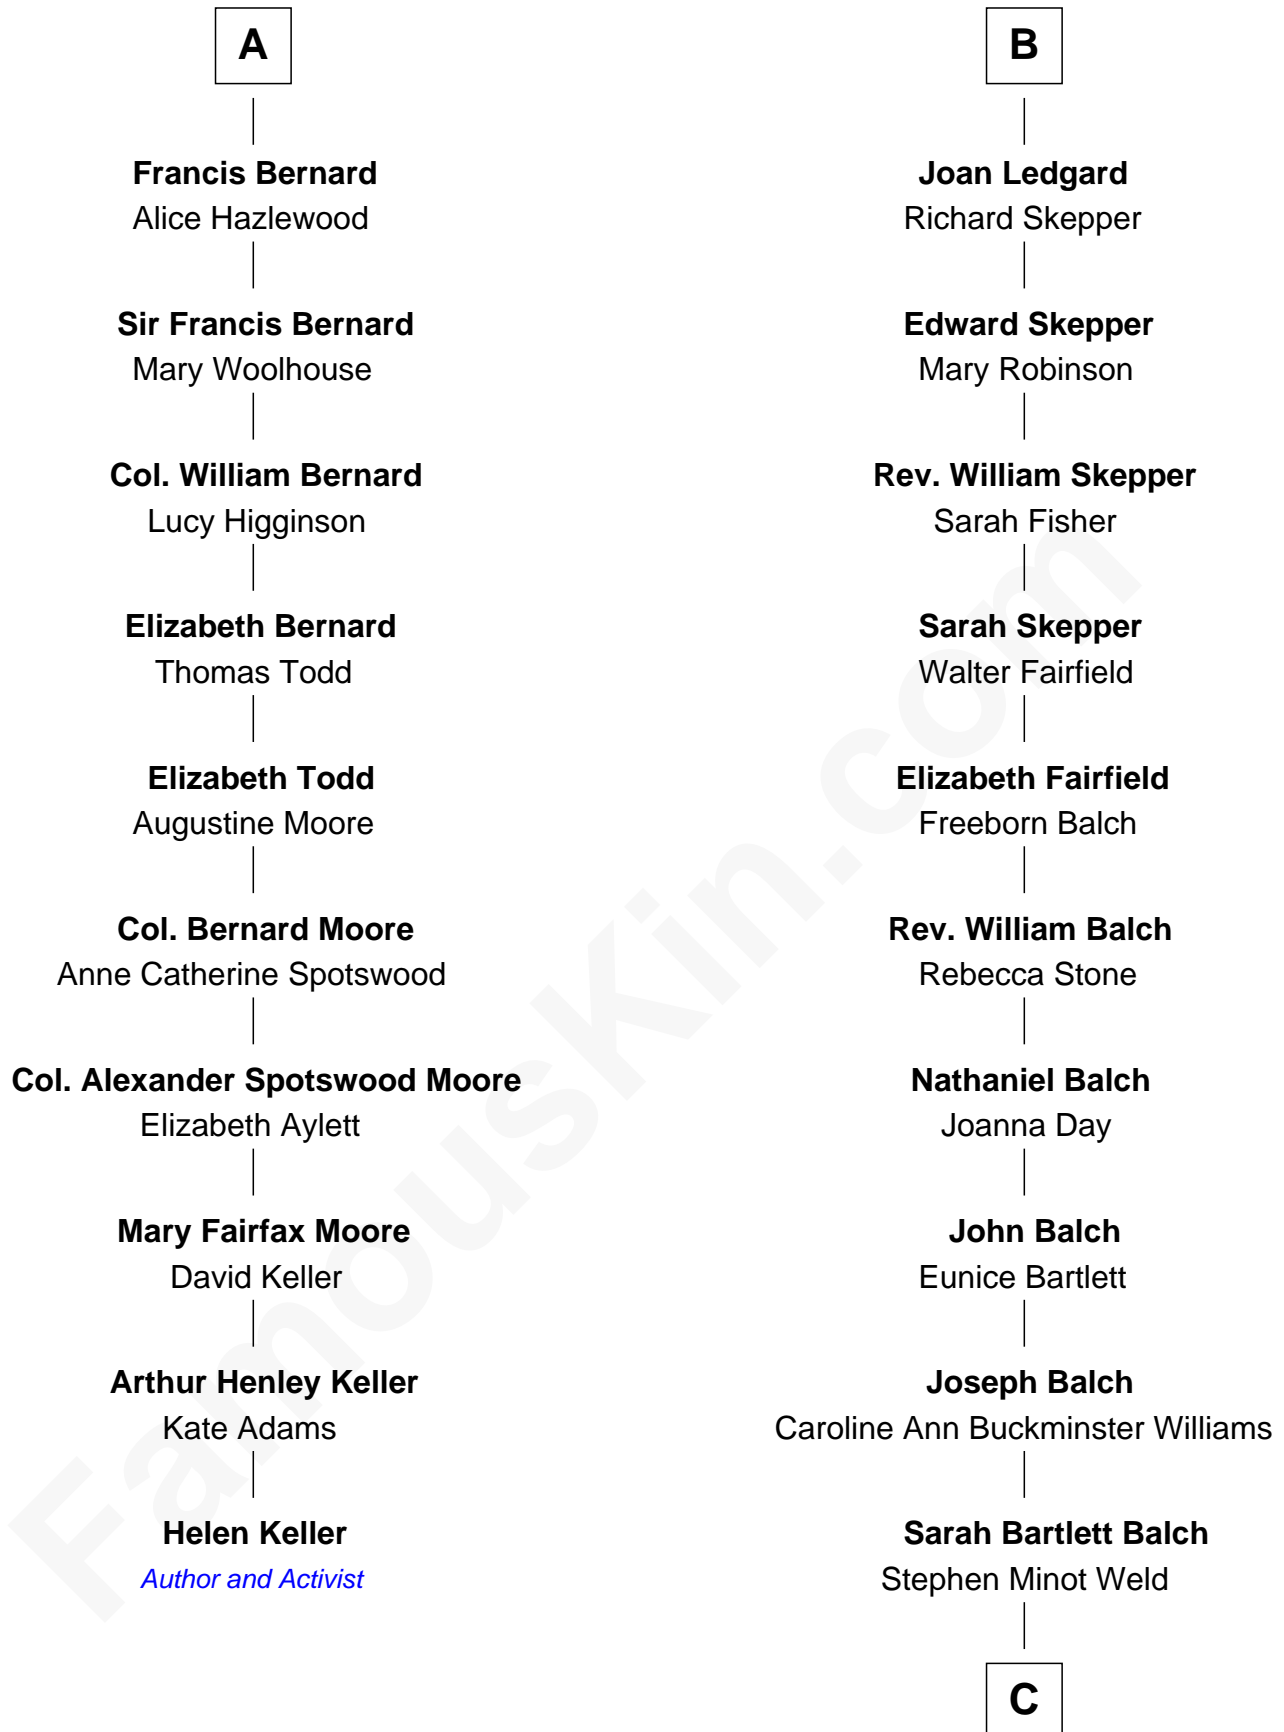

# FamousKin.com Relationship Chart of

**Helen Keller**

*Author and Activist*

16th cousin 4 times removed of

**Tuesday Weld**

*TV and Movie Actress*

**Sir Ralph de Neville**

Alice de Audley

Sir Henry Percy

**Sir Henry Percy**

Elizabeth Mortimer

**Elizabeth Percy**

Sir John Clifford

**Mary Clifford**

Sir Philip Wentworth

**Elizabeth Wentworth**

Sir Martin de la See

**Joan de la See**

Sir Piers Hildyard

**Isabel Hildyard**

Ralph Legard

**B**

**C**

Stephen Minot Weld

Eloise Rodman

Edward Motley Weld

Sarah Lothrop King

Lothrop Motley Weld

Yosene Balfour Ker

**Tuesday Weld**

*TV and Movie Actress*

FamousKin.com