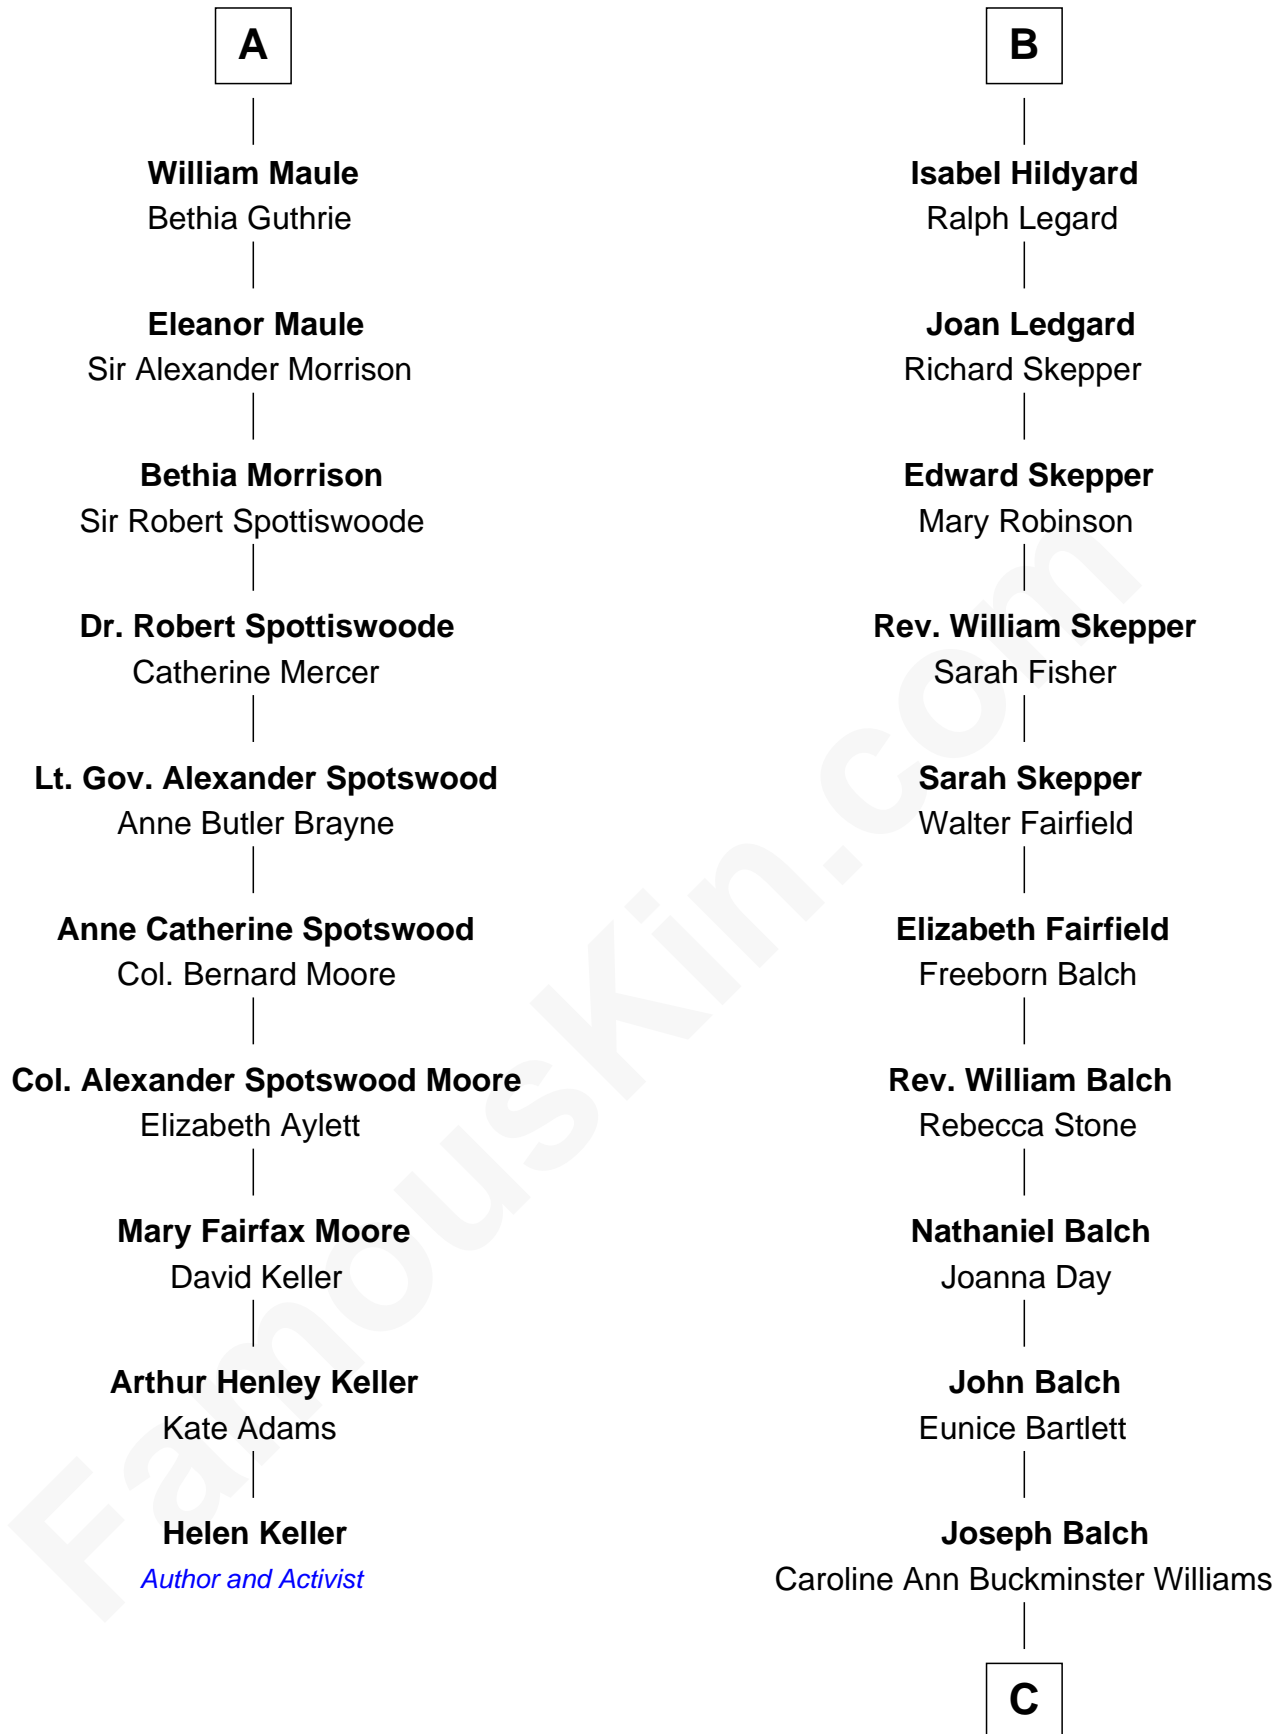

# FamousKin.com Relationship Chart of

**Helen Keller**

*Author and Activist*

16th cousin 5 times removed of

**Tuesday Weld**

*TV and Movie Actress*

**Henry Plantagenet**

Maud de Chaworth

**John Stewart**

Eleanor Sinclair

**Jean Stewart**

James Arbuthnott

**Isabel Arbuthnott**

Sir Robert Maule

**A**

**Mary Plantagenet**

Sir Philip Wentworth

**Elizabeth Wentworth**

Sir Martin de la See

**Joan de la See**

Sir Piers Hildyard

**B**

**C**

—  
**Sarah Bartlett Balch**

Stephen Minot Weld

—  
**Stephen Minot Weld**

Eloise Rodman

—  
**Edward Motley Weld**

Sarah Lothrop King

—  
**Lothrop Motley Weld**

Yosene Balfour Ker

—  
**Tuesday Weld**