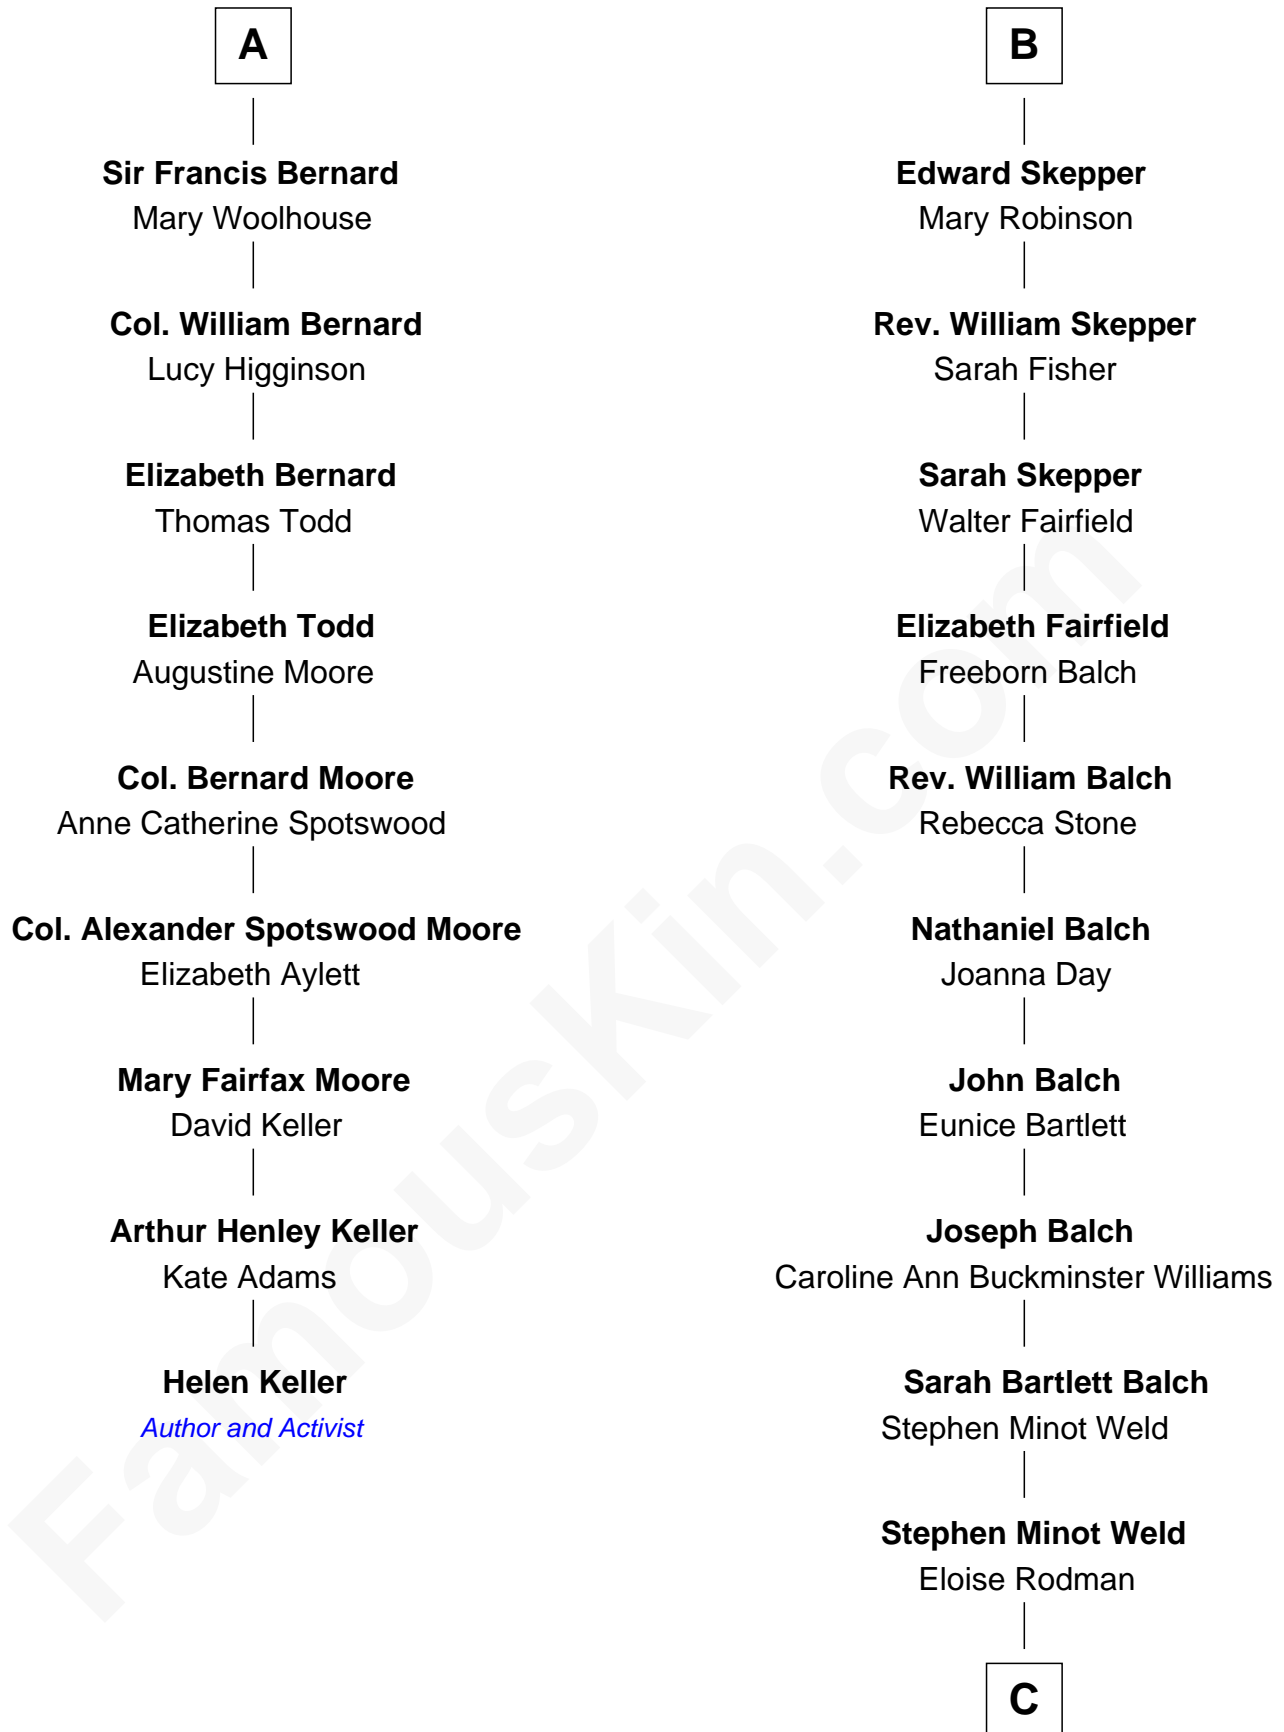

FamousKin.com Relationship Chart of

Helen Keller

Author and Activist

15th cousin 4 times removed of

Tuesday Weld

TV and Movie Actress

Sir Hugh de Stafford
Philippa de Beauchamp

Margaret de Stafford

Isabel de la Pole

Thomas Morley

Anne Morley

Sir John Hastings

Elizabeth Hastings

Sir Robert Hildyard

Sir Piers Hildyard

Joan de la See

Isabel Hildyard

Ralph Legard

Joan Ledgard

Richard Skepper

B

C

Edward Motley Weld
Sarah Lothrop King

Lothrop Motley Weld
Yosene Balfour Ker