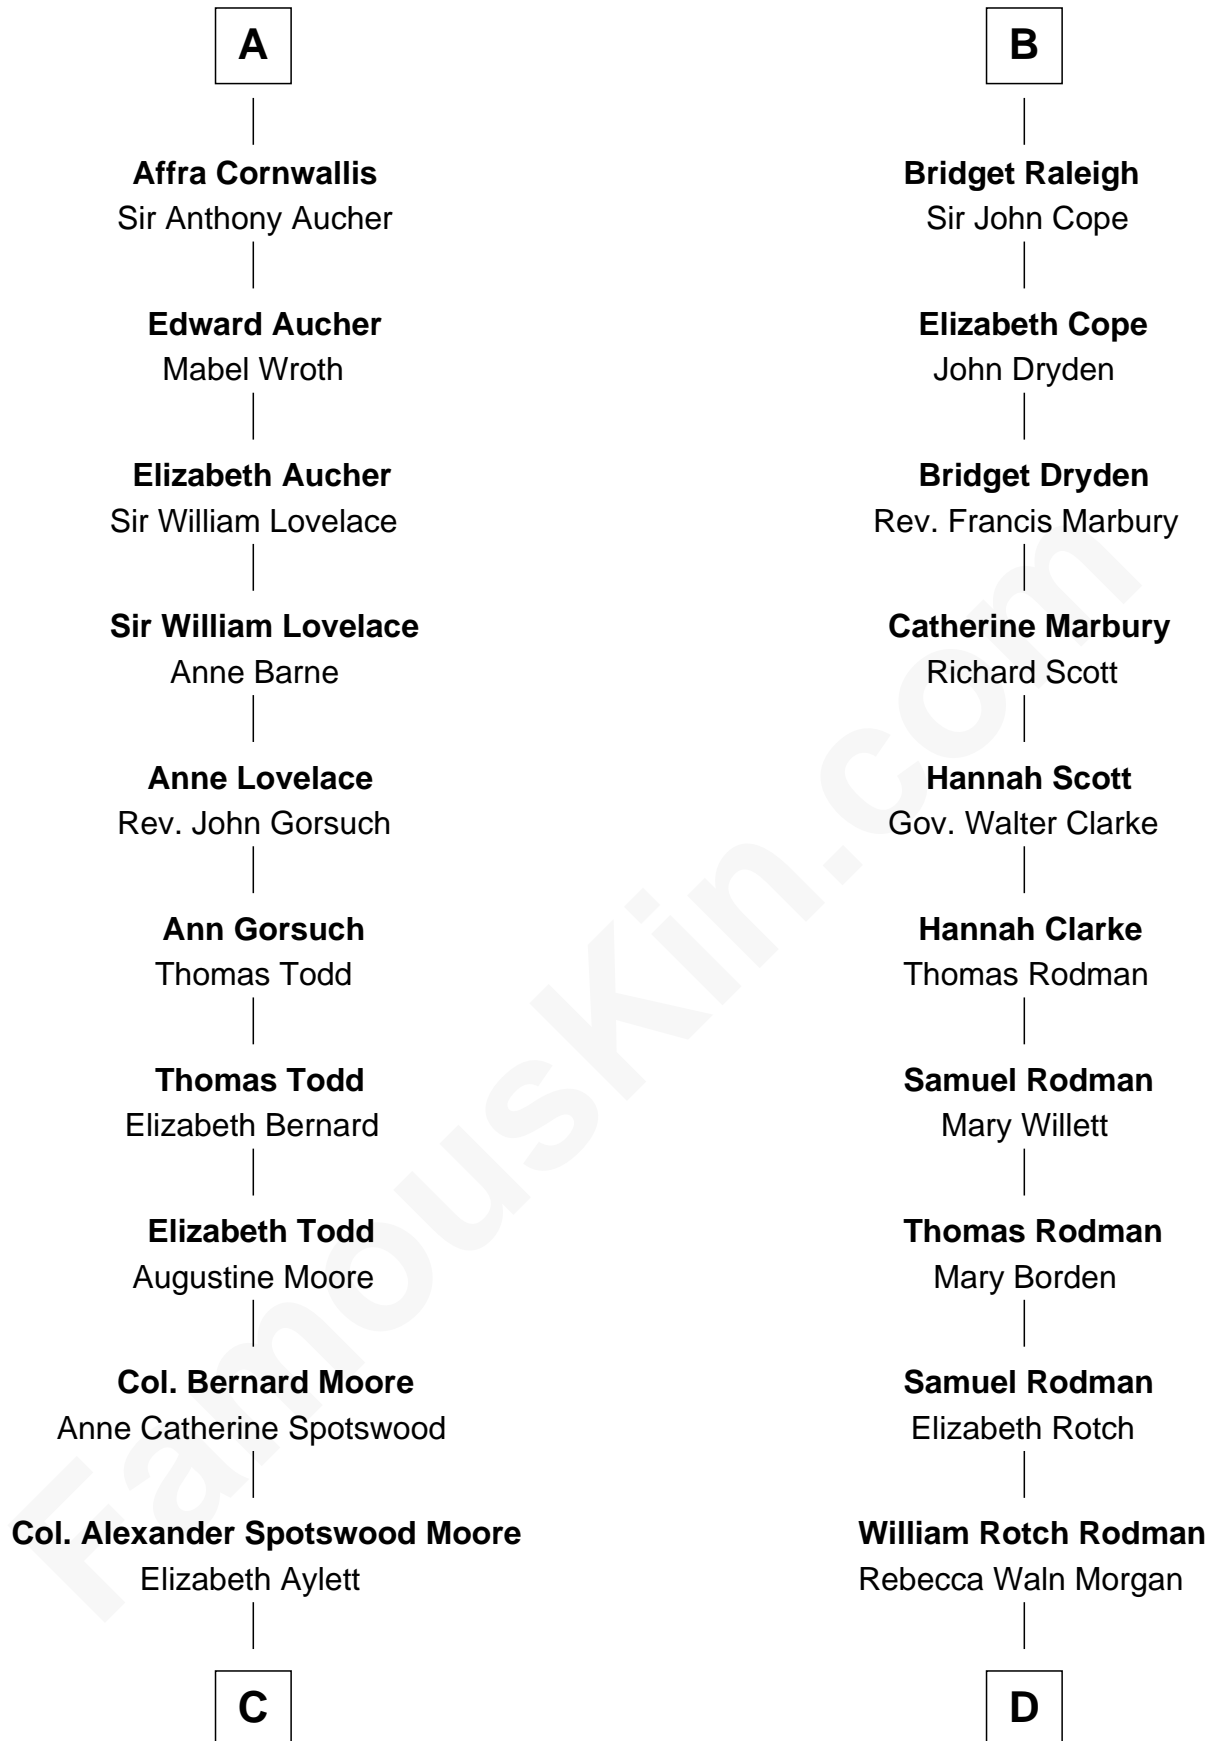

FamousKin.com Relationship Chart of

Helen Keller

Author and Activist

19th cousin 2 times removed of

Tuesday Weld

TV and Movie Actress

Hugh le Despencer

Eleanor de Clare

William Raleigh

Sir Edward Raleigh

Margaret Verney

Sir Edward Raleigh

Anne Chamberlayne

B

C

Mary Fairfax Moore

David Keller

Arthur Henley Keller

Kate Adams

Helen Keller

Author and Activist

D

Alfred Rodman

Anna Lothrop Motley