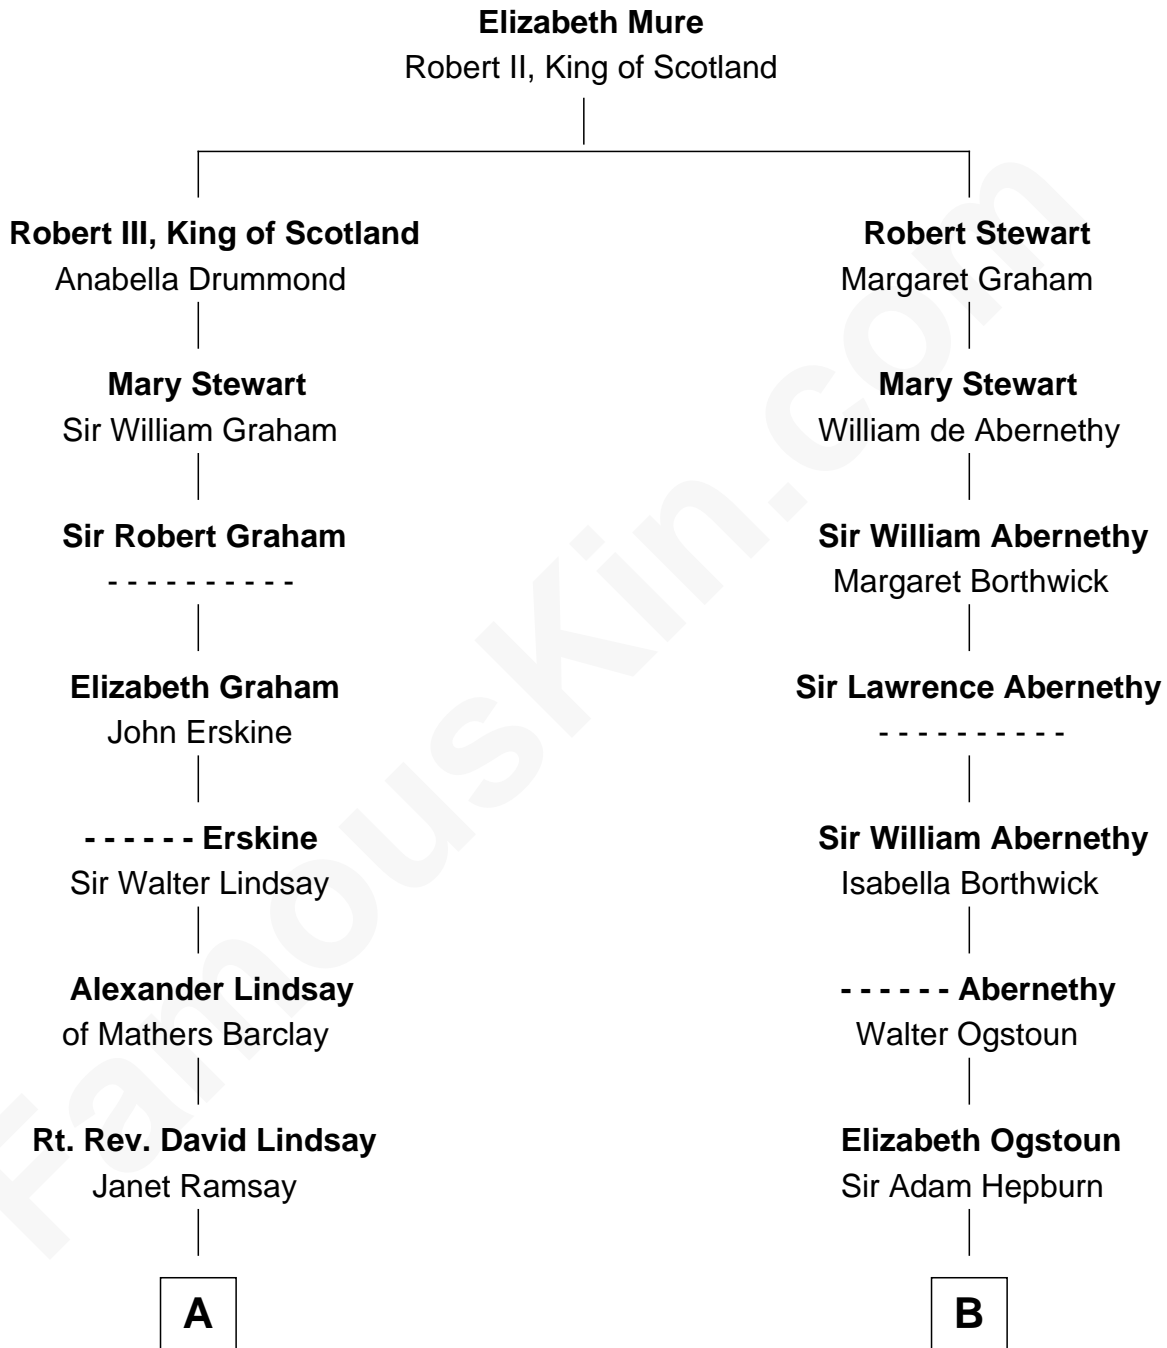

# FamousKin.com Relationship Chart of

**Helen Keller**

*Author and Activist*

14th cousin 1 time removed of

**Philip Livingston**

*Signer of the Declaration of Independence*

**A**

**Rachel Lindsay**  
Rt. Rev. John Spottiswoode

**Sir Robert Spottiswoode**  
Bethia Morrison

**Dr. Robert Spottiswoode**  
Catherine Mercer

**Lt. Gov. Alexander Spotswood**  
Anne Butler Brayne

**Anne Catherine Spotswood**  
Col. Bernard Moore

**Col. Alexander Spotswood Moore**  
Elizabeth Aylett

**Mary Fairfax Moore**  
David Keller

**Arthur Henley Keller**  
Kate Adams

**Helen Keller**  
*Author and Activist*

**B**

**Elizabeth Hepburn**  
Alexander Livingston

**Thomas Livingston**  
Agnes Menteith