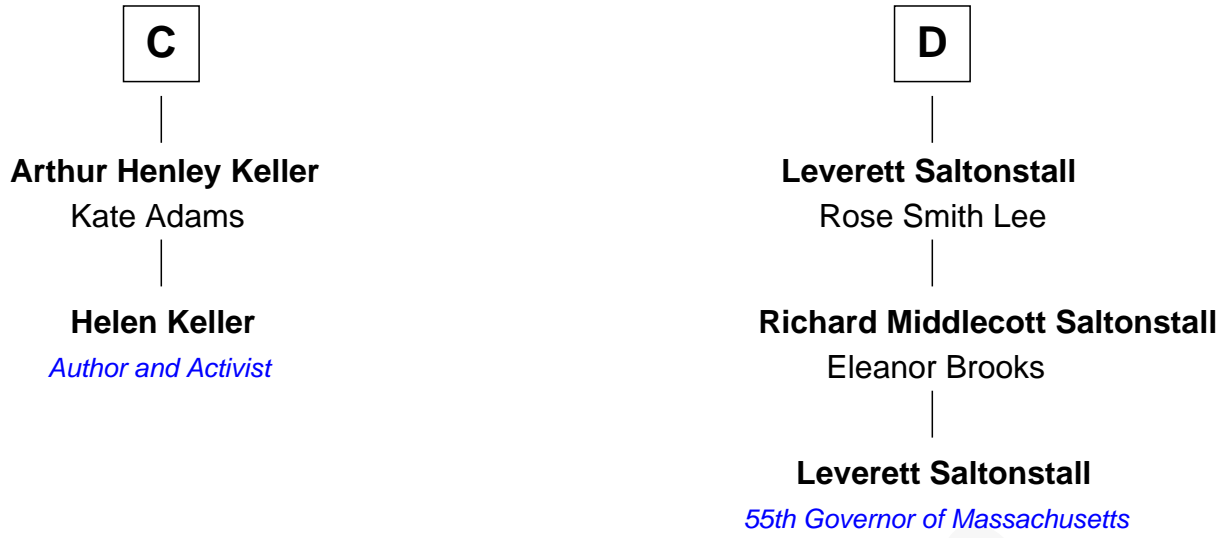

# FamousKin.com Relationship Chart of

**Helen Keller**

*Author and Activist*

18th cousin 1 time removed of

**Leverett Saltonstall**

*55th Governor of Massachusetts*

**William de Montagu**  
Katherine de Grandison

**Sir William Cornwallis**  
Elizabeth Stanford

**Affra Cornwallis**  
Sir Anthony Aucher

**A**

**Philippa de Montagu**  
Sir Roger de Mortimer

**Edmund Mortimer**  
Philippa Plantagenet

**Elizabeth Mortimer**  
Sir Henry Percy

**Sir Henry Percy**  
Eleanor Neville

**Sir Henry Percy**  
Eleanor Poynings

**Margaret Percy**  
Sir William Gascoigne

**Dorothy Gascoigne**  
Sir Ninian Markenfield

**B**

FamousKin.com