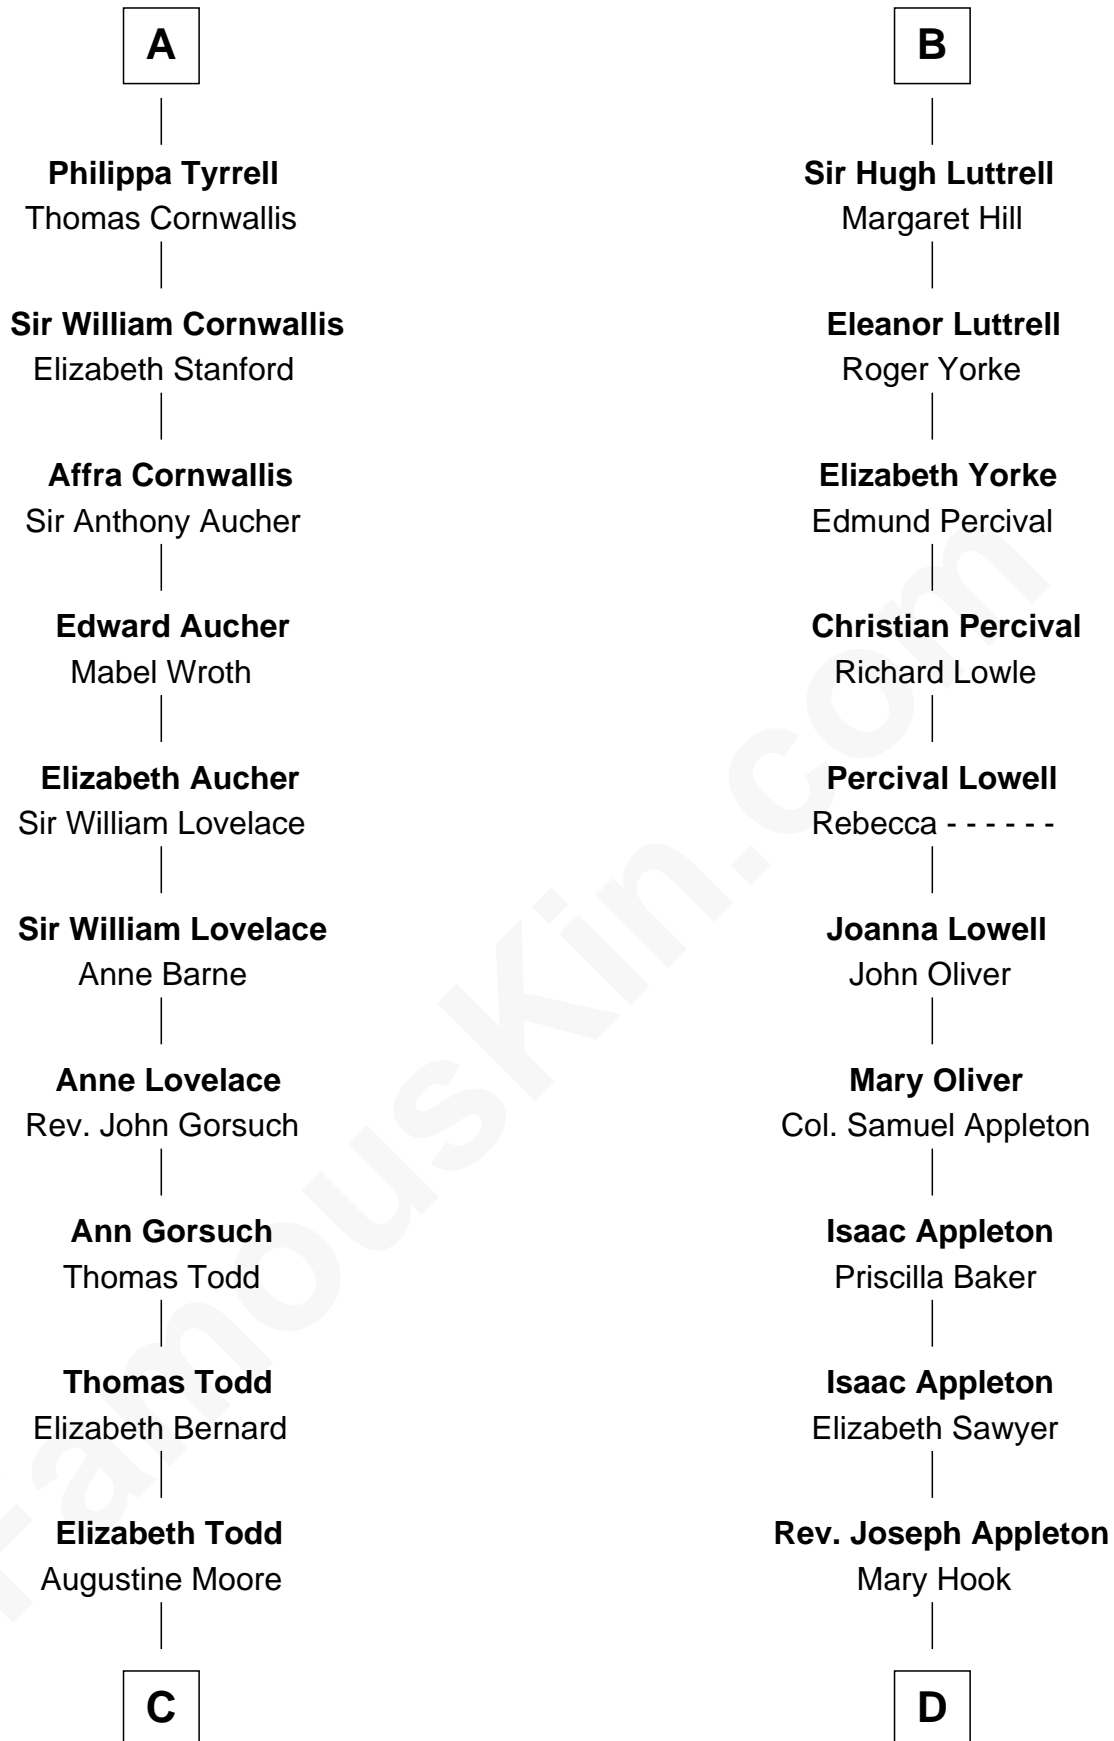

FamousKin.com Relationship Chart of

Helen Keller

Author and Activist

21st cousin of

Leverett Saltonstall

55th Governor of Massachusetts

Sir Hugh le Despencer

Aveline Basset

Catherine de Beaumont

Sir John Luttrell

Margaret Touchet

Sir James Luttrell

Elizabeth Courtenay

B

C

Col. Bernard Moore
Anne Catherine Spotswood

Col. Alexander Spotswood Moore
Elizabeth Aylett

Mary Fairfax Moore
David Keller

Arthur Henley Keller
Kate Adams

Helen Keller
Author and Activist

D

William Appleton
Mary Ann Cutler

Sarah Elizabeth Appleton
Amos Adams Lawrence