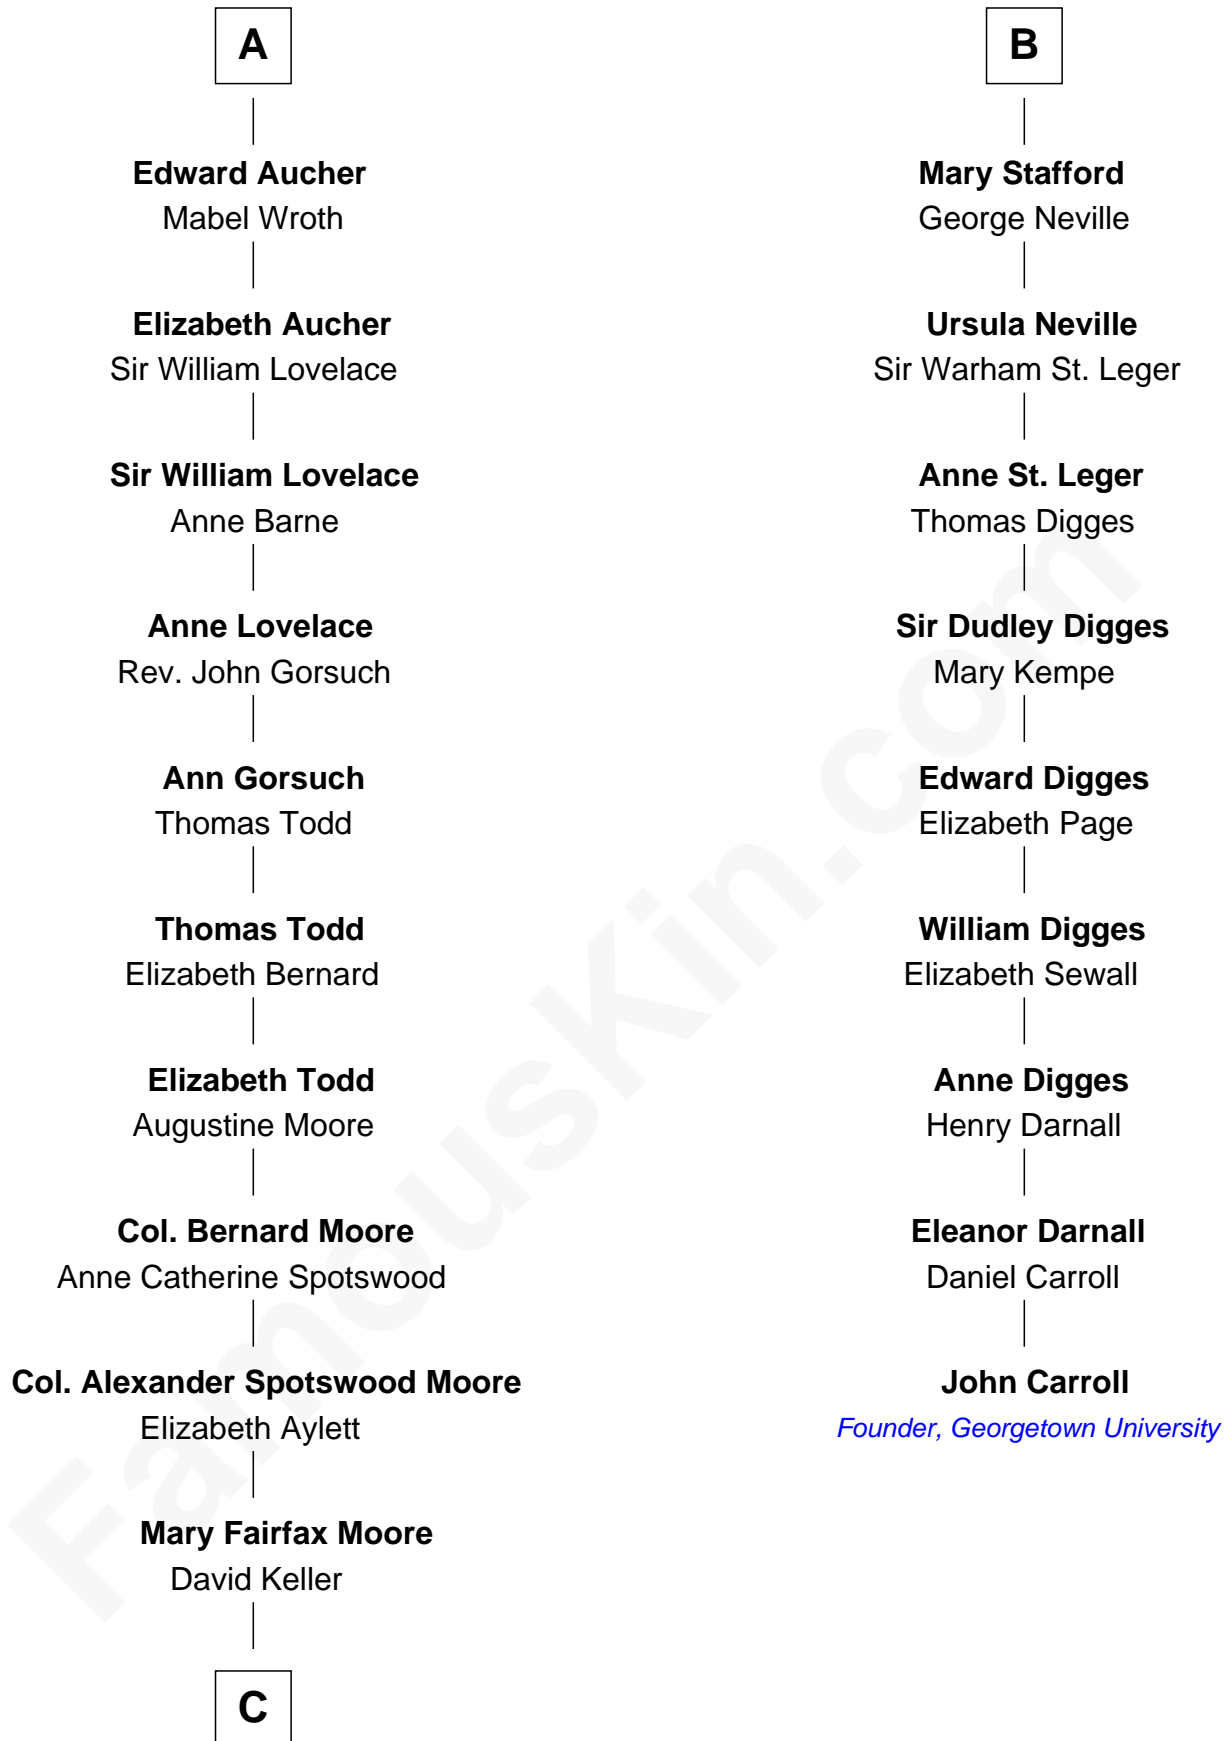

FamousKin.com Relationship Chart of

Helen Keller

Author and Activist

15th cousin 3 times removed of

John Carroll

Founder of Georgetown University

William de Montagu
Katherine de Grandison

Sibyl de Montagu
Sir Edmund Fitzalan

Philippe Fitzalan
Sir Richard Sergeaux

Philippa Sergeaux
Sir Robert Pashley

Anne Pashley
Edward Tyrrell

Philippa Tyrrell
Thomas Cornwallis

Sir William Cornwallis
Elizabeth Stanford

Affra Cornwallis
Sir Anthony Aucher

A

Philippa de Montagu
Sir Roger de Mortimer

Edmund Mortimer
Philippa Plantagenet

Elizabeth Mortimer
Sir Henry Percy

Sir Henry Percy
Eleanor Neville

Sir Henry Percy
Eleanor Poynings

Henry Percy
Maud Herbert

Eleanor Percy
Edward Stafford

B

C

—
Arthur Henley Keller

Kate Adams

—
Helen Keller

Author and Activist

FamousKin.com