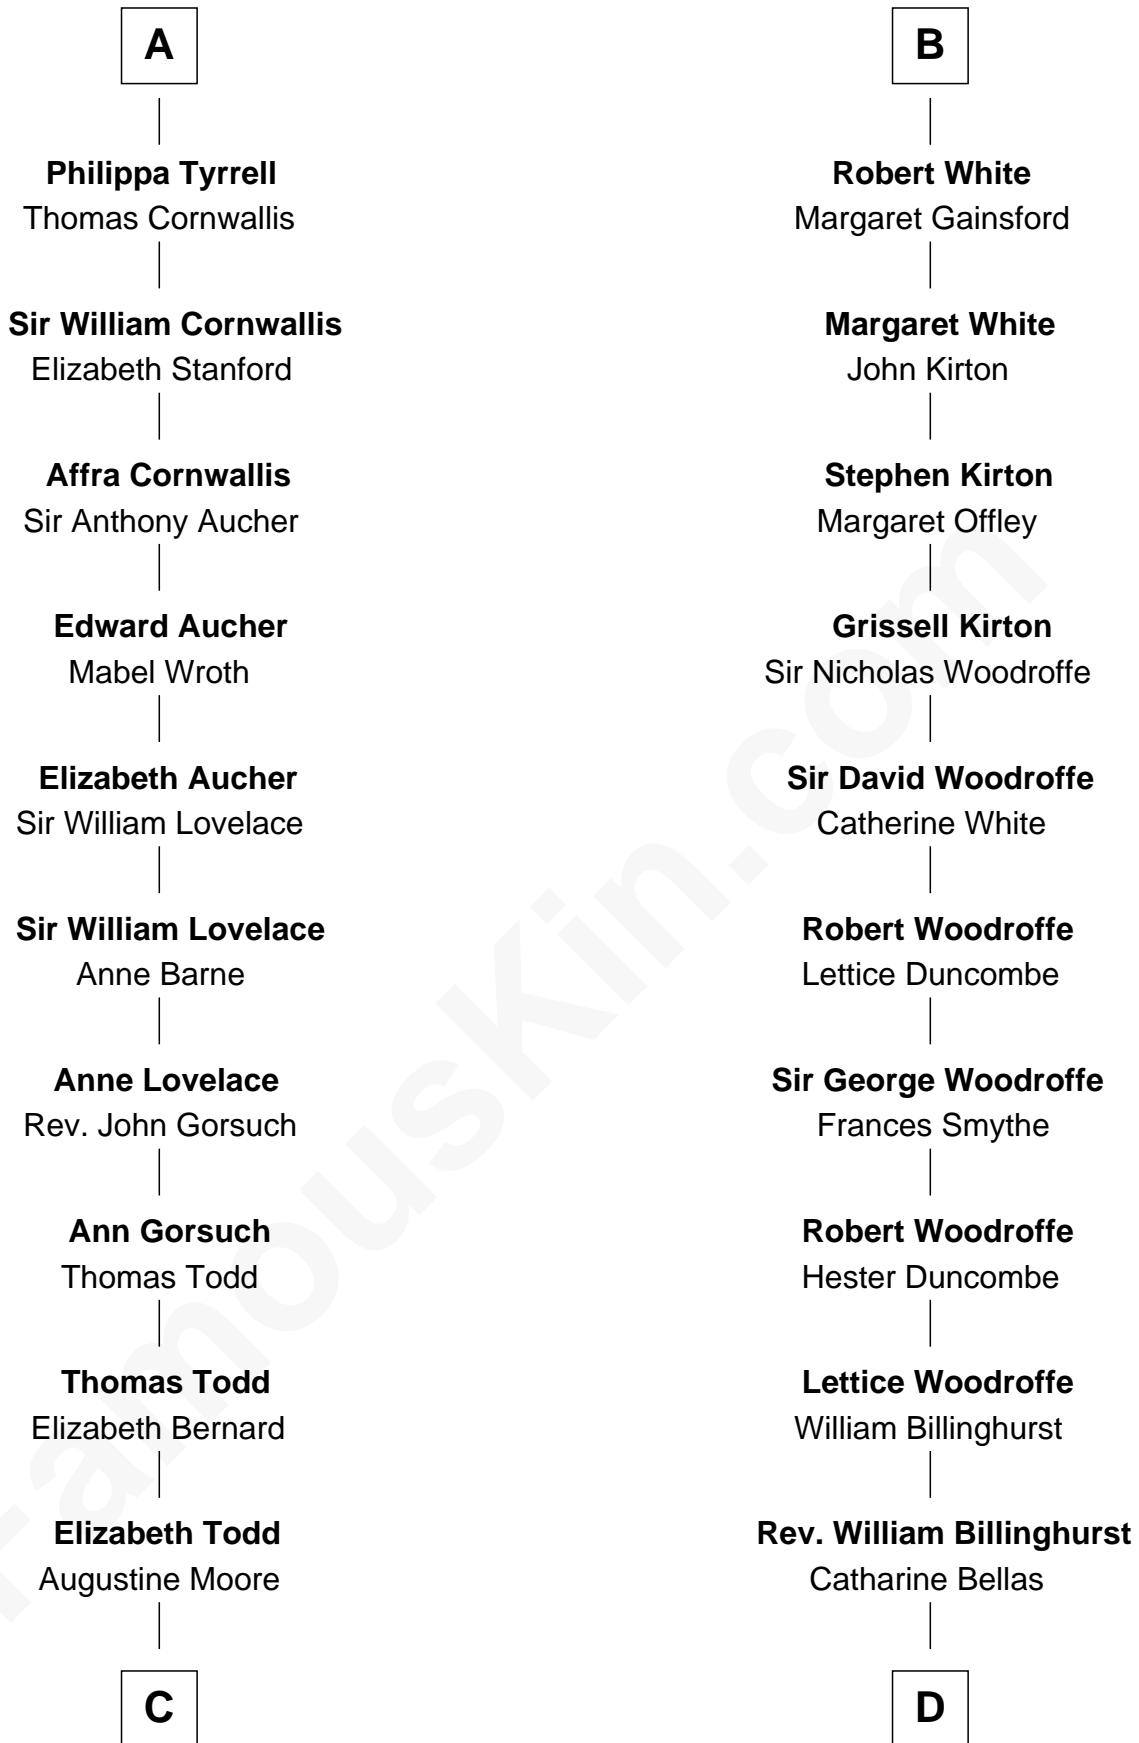

FamousKin.com Relationship Chart of

Helen Keller

Author and Activist

19th cousin 2 times removed of

Guillermo Billinghurst

31st President of Peru

Sir Hugh le Despencer

Aveline Basset

Sir Walter Hungerford

Sir Robert Hungerford

Margaret Botreaux

Eleanor Hungerford

Sir John White

B

C

Col. Bernard Moore
Anne Catherine Spotswood

Col. Alexander Spotswood Moore
Elizabeth Aylett

Mary Fairfax Moore
David Keller

Arthur Henley Keller
Kate Adams

Helen Keller
Author and Activist

D

Robert Billinghurst
Maria Francisca Agrelo

Guillermo Eugenio Billinghurst
Belisaria Angulo