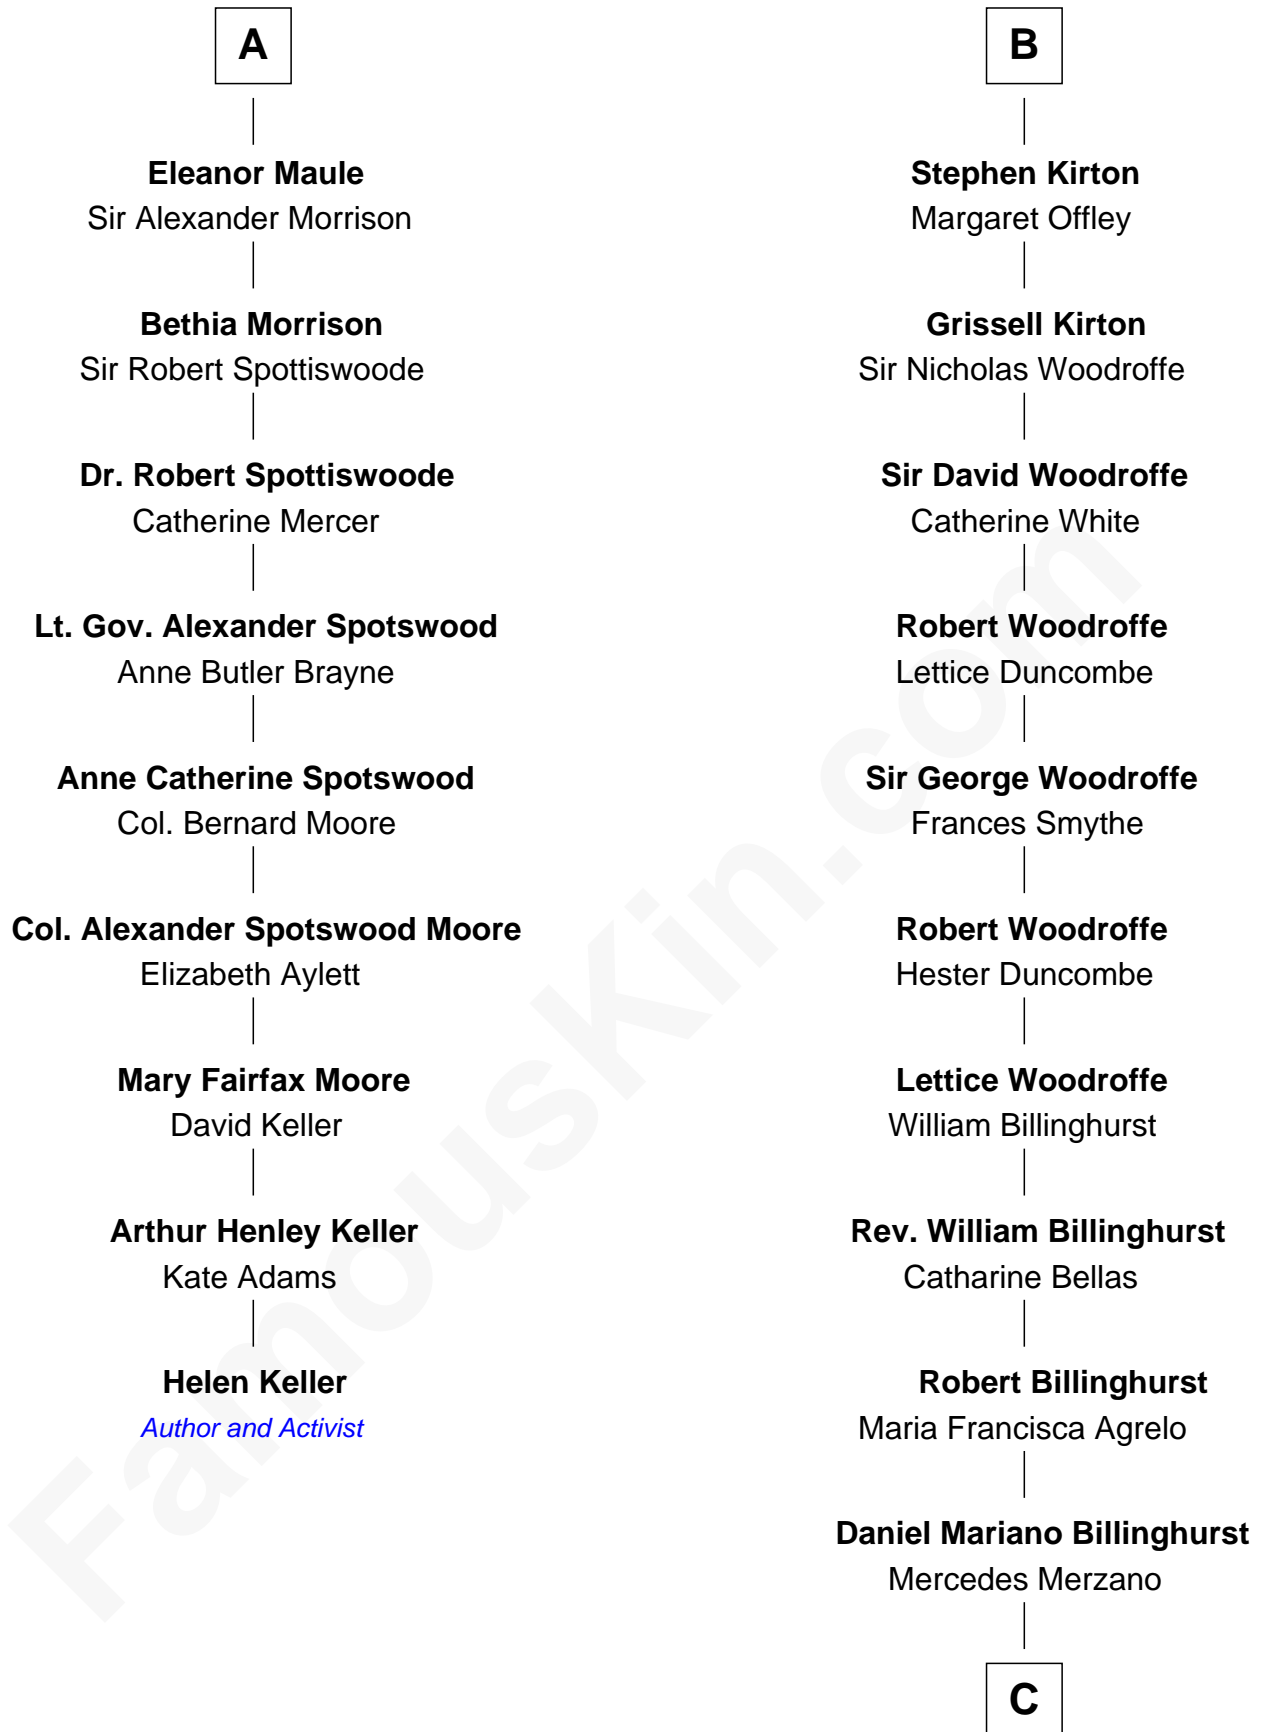

FamousKin.com

Relationship Chart of

Helen Keller

Author and Activist

15th cousin 4 times removed of

Susana Ferrari Billinghurst

Argentine Aviation Pioneer

C

—
Lisandro Billinghurst

Ana Kidd

—
Rosa Laureana Billinghurst

Alfredo Ferrari

—
Susana Ferrari Billinghurst

Argentine Aviation Pioneer

FamousKin.com