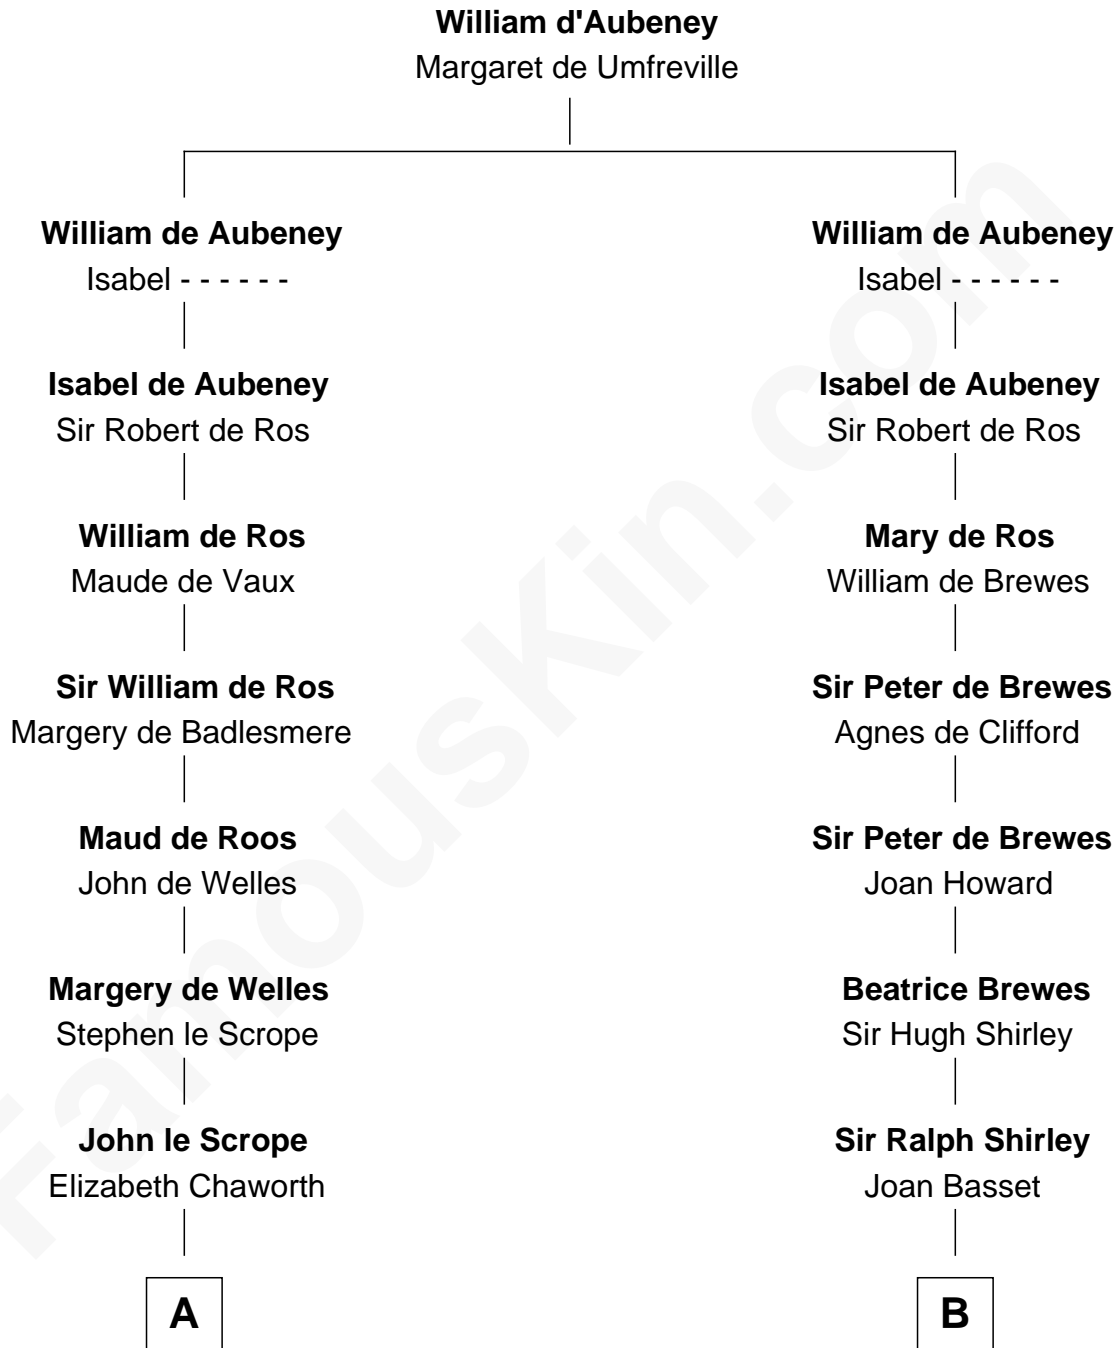

FamousKin.com Relationship Chart of

Helen Keller

Author and Activist

20th cousin of

Eugene Foss

45th Governor of Massachusetts

C

Col. Alexander Spotswood Moore

Elizabeth Aylett

Mary Fairfax Moore

David Keller

Arthur Henley Keller

Kate Adams

Helen Keller

Author and Activist

D