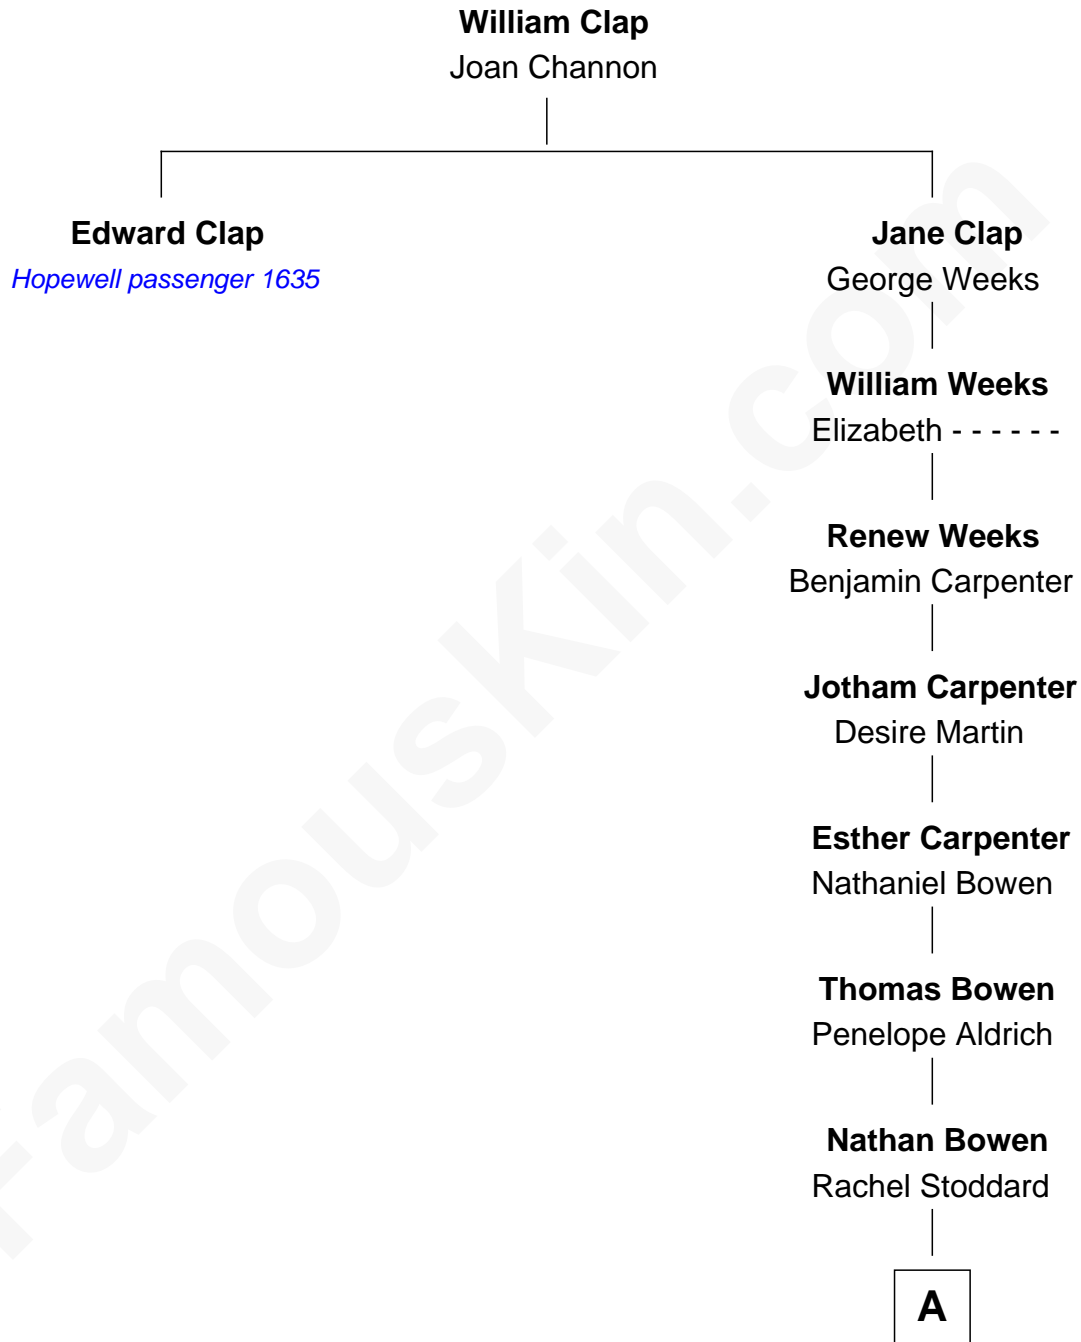

FamousKin.com

Relationship Chart of

Edward Clap

(c1609 - 1664/5) Hopewell passenger 1635

12th great-granduncle of

Brandon Routh

TV and Movie Actor

A