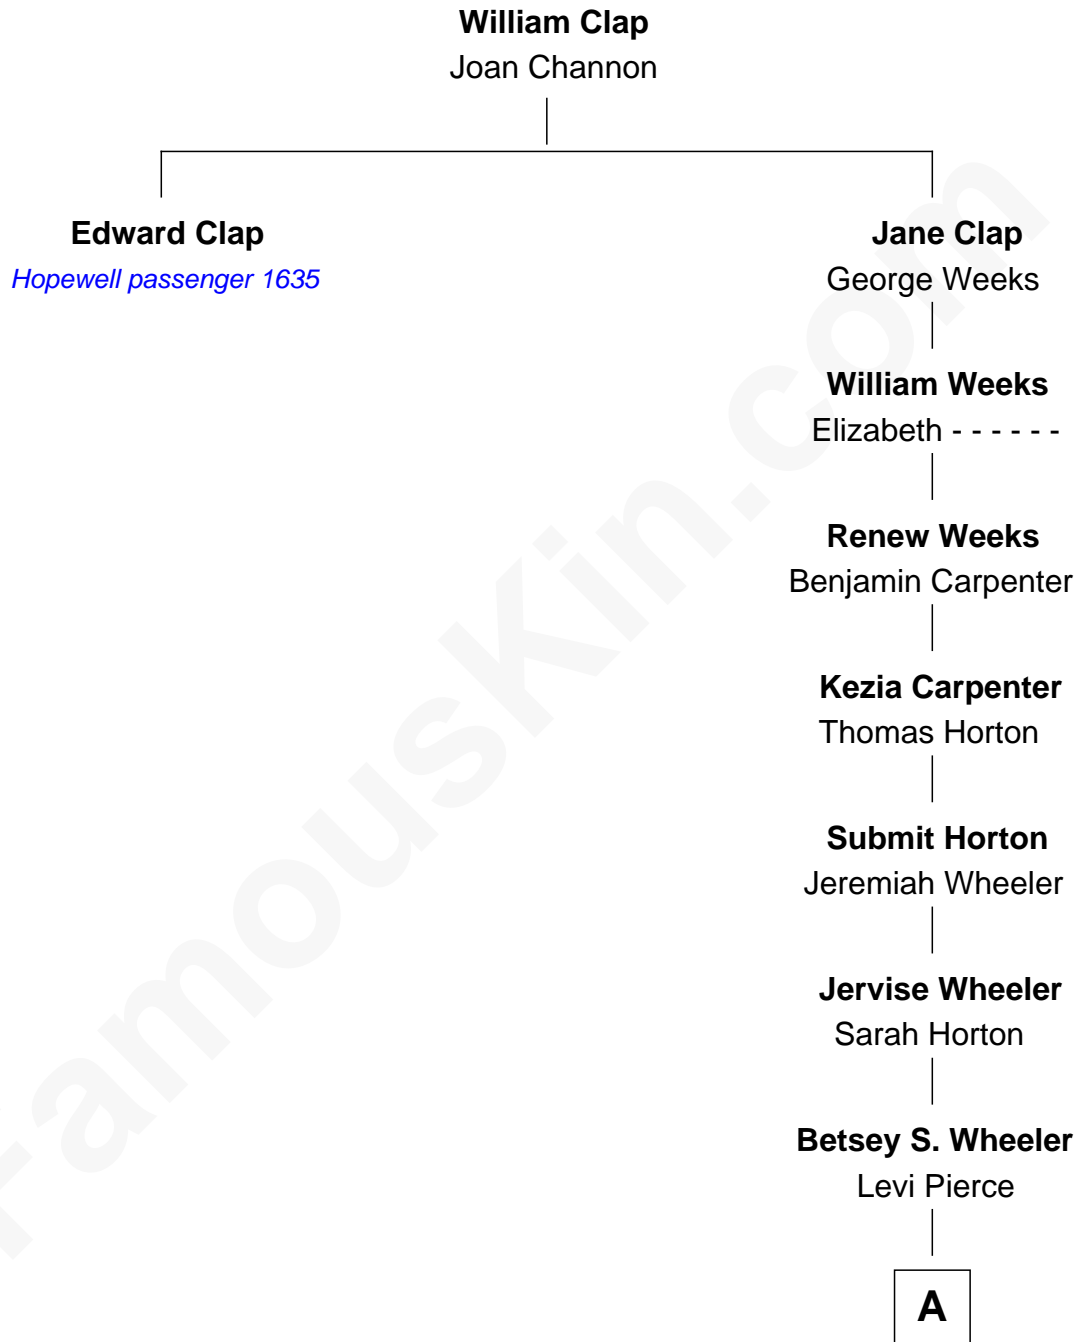

**FamousKin.com**  
**Relationship Chart of**  
**Edward Clap**

*(c1609 - 1664/5) Hopewell passenger 1635*

**10th great-granduncle of**

**Jonathan Bush**

*Co-founder and CEO of athenahealth*

**A**

**Elizabeth Slade Pierce**  
Cortland Philip Livingston Butler

**Mary Elizabeth Butler**  
Robert Emmet Sheldon

**Flora Sheldon**  
Samuel Prescott Bush

**Prescott Sheldon Bush**  
Dorothy Wear Walker

**Jonathan James Bush**  
Josephine Colwell Bradley

**Jonathan Bush**  
*Co-founder and CEO of athenahealth*