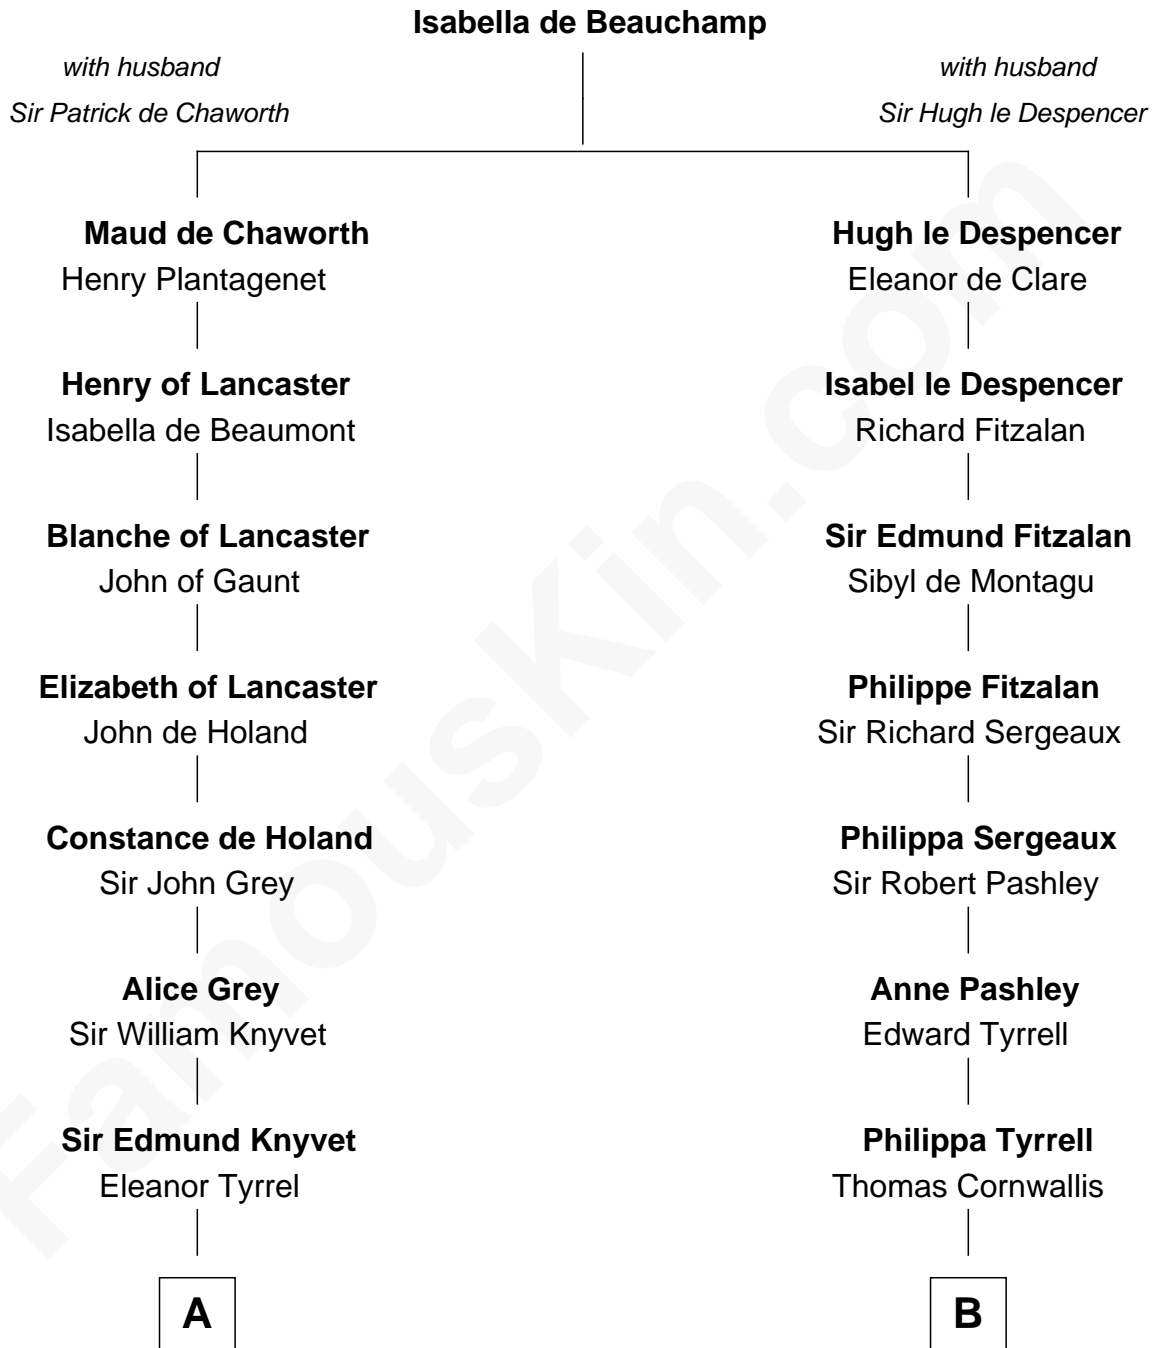

FamousKin.com
Relationship Chart of
Charles Dana Gibson
Graphic Artist

20th cousin 1 time removed of
Ben Ames Williams
Novelist and Short Story Author

C

Frances Maria Hastings

Thomas Gibson

Charles Dana Gibson

Abby DeWolf

Charles DeWolf Gibson

Josephine Elizabeth Lovett

Charles Dana Gibson

Graphic Artist

D

Hannah FitzRandolph

William Longstreet