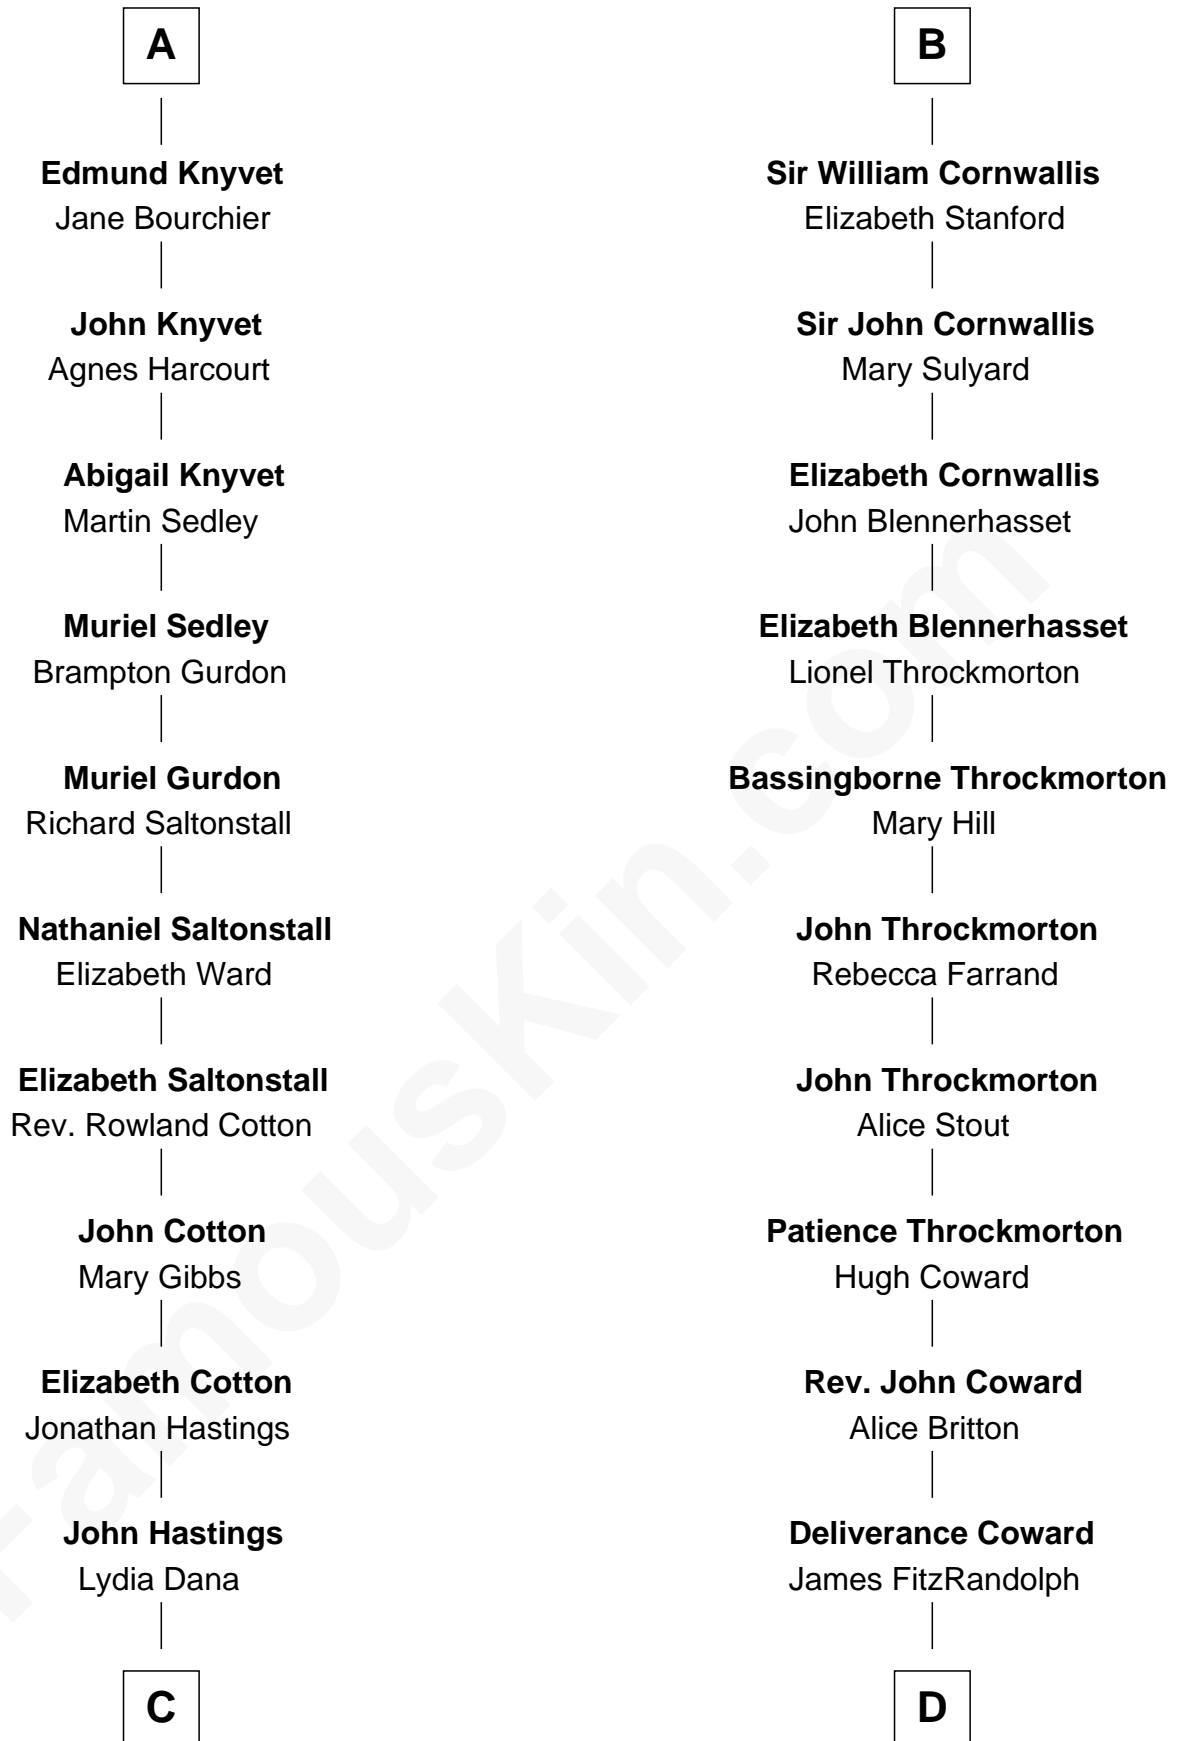

FamousKin.com
Relationship Chart of
Charles Dana Gibson
Graphic Artist

20th cousin 1 time removed of
Ben Ames Williams
Novelist and Short Story Author

C

Frances Maria Hastings

Thomas Gibson

Charles Dana Gibson

Abby DeWolf

Charles DeWolf Gibson

Josephine Elizabeth Lovett

Charles Dana Gibson

Graphic Artist

D

Hannah FitzRandolph

William Longstreet