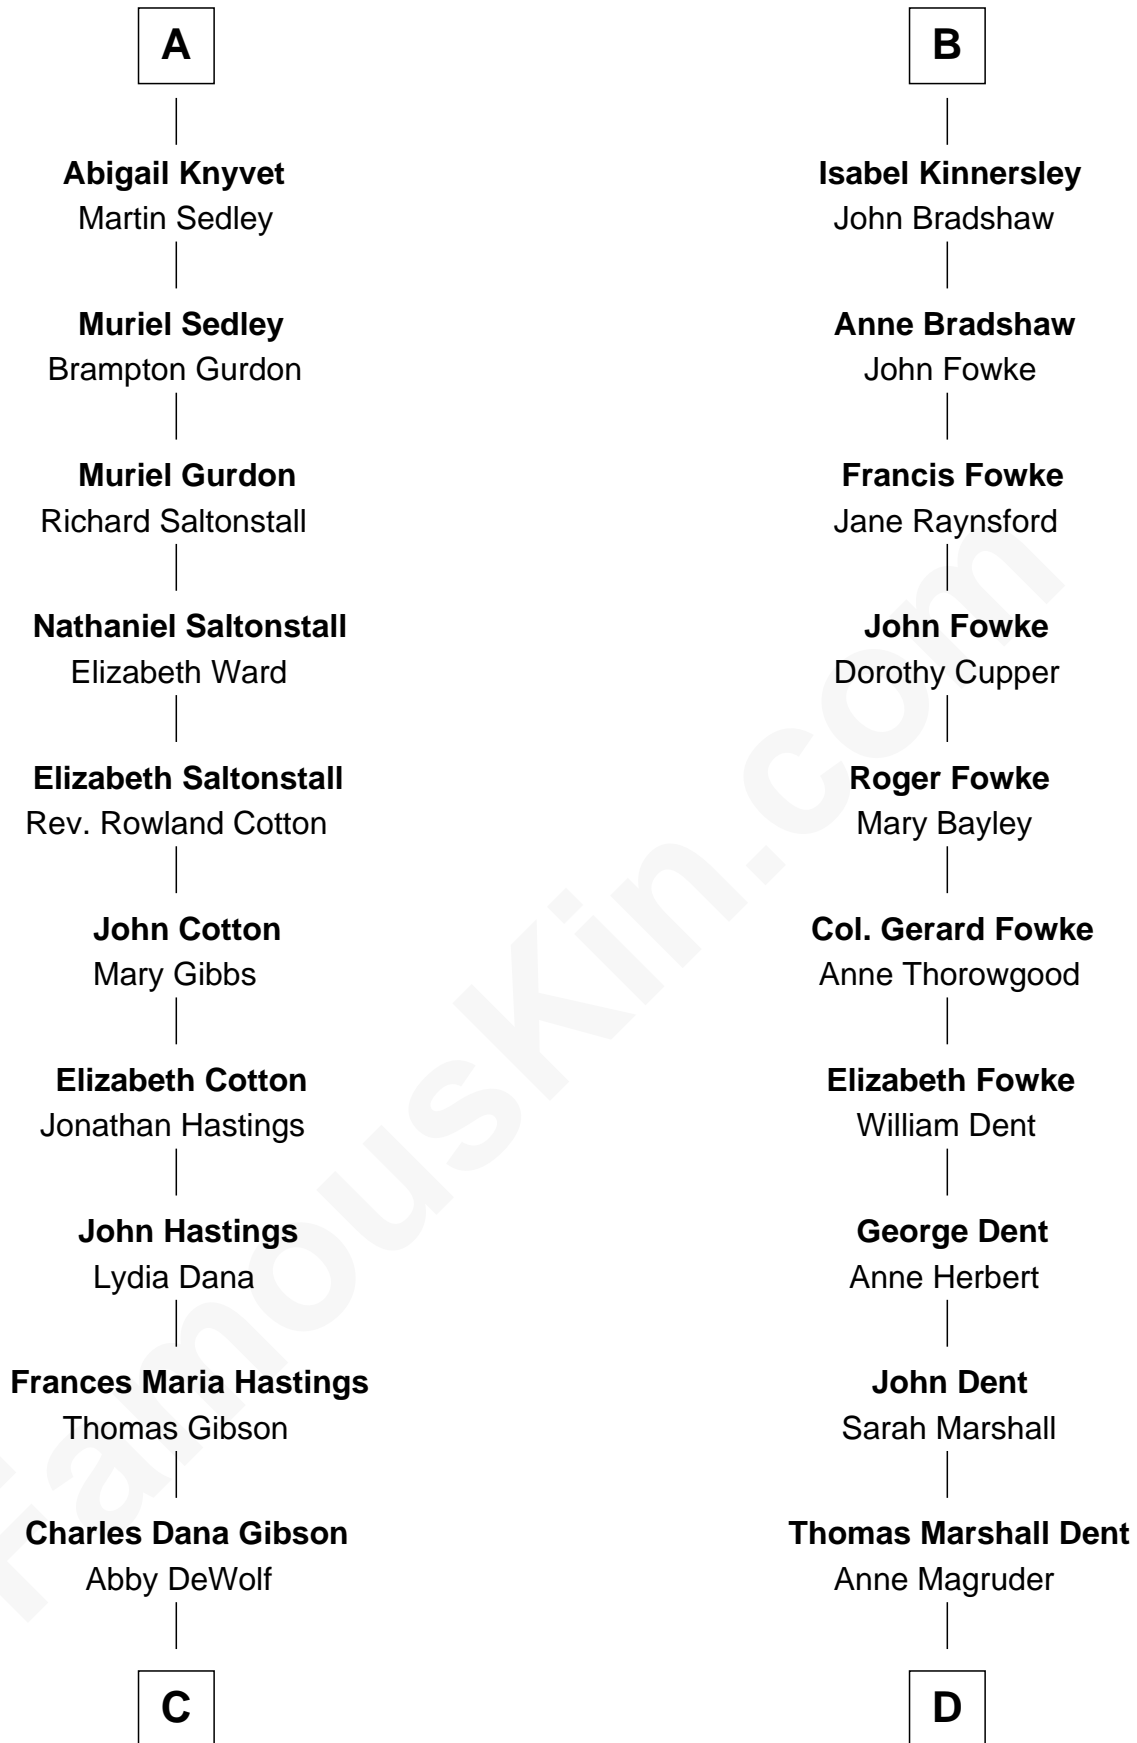

FamousKin.com
Relationship Chart of
Charles Dana Gibson
Graphic Artist

18th cousin 2 times removed of
Ben Ames Williams
Novelist and Short Story Author

C

Charles DeWolf Gibson
Josephine Elizabeth Lovett

Charles Dana Gibson
Graphic Artist

D

Mary Anna Dent
James Longstreet

Sarah Jane Longstreet
Charles Bingley Ames

Sarah Marshall Ames
Daniel Webster Williams

Ben Ames Williams
Novelist and Short Story Author