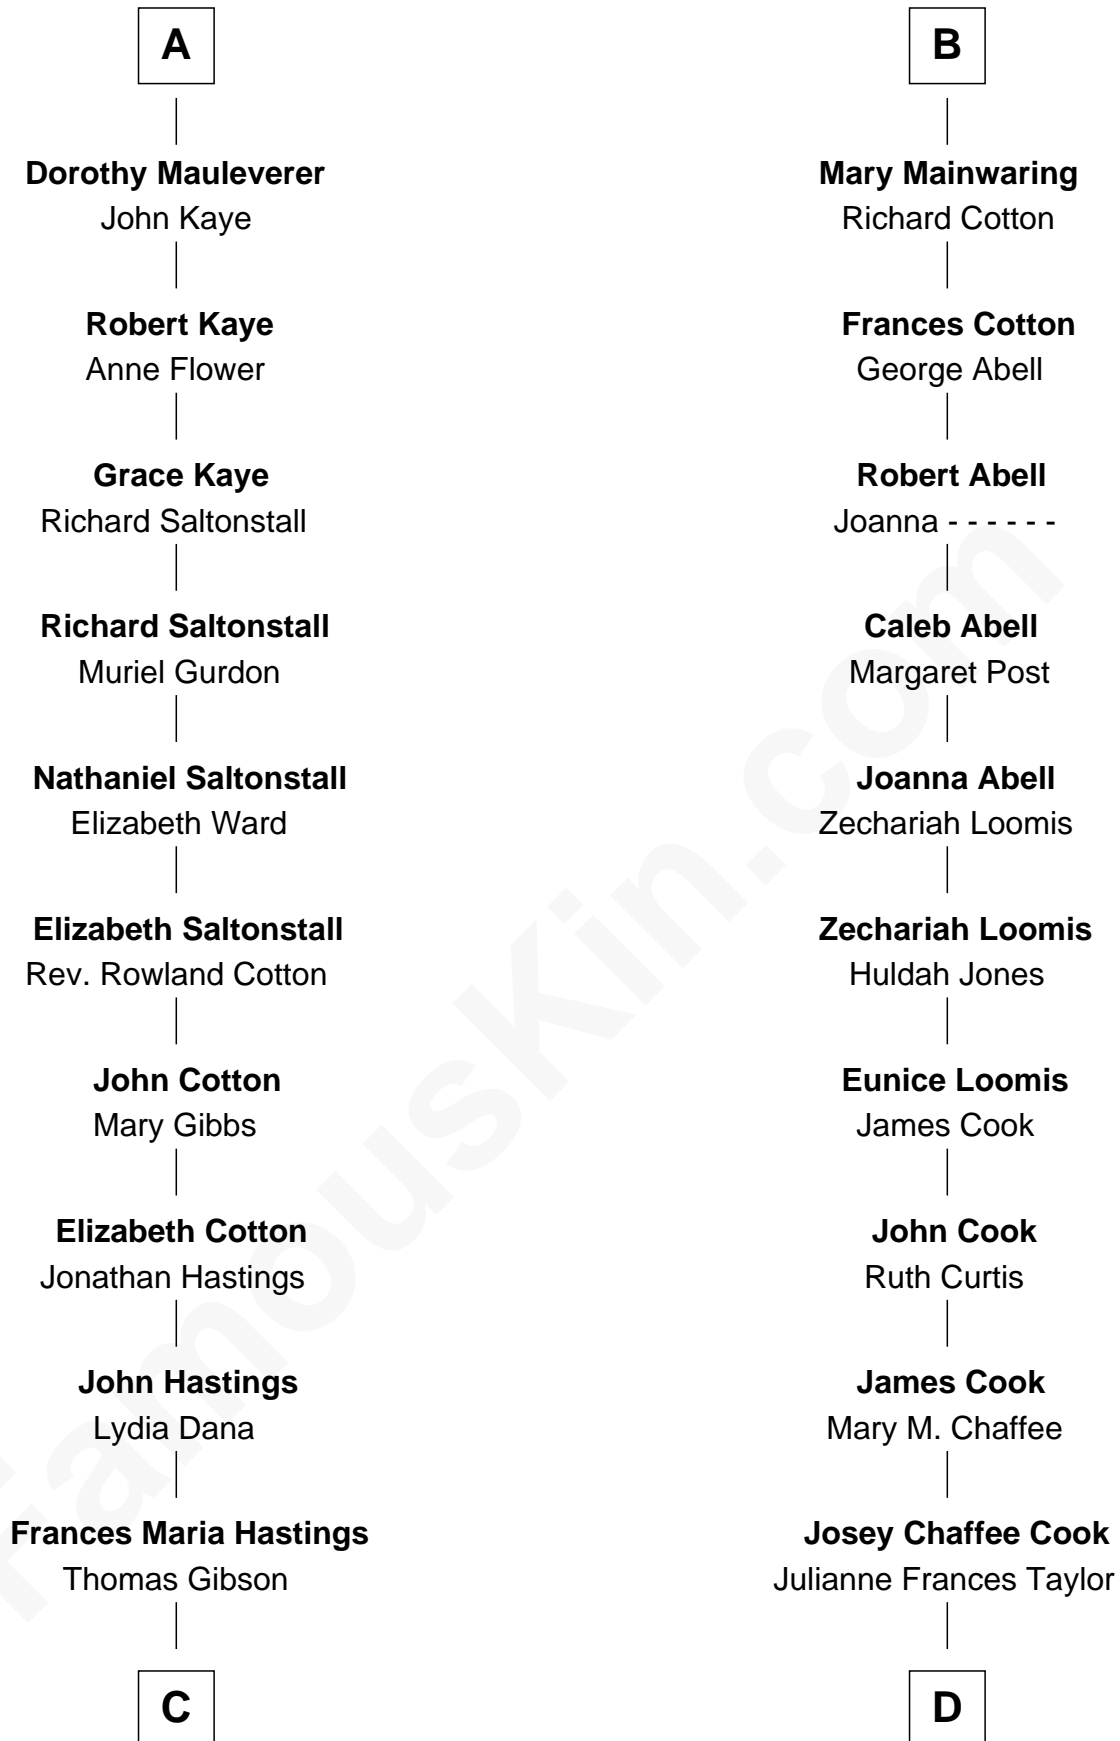

**FamousKin.com**  
**Relationship Chart of**  
**Charles Dana Gibson**  
*Graphic Artist*

19th cousin 1 time removed of  
**Amber Stevens West**  
*TV and Movie Actress*

**Sir Thomas de Beauchamp**  
 Katherine de Mortimer

**C**

**Charles Dana Gibson**

Abby DeWolf

**Charles DeWolf Gibson**

Josephine Elizabeth Lovett

**Charles Dana Gibson**

*Graphic Artist*

**D**