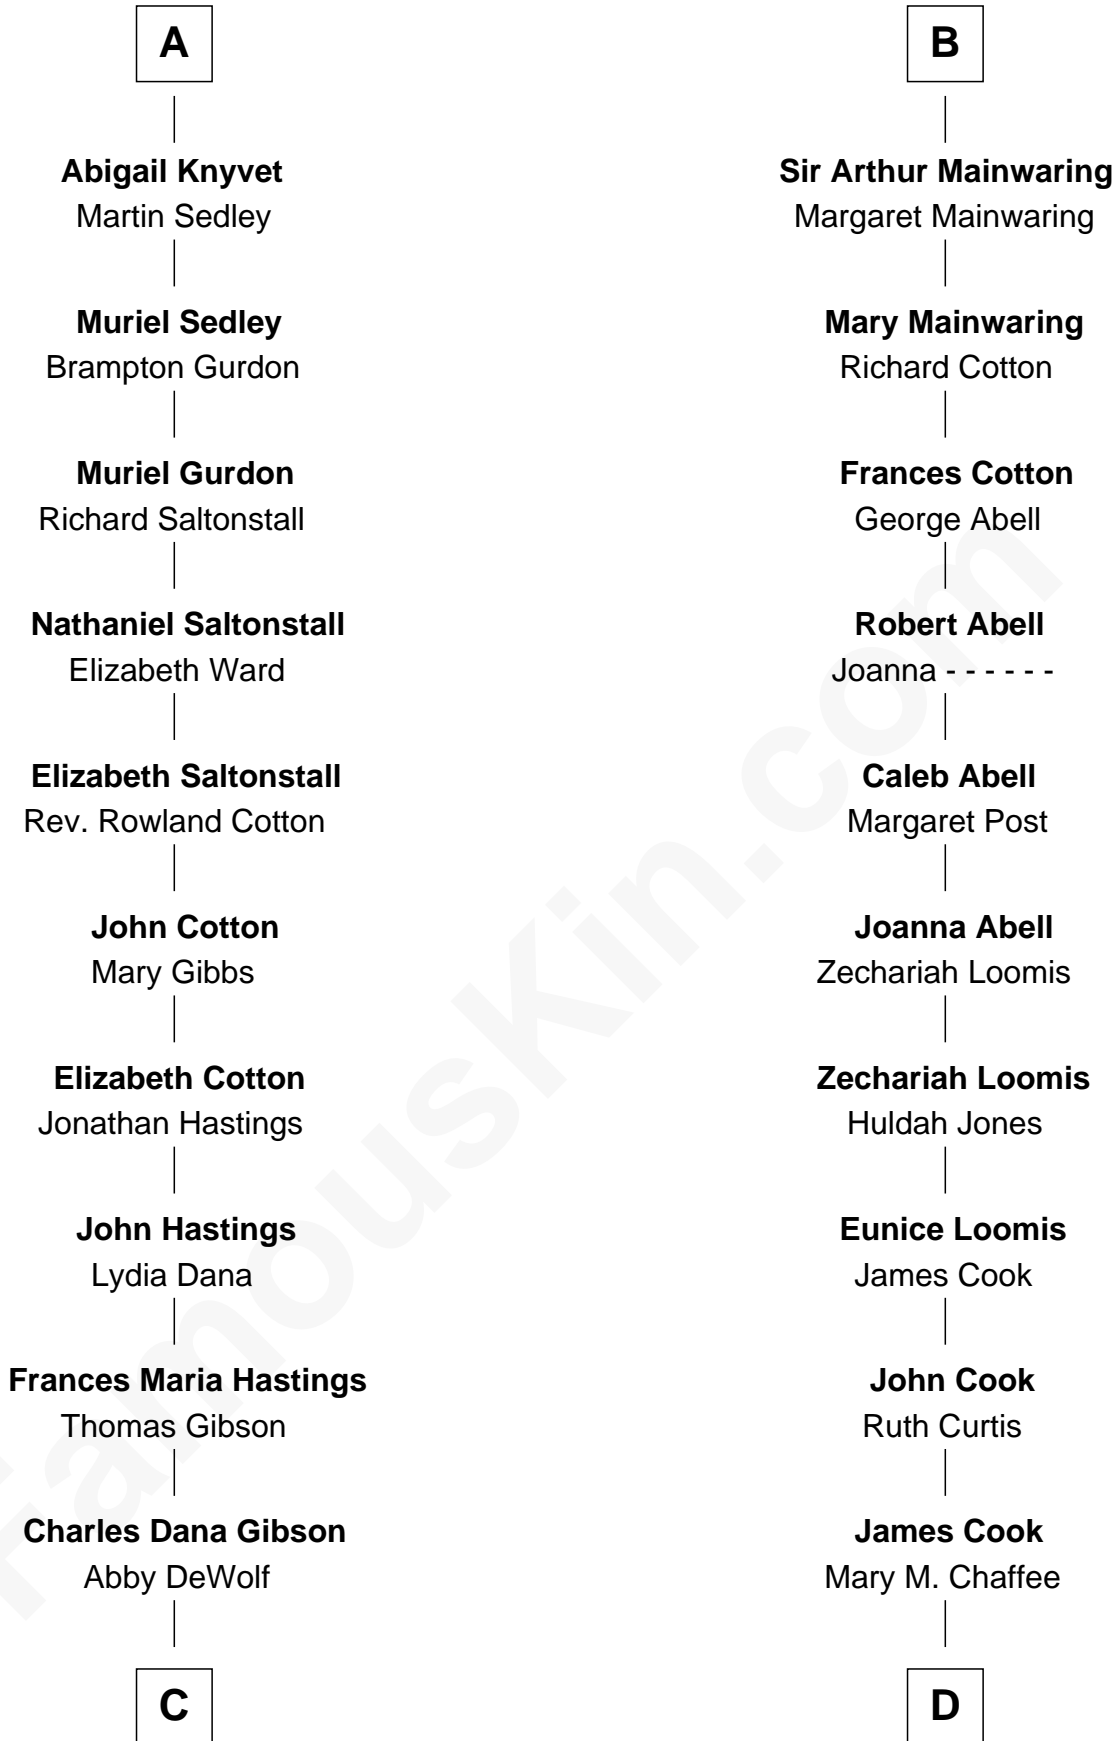

FamousKin.com
Relationship Chart of
Charles Dana Gibson
Graphic Artist

18th cousin 2 times removed of

Shadove Stevens
Radio Disc Jockey

Sir William de Ros
 Margery de Badlesmere

Thomas de Ros
 Beatrice de Stafford

Maud de Roos
 John de Welles

Margaret de Ros
 Sir Reynold Grey

Anne de Welles
 James Butler

Sir John Grey
 Constance de Holand

James Butler
 Joan Beauchamp

Alice Grey
 Sir William Knyvet

Elizabeth Butler
 John Talbot

Sir Edmund Knyvet
 Eleanor Tyrrel

Ann Talbot
 Sir Henry Vernon

Edmund Knyvet
 Jane Bouchier

Elizabeth Vernon
 Sir Robert Corbet

John Knyvet
 Agnes Harcourt

Dorothy Corbet
 Sir Richard Mainwaring

A

B