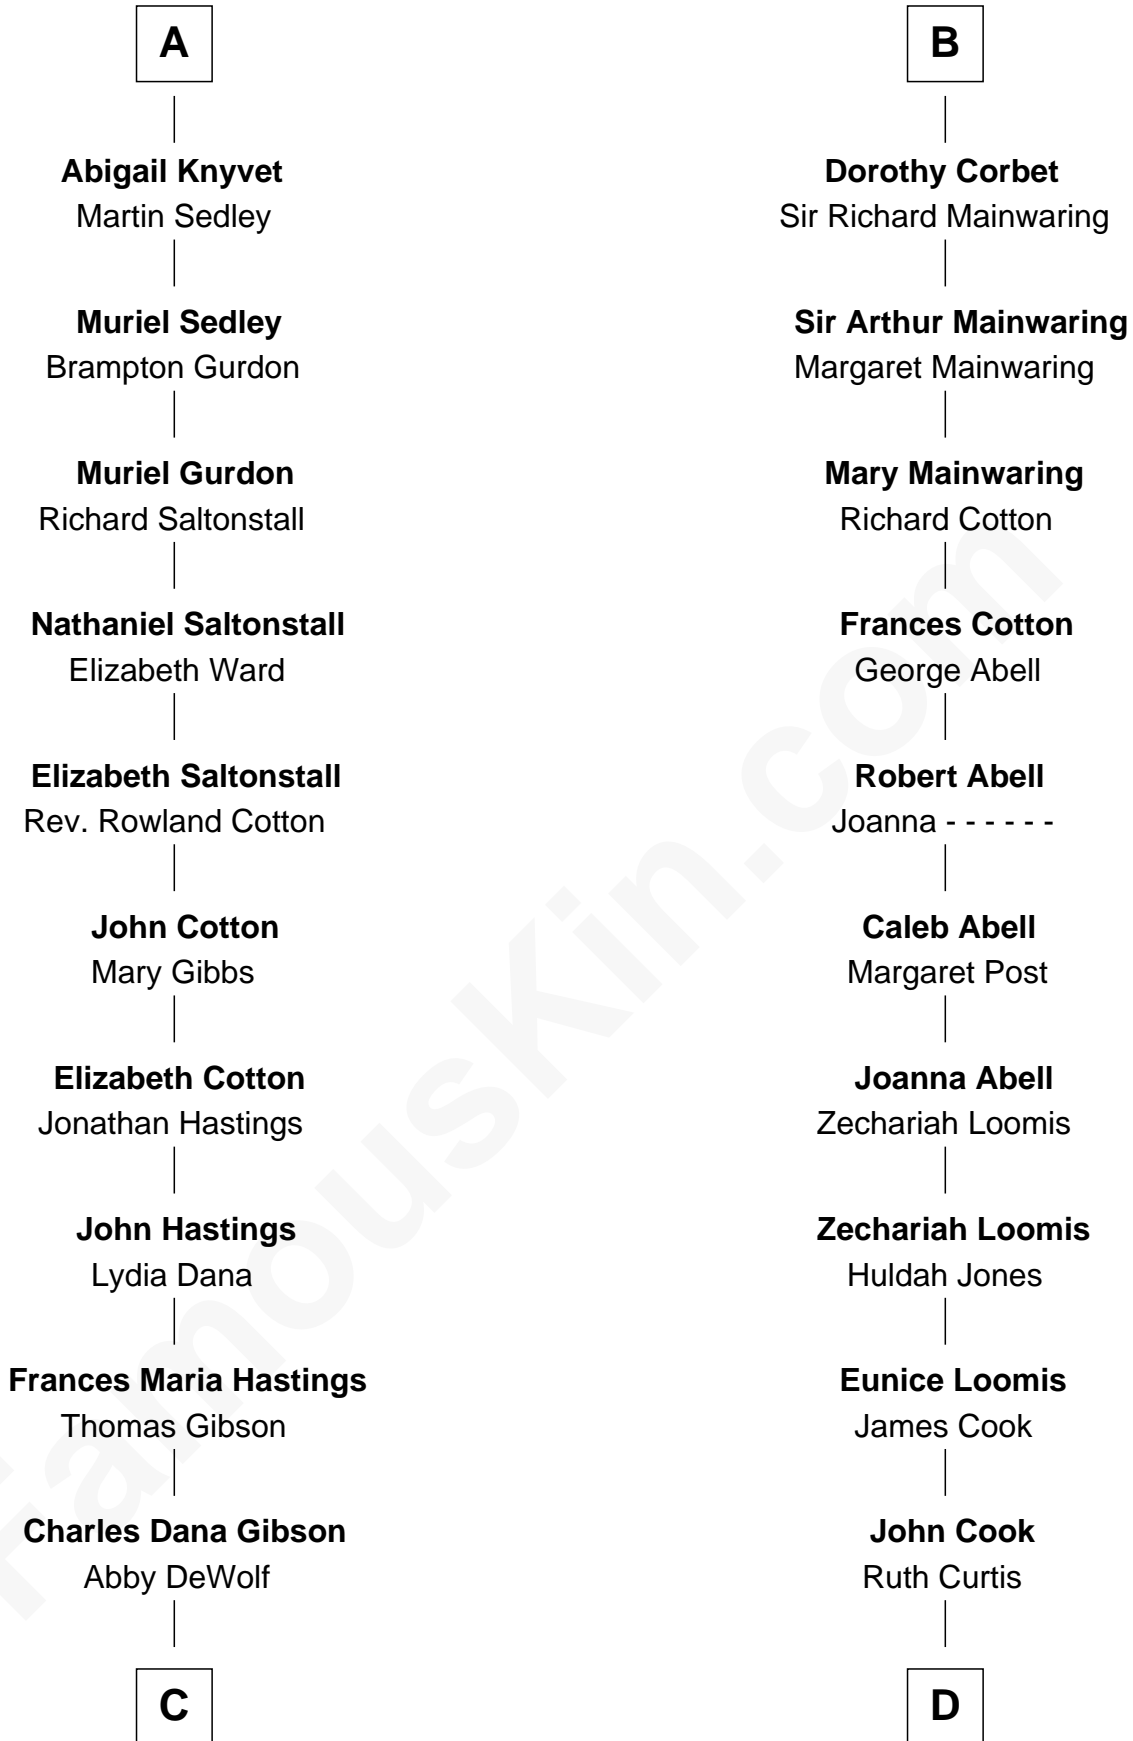

**FamousKin.com**  
**Relationship Chart of**  
**Charles Dana Gibson**  
*Graphic Artist*

18th cousin 3 times removed of

**Shadove Stevens**  
*Radio Disc Jockey*

**Ralph de Stafford**  
 Margaret de Audley

**C**

**Charles DeWolf Gibson**  
Josephine Elizabeth Lovett

**Charles Dana Gibson**  
*Graphic Artist*

**D**

**James Cook**  
Mary M. Chaffee

**Josey Chaffee Cook**  
Julianne Frances Taylor

**Frances Jemima Cook**  
Albert Baas