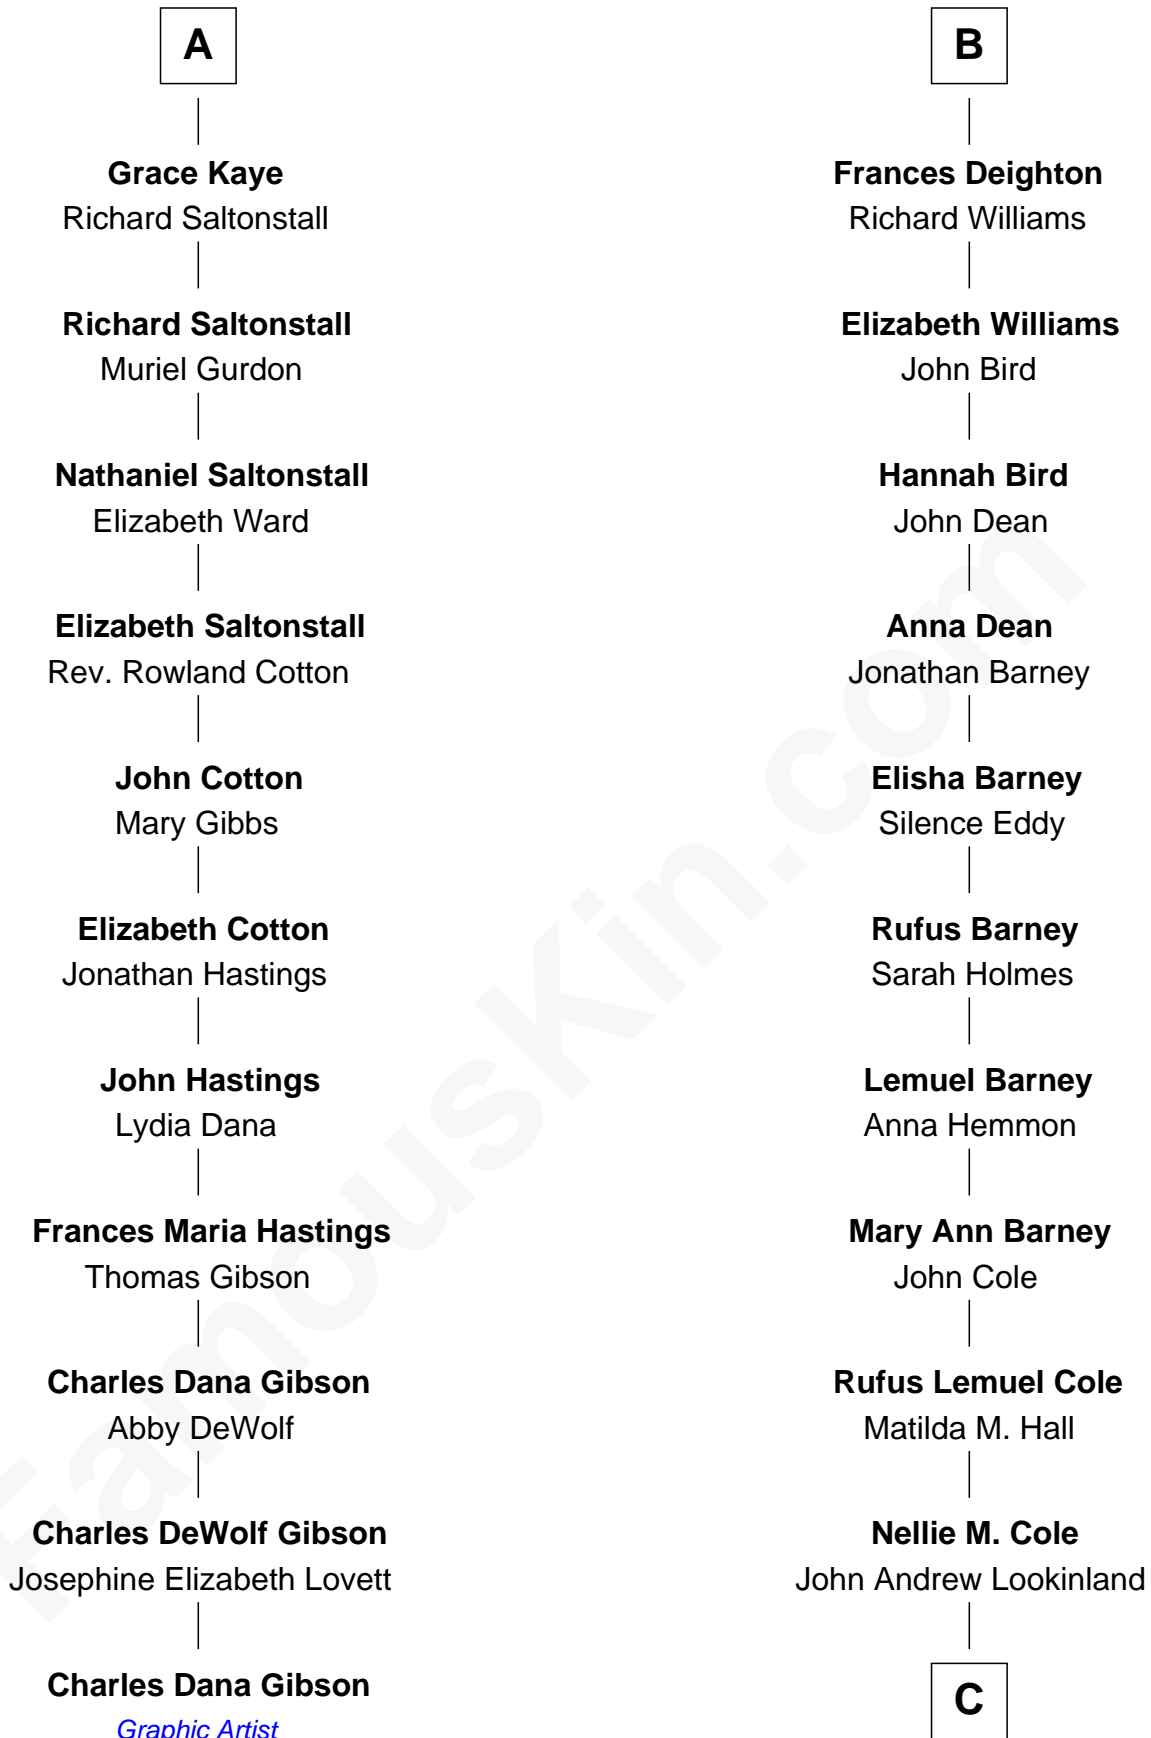

**FamousKin.com**  
**Relationship Chart of**  
**Charles Dana Gibson**  
*Graphic Artist*

17th cousin 2 times removed of

**Michael Lookinland**  
*TV Actor*

**Sir Thomas Aylesbury**  
 Katherine Pabenham

**Isabel Aylesbury**  
 Sir Thomas Chaworth

**Eleanor Aylesbury**  
 Sir Humphrey Stafford

**Elizabeth Chaworth**  
 Sir William FitzWilliam

**Elizabeth Stafford**  
 Sir Richard de Beauchamp

**Isabel FitzWilliam**  
 Richard Wentworth

**Anne de Beauchamp**  
 Sir Richard Lygon

**Matthew Wentworth**  
 Elizabeth Woodruffe

**Sir Richard Lygon**  
 Margaret Greville

**Beatrice Wentworth**  
 Arthur Kaye

**Henry Lygon**  
 Elizabeth Berkeley

**John Kaye**  
 Dorothy Mauleverer

**Elizabeth Lygon**  
 Edward Bassett

**Robert Kaye**  
 Anne Flower

**Jane Bassett**  
 John Deighton

**A**

**B**

**C**

**Orrin Paul Lookinland**