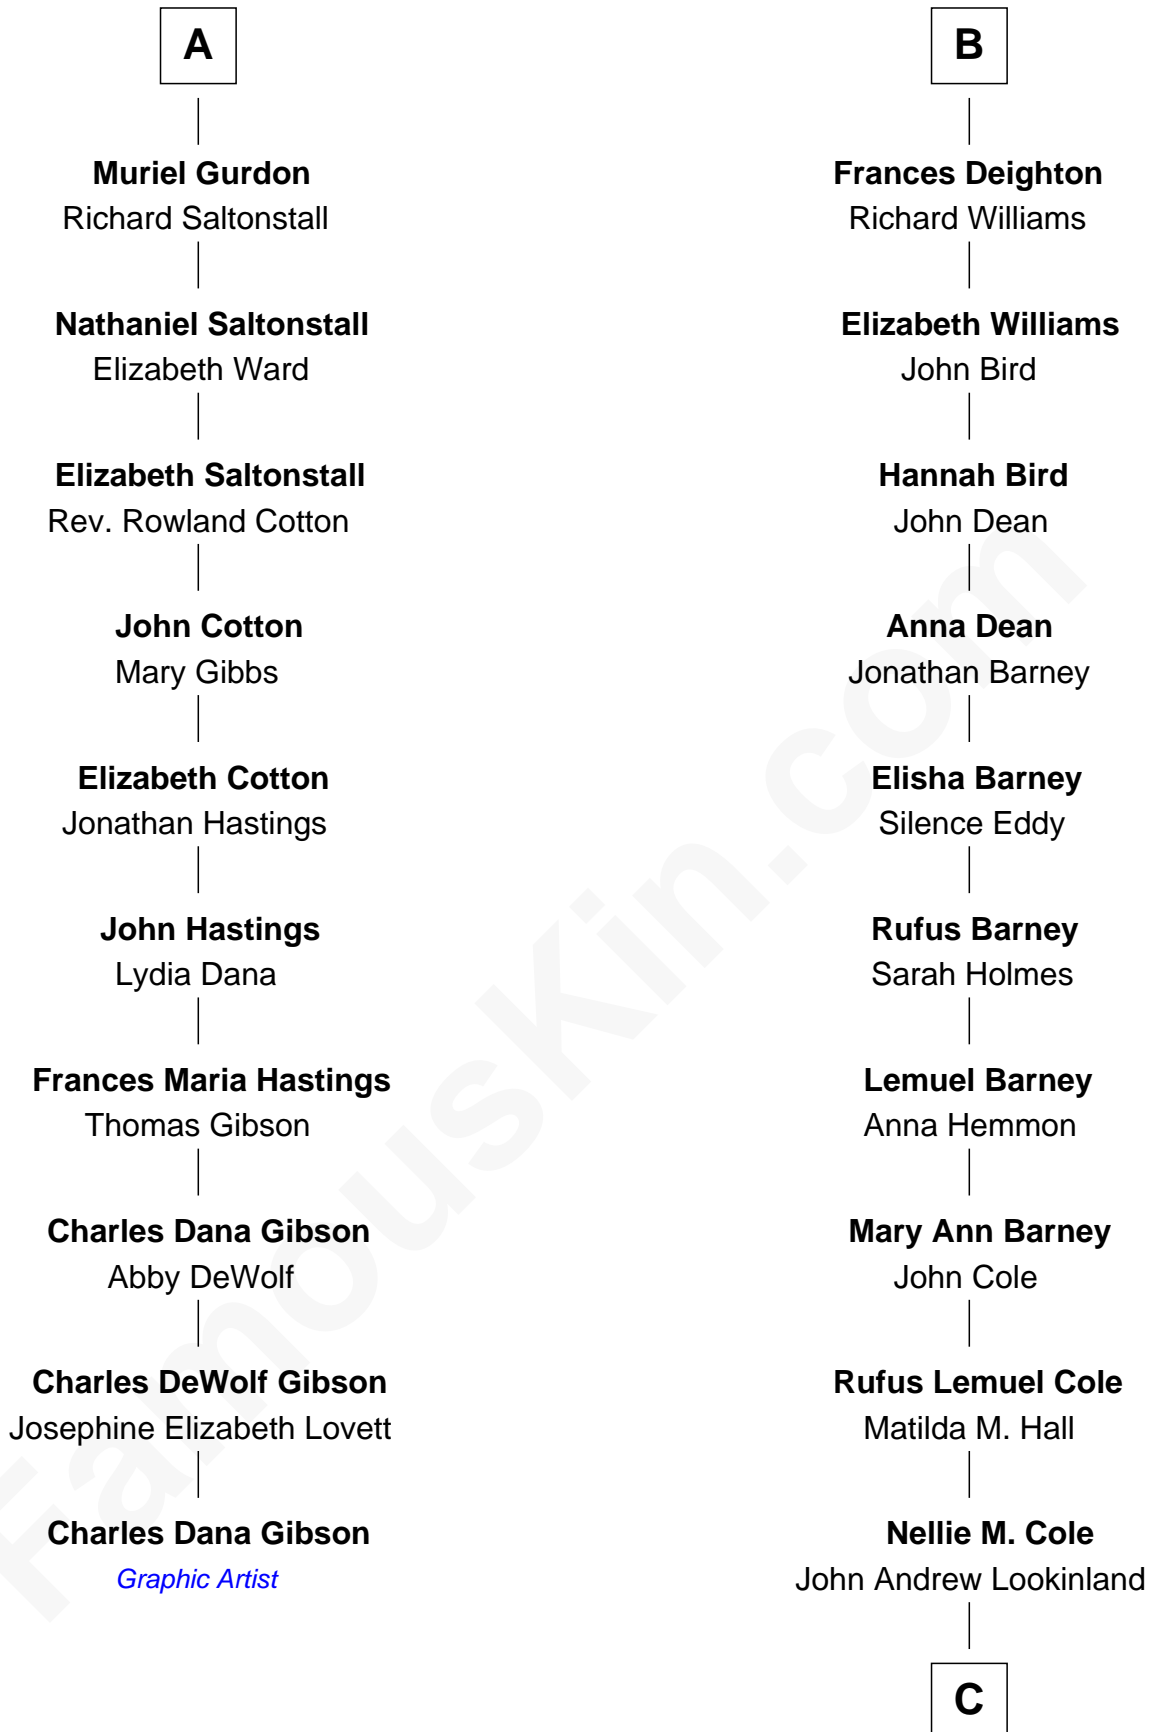

FamousKin.com
Relationship Chart of
Charles Dana Gibson
Graphic Artist

16th cousin 3 times removed of

Michael Lookinland
TV Actor

Sir Thomas Mowbray
 Elizabeth Fitzalan

C

Orrin Paul Lookinland

Madeline Tait

Paul Russell Lookinland

Karen Ruth McKinney

Michael Lookinland

TV Actor

FamousKin.com