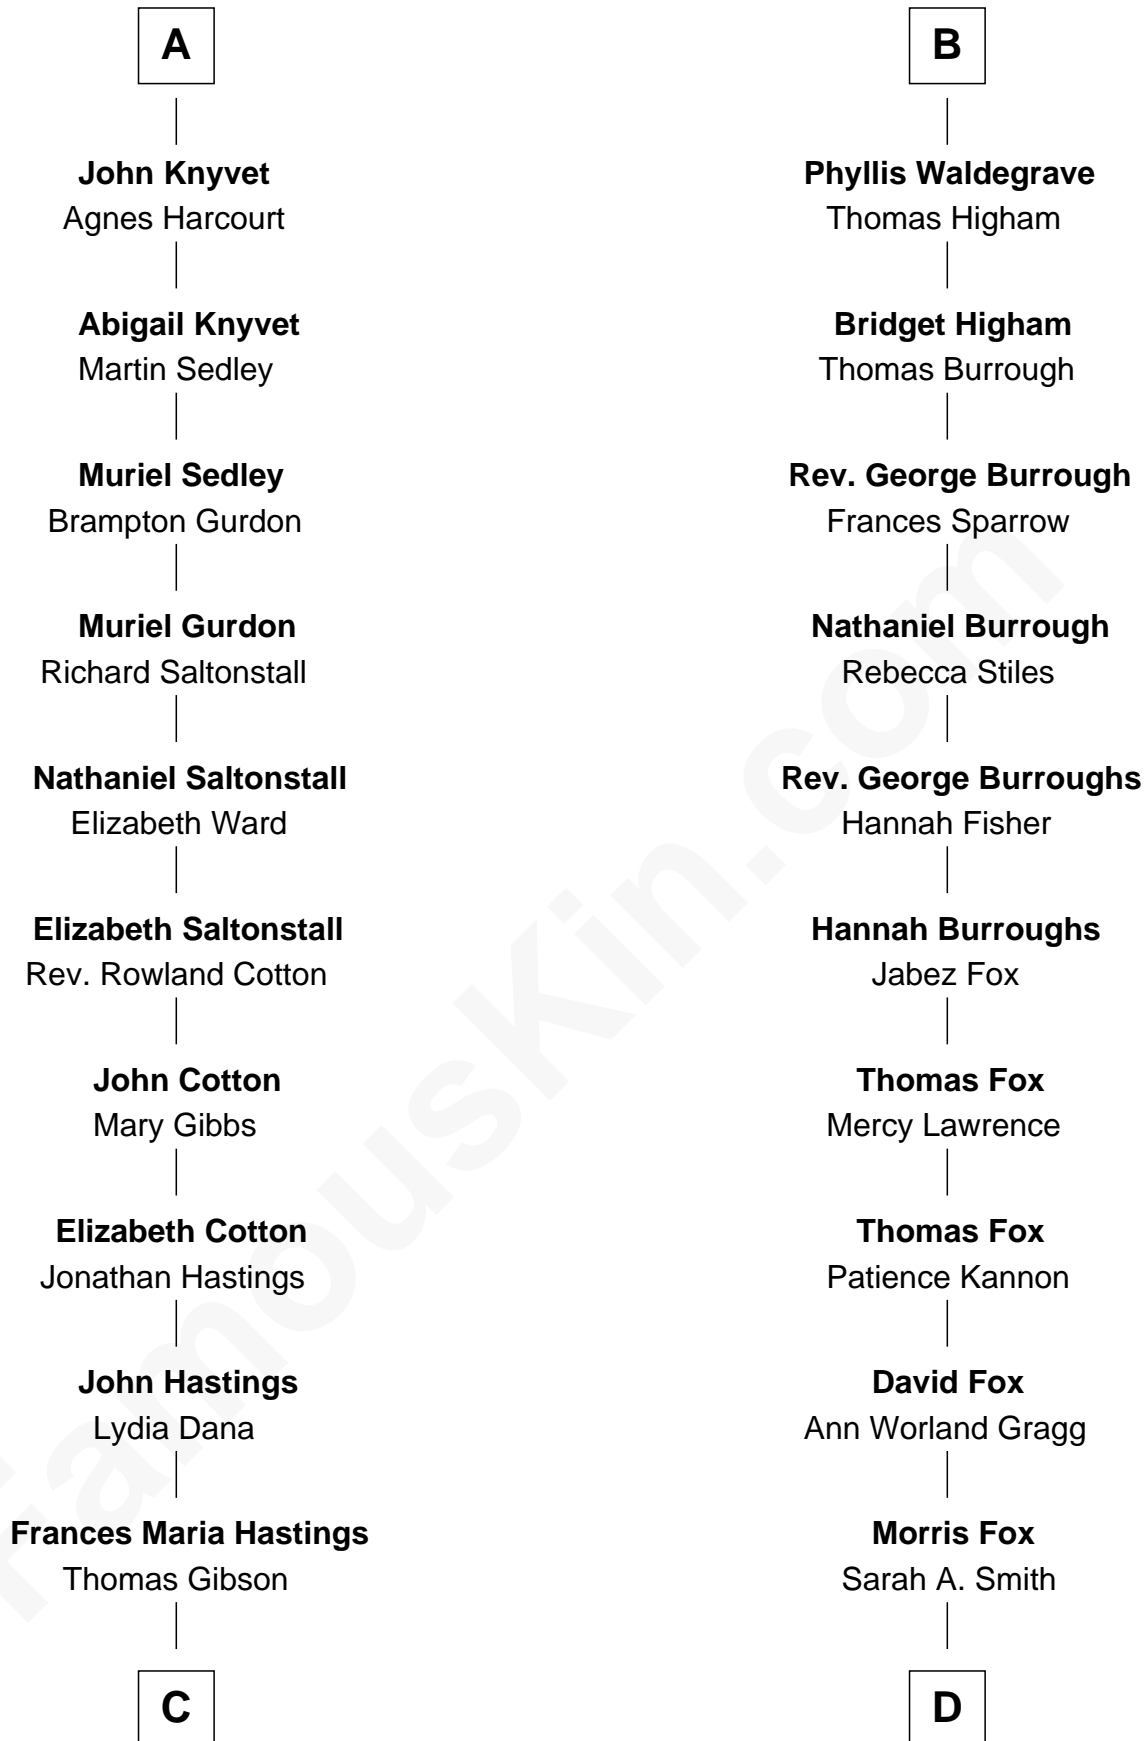

FamousKin.com
Relationship Chart of
Charles Dana Gibson
Graphic Artist

19th cousin 1 time removed of
Bob Moore
Co-Founder, Bob's Red Mill

Bartholomew de Badlesmere
 Margaret de Clare

C

Charles Dana Gibson

Abby DeWolf

Charles DeWolf Gibson

Josephine Elizabeth Lovett

Charles Dana Gibson

Graphic Artist

D

Violette Fox

Daniel Francis Learnard

Clinton Morris Learnard

Gertrude Maud Yost

Doris Dell Learnard

Kenneth Earl Moore

Bob Moore

Co-Founder, Bob's Red Mill

FamousKin.com