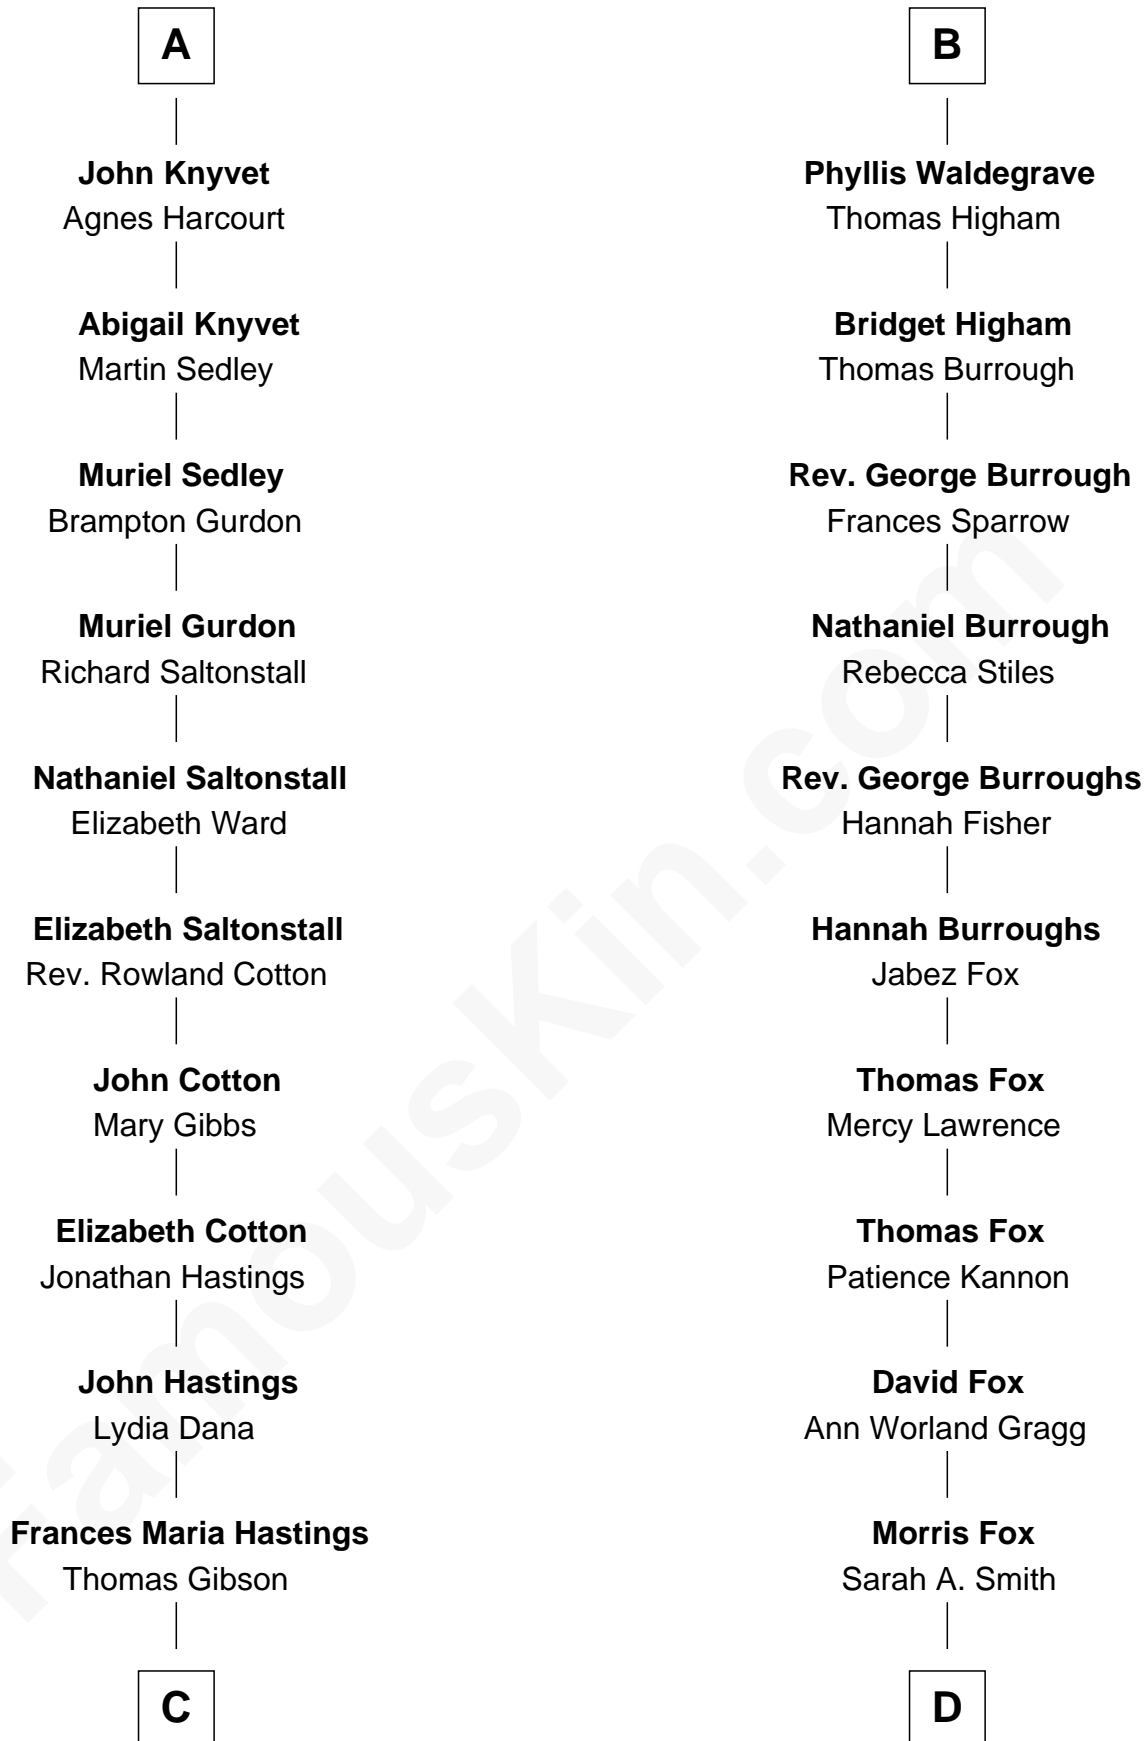

FamousKin.com
Relationship Chart of
Charles Dana Gibson
Graphic Artist

19th cousin 1 time removed of
Bob Moore
Co-Founder, Bob's Red Mill

Bartholomew de Badlesmere
 Margaret de Clare

Margery de Badlesmere

Sir Robert de Tibetot

Margaret Deincourt

Elizabeth de Tibetot

Sir Philip le Despencer

Margery Despencer

Sir Roger Wentworth

Henry Wentworth

Elizabeth Howard

Margery Wentworth

Sir William Waldegrave

George Waldegrave

Anne Drury

B

C

Charles Dana Gibson

Abby DeWolf

Charles DeWolf Gibson

Josephine Elizabeth Lovett

Charles Dana Gibson

Graphic Artist

D

Violette Fox

Daniel Francis Learnard

Clinton Morris Learnard