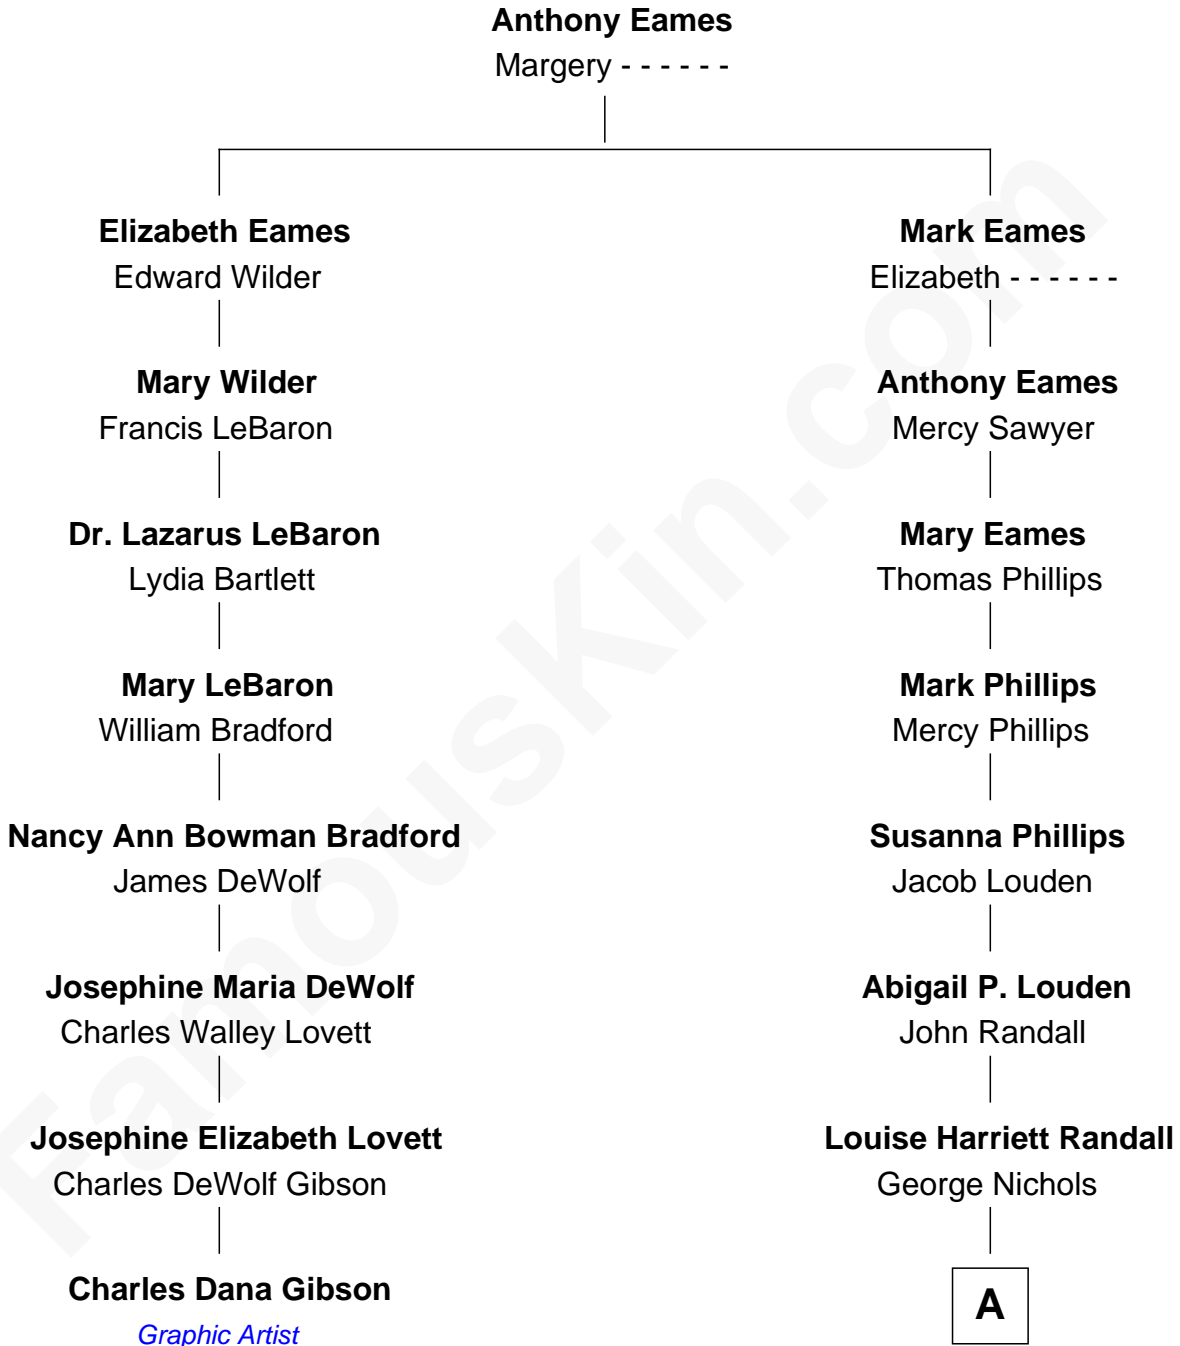

FamousKin.com
Relationship Chart of
Charles Dana Gibson
Graphic Artist

7th cousin 5 times removed of

Taylor Lautner
TV and Movie Actor

A

Wayland Albert Nichols

Fannie Blanche Sisco

Frank James Nichols

Olive F. Allen

Keith Francis Nichols

Wanda J. Yount

Patricia Anne Nichols

David Andrew Bos

Deborah C. Bos

Daniel Joseph Lautner

Taylor Lautner

TV and Movie Actor