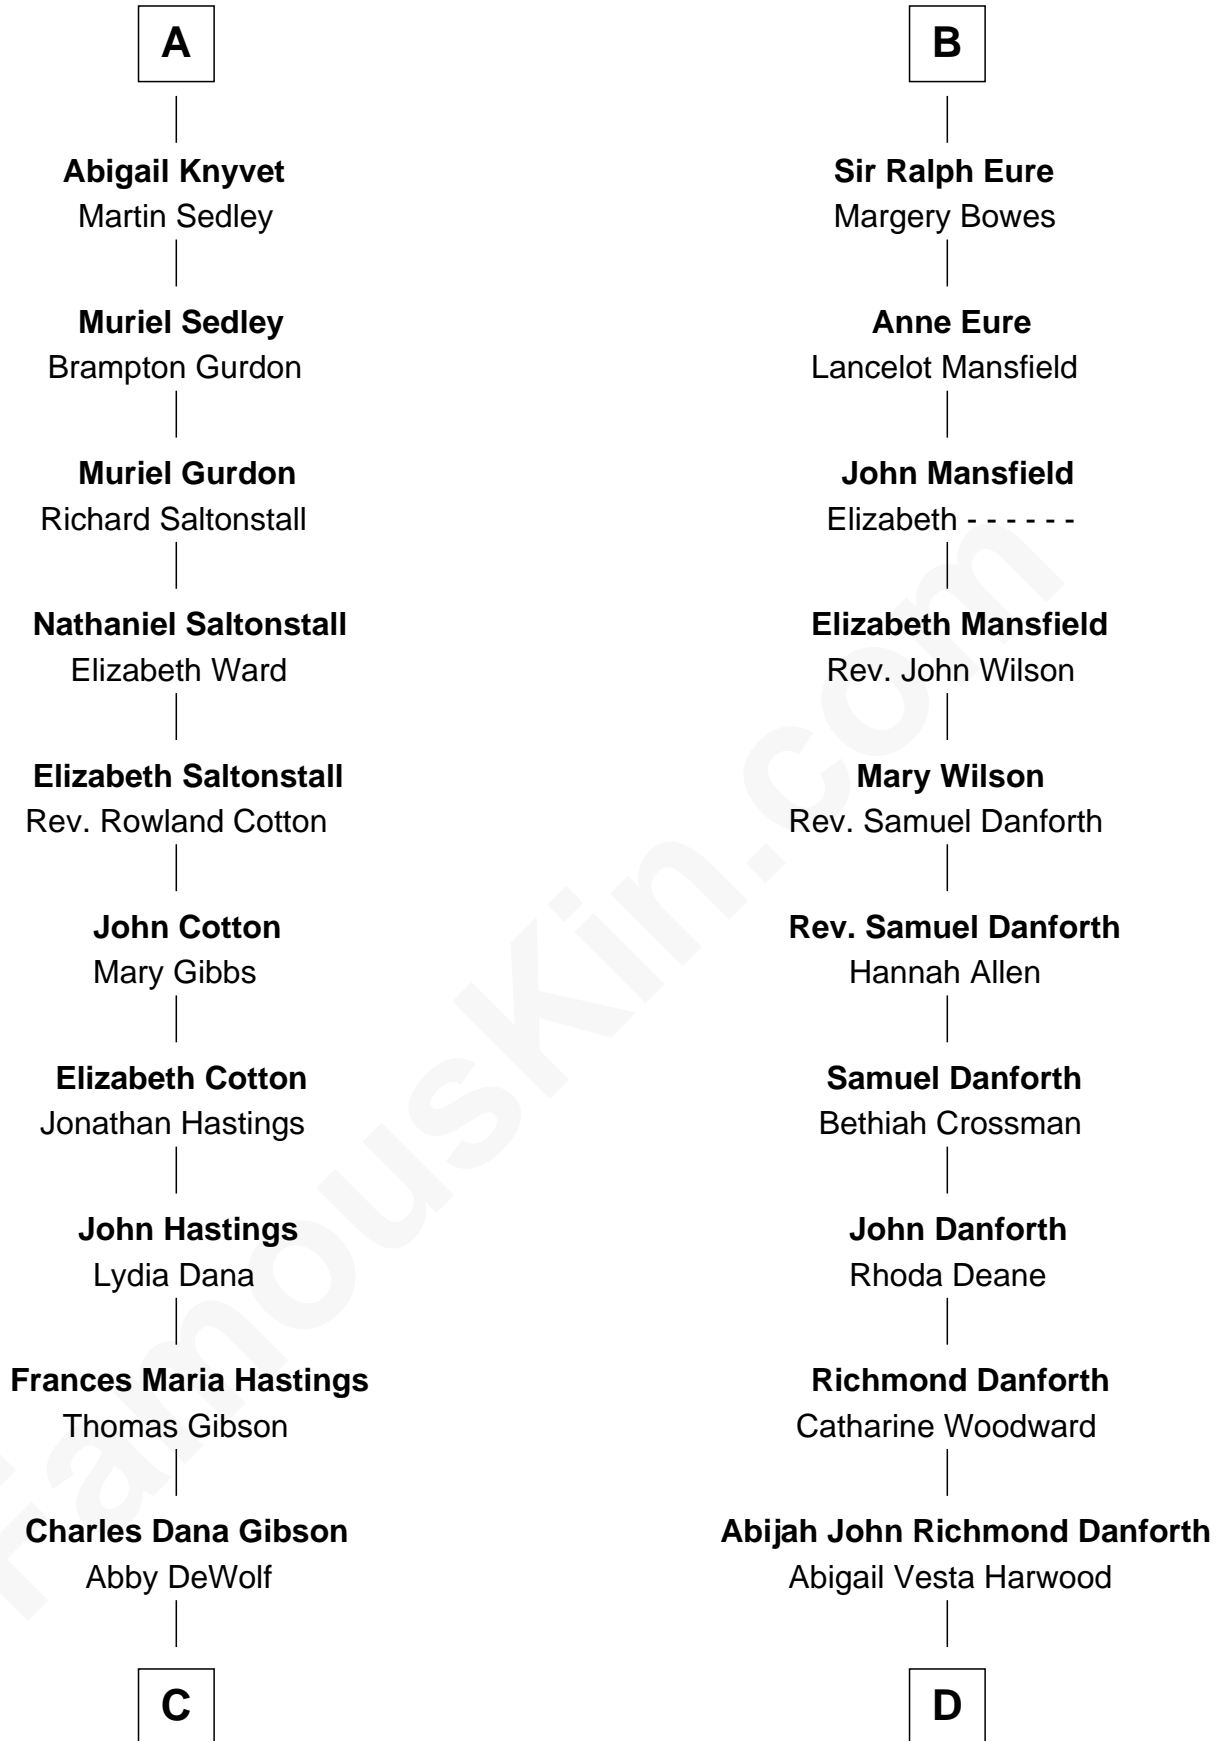

**FamousKin.com**  
**Relationship Chart of**  
**Charles Dana Gibson**  
*Graphic Artist*

**18th cousin 3 times removed of**  
**Zach Snyder**  
*Filmmaker*

**C**

**Charles DeWolf Gibson**  
Josephine Elizabeth Lovett

**Charles Dana Gibson**  
*Graphic Artist*

**D**

**Oliver Harwood Danforth**  
Sarah M. Hills

**Jennie Minerva Danforth**  
John Batchelder Manley

**Helen Danforth Manley**  
Dr. Edgar Earl Reeves

**Marsha Manley Reeves**  
Charles Edward Snyder