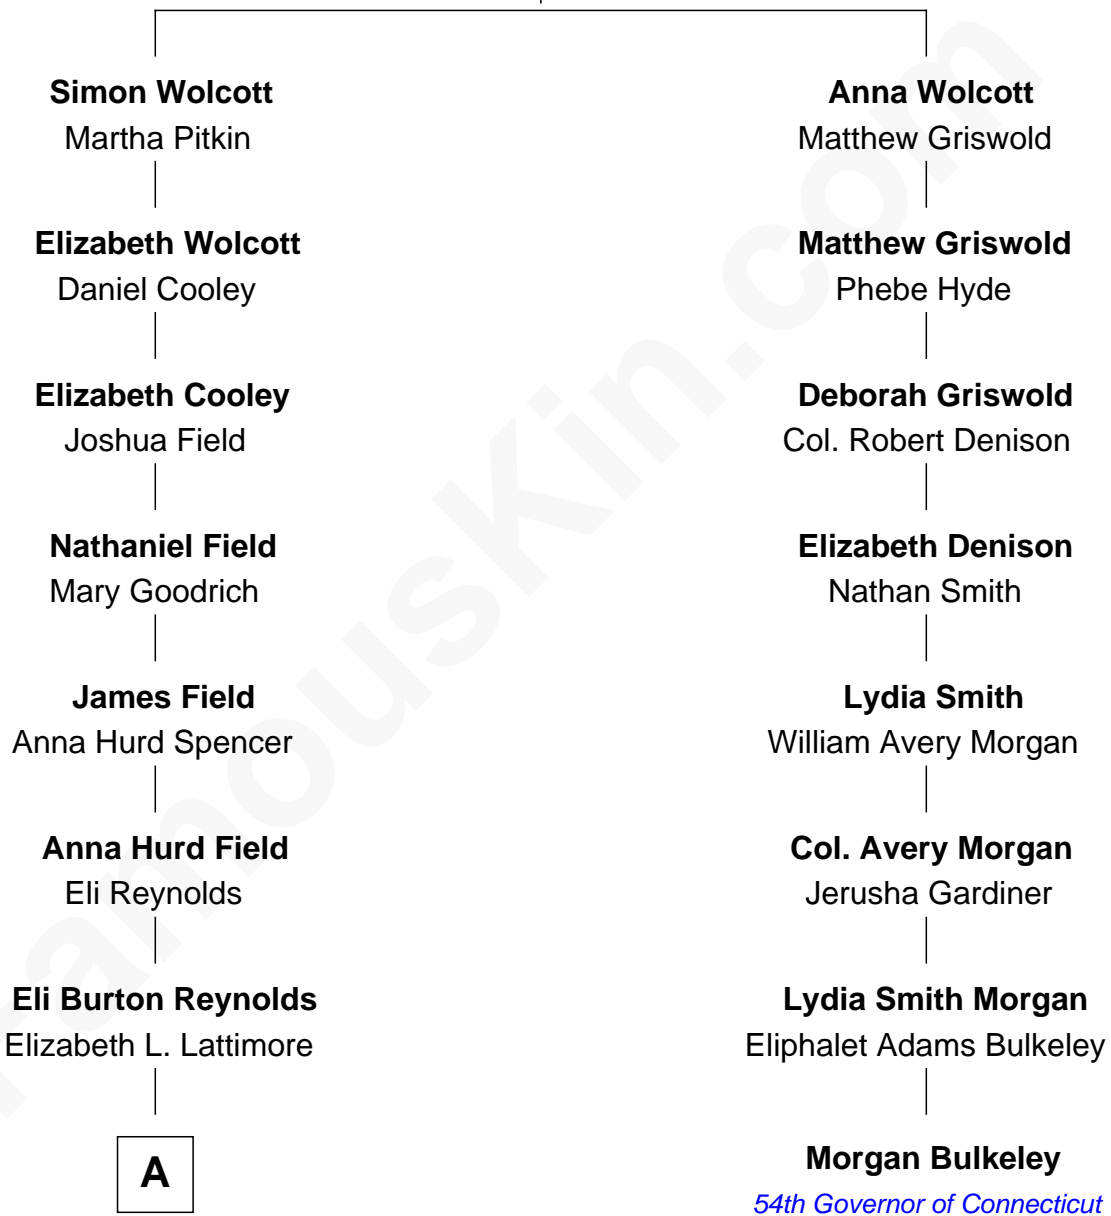

FamousKin.com Relationship Chart of

Burt Reynolds

Movie Actor

7th cousin 2 times removed of

Morgan Bulkeley

54th Governor of Connecticut

Henry Wolcott
Elizabeth Saunders

A

John Burton Reynolds

Effie May Thompson

Burton Milo Reynolds

Harriette Fernette Miller

Burt Reynolds

Movie Actor

FamousKin.com