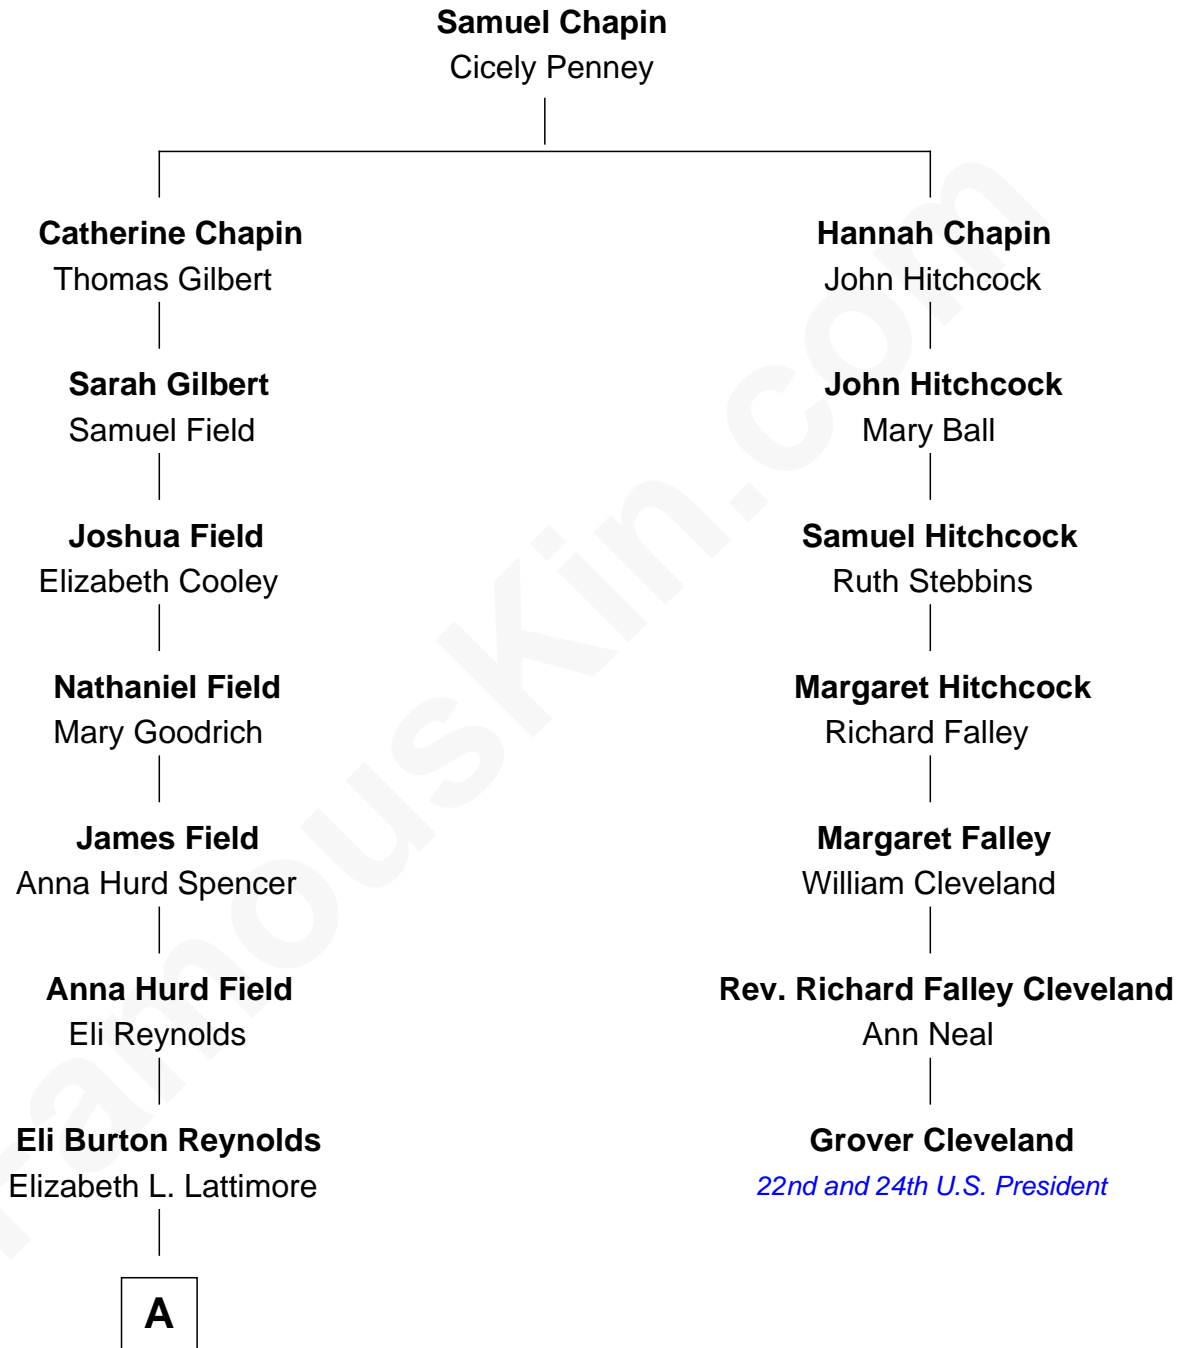

FamousKin.com Relationship Chart of

Burt Reynolds

Movie Actor

6th cousin 3 times removed of

Grover Cleveland

22nd and 24th U.S. President

A

John Burton Reynolds

Effie May Thompson

Burton Milo Reynolds

Harriette Fernette Miller

Burt Reynolds

Movie Actor

FamousKin.com