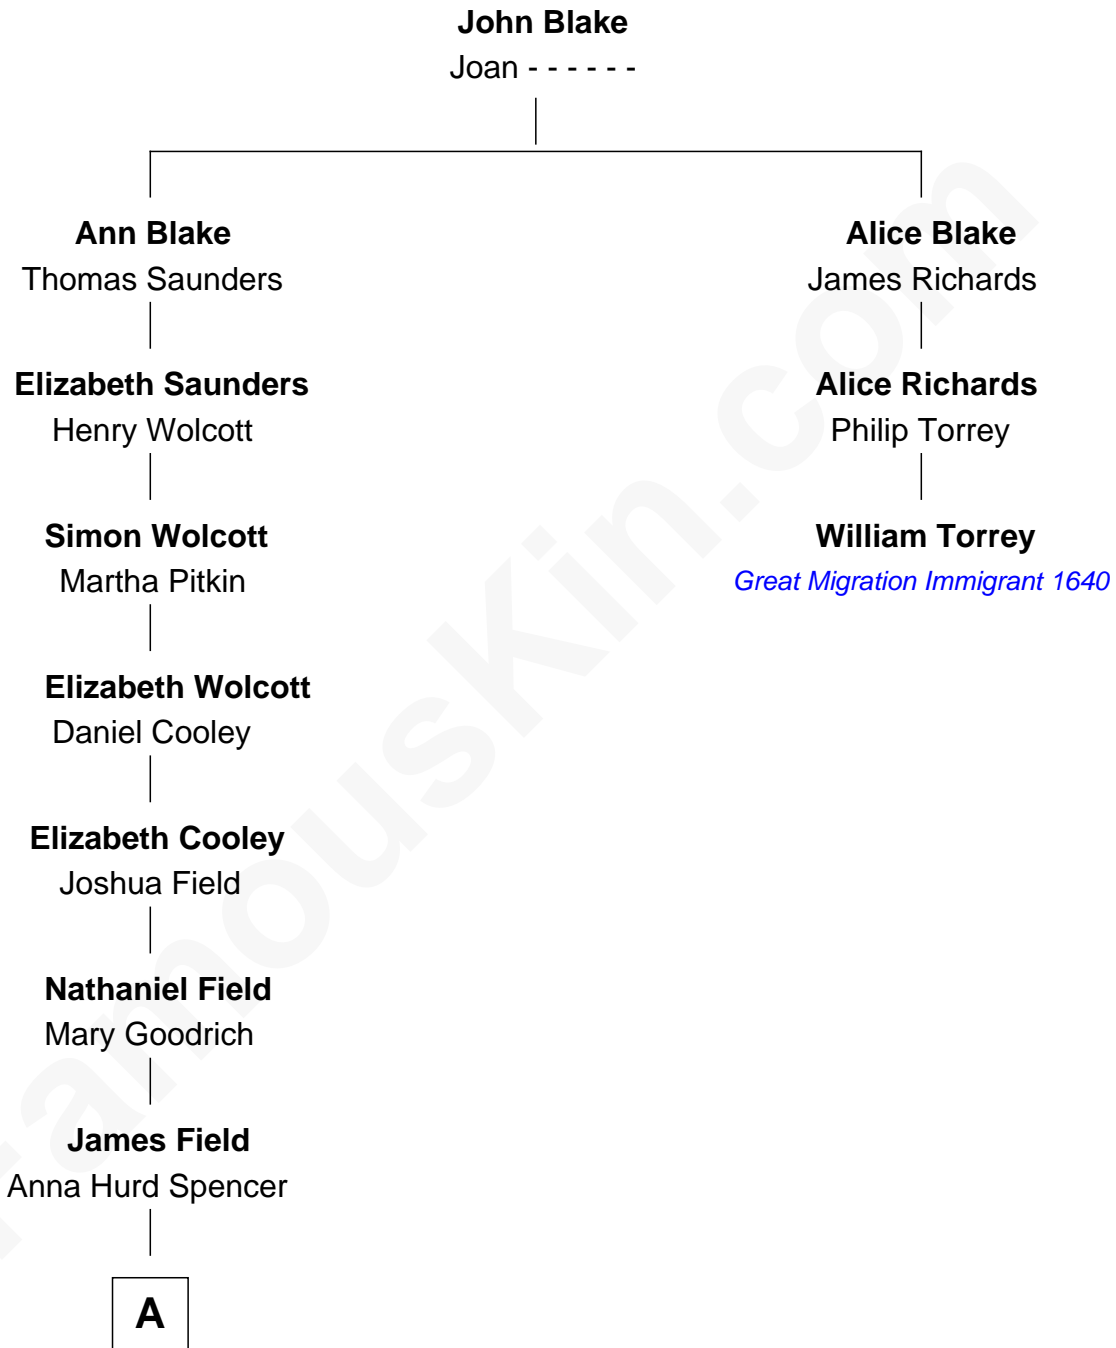

FamousKin.com Relationship Chart of

Burt Reynolds

Movie Actor

2nd cousin 9 times removed of

William Torrey

(c1608 - 1690) Great Migration Immigrant 1640

A

—
Anna Hurd Field

Eli Reynolds

—
Eli Burton Reynolds

Elizabeth L. Lattimore

—
John Burton Reynolds

Effie May Thompson

—
Burton Milo Reynolds

Harriette Fernette Miller

—
Burt Reynolds