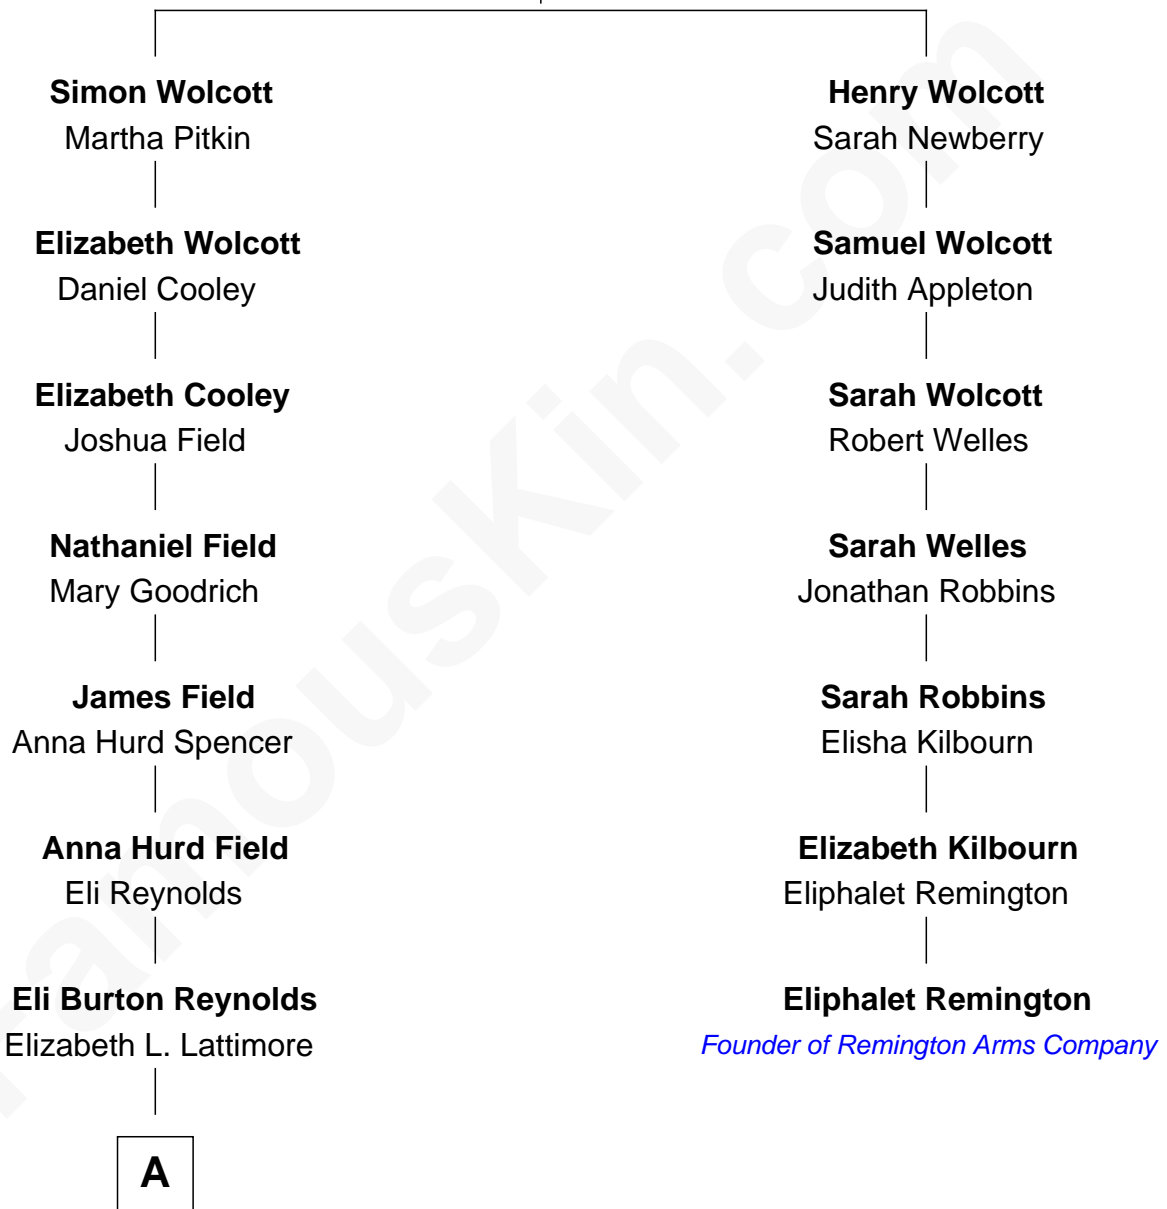

FamousKin.com Relationship Chart of

Burt Reynolds

Movie Actor

6th cousin 3 times removed of

Eliphalet Remington

Founder of Remington Arms Company

Henry Wolcott
Elizabeth Saunders

A

—
John Burton Reynolds

Effie May Thompson

—
Burton Milo Reynolds

Harriette Fernette Miller

—
Burt Reynolds

Movie Actor

FamousKin.com